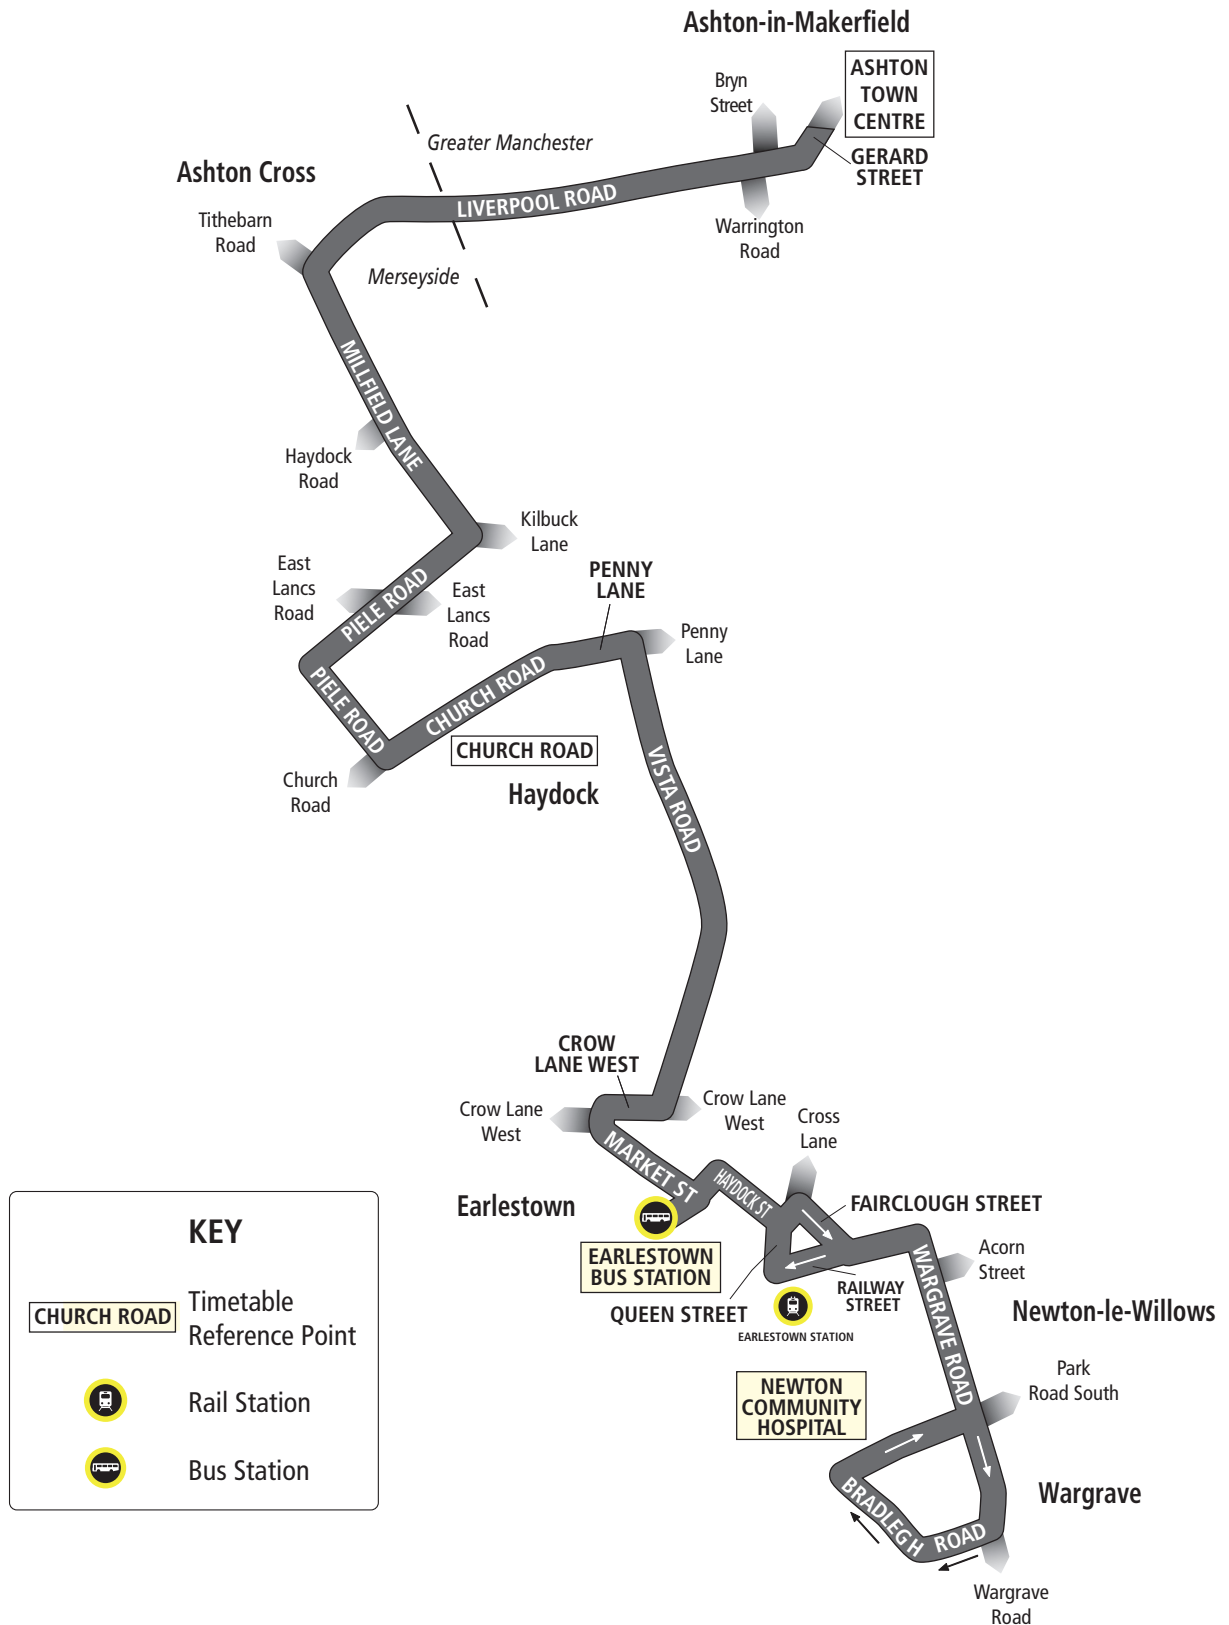

Route 602:

Newton Community Hospital - Ashton

Through journeys may be made from Bradleigh Road via Newton Hospital to Ashton