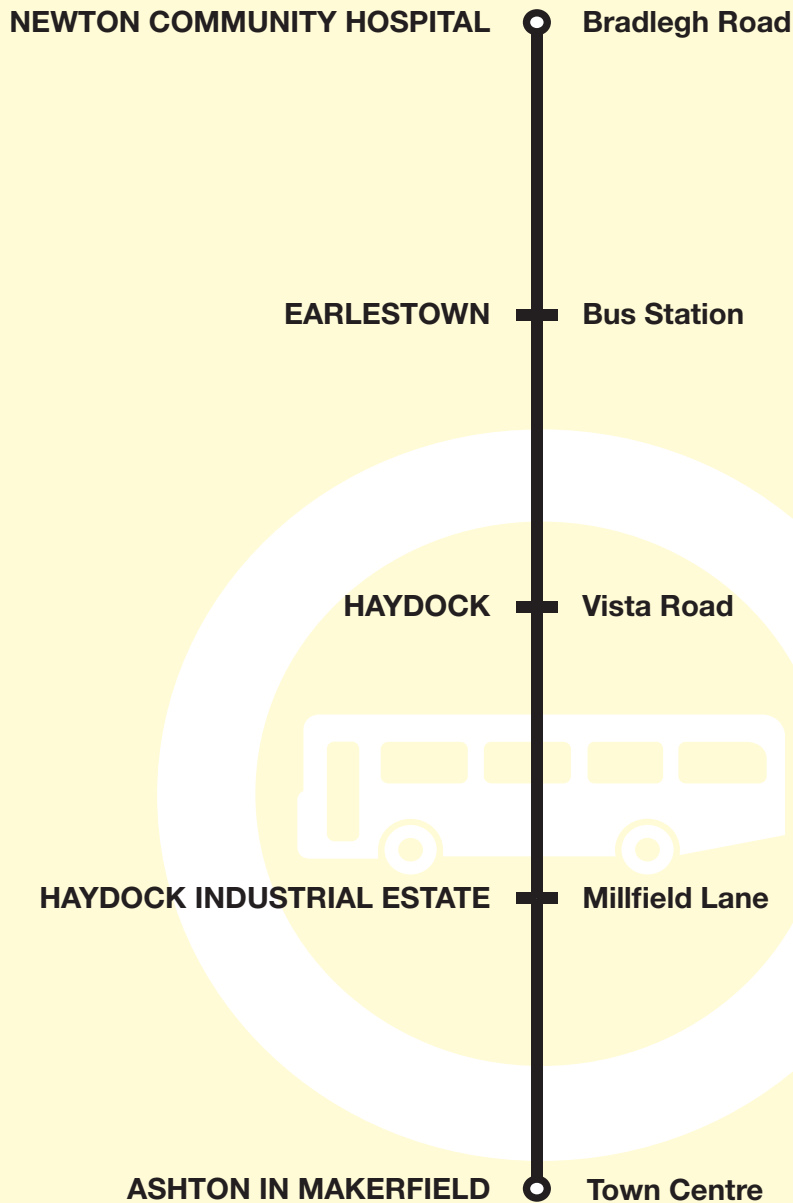

Valid from **25 September 2022**

Bus timetable

602 **Newton-le-Willows - Ashton-in-Makerfield**

This service is provided by Merseytravel

What's changed?

In Ashton journeys now start and finish on Gerard Street, no longer serving the stop on Wigan Road. Arrival and departure times at Ashton are amended accordingly.

Route 602 between Newton and Ashton-in-Makerfield: from NEWTON COMMUNITY HOSPITAL via Bradlegh Road, Wargrave Road, Railway Road, Queen Street, Bridge Street, Haydock Street, Stanley Street, Tamworth Street, EARLESTOWN BUS STATION, Tamworth Street, Market Street, Crow Lane West, Vista Road, Penny Lane, Church Road, Piele Road, Millfield Lane, Liverpool Road, Gerard Street to ASHTON (GERARD STREET).