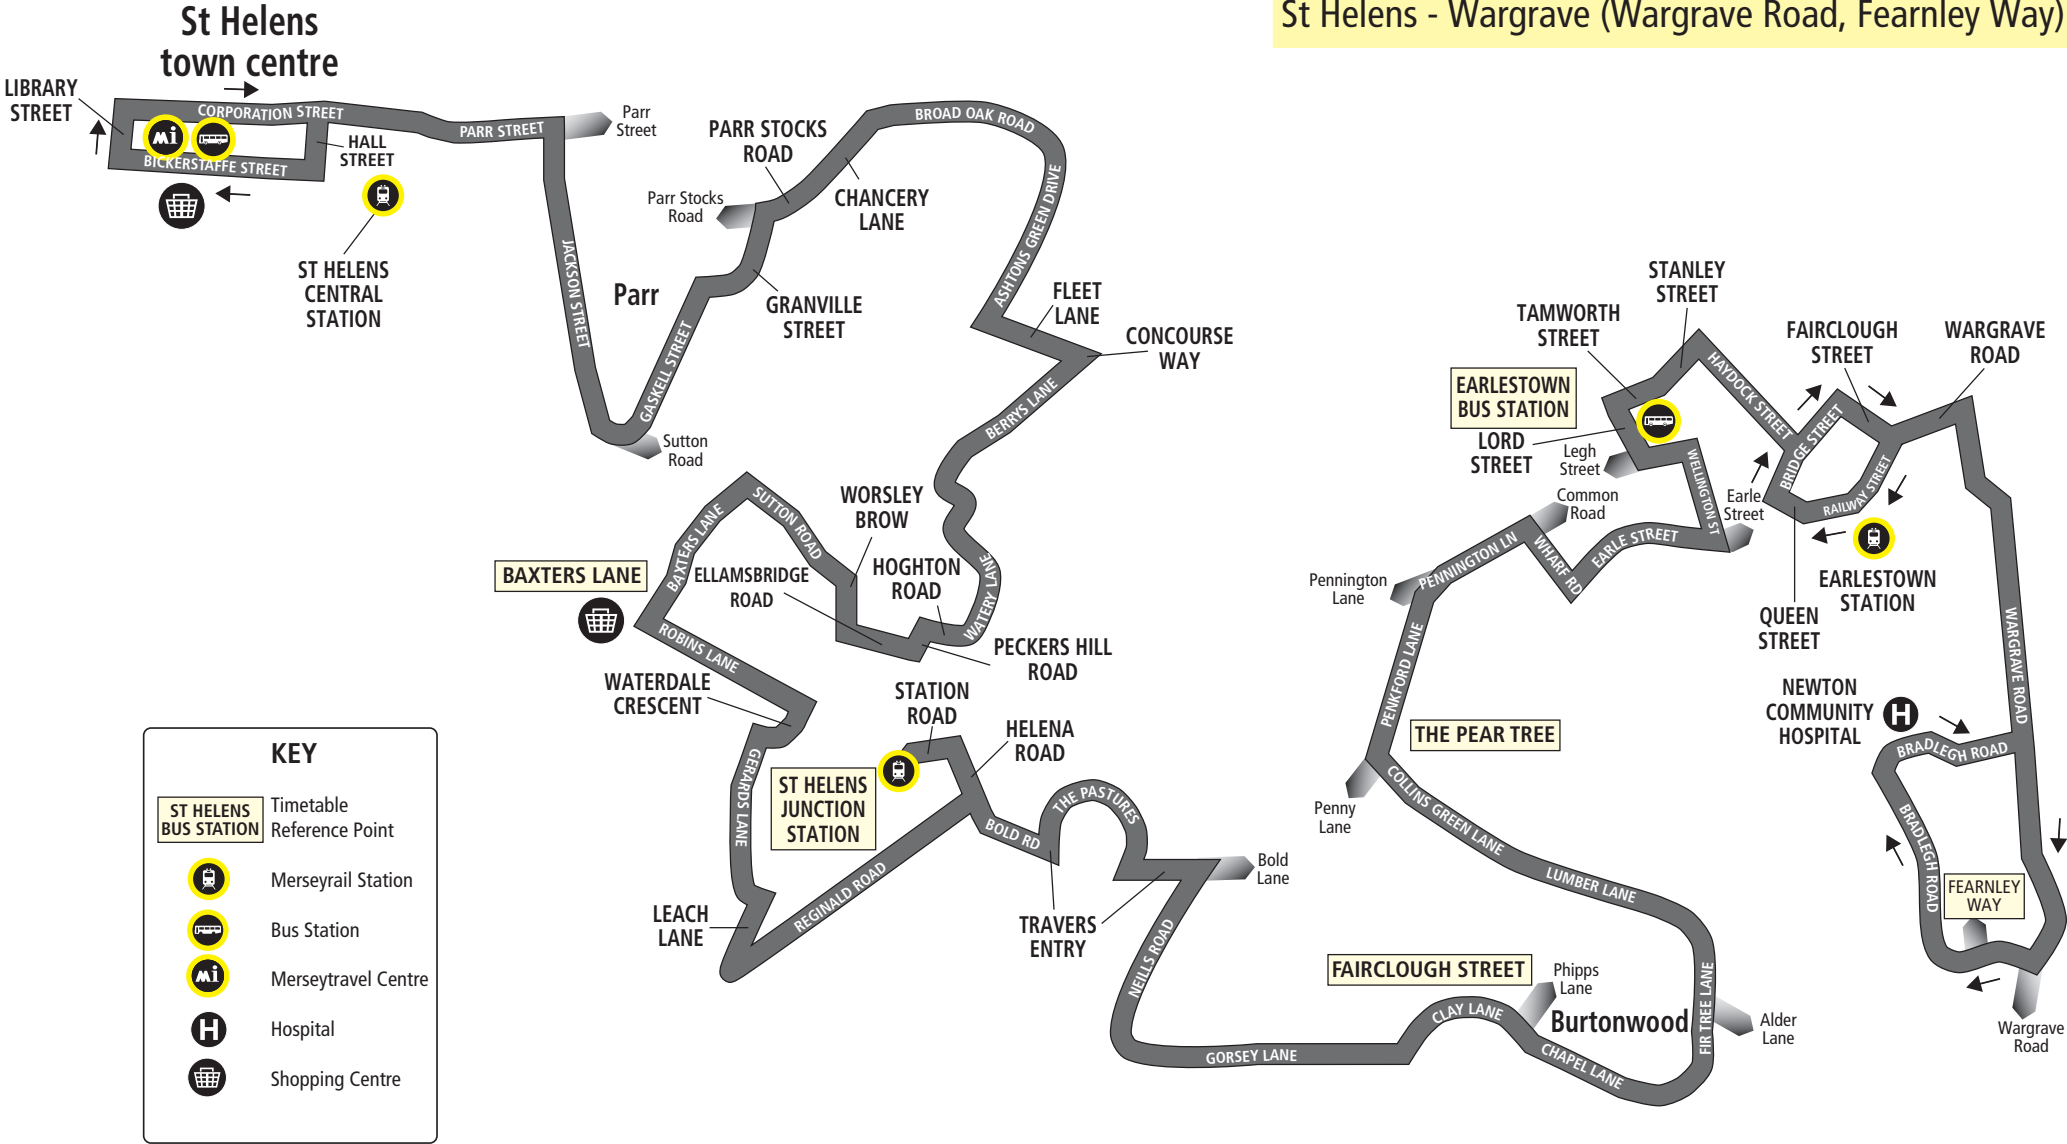

**Code used on this page:**

- Merseytravel Bus Service operated by Huyton Travel

**39A****Rainhill Station - St Helens****Merseytravel Bus Service**

**Route 39A between Rainhill Station and St Helens: From** RAINHILL STATION via Station Road, Victoria Street, Warrington Road, Rainhill Stoops, Warrington Road, Clock Face Road, Gartons Lane, Bodden Street, Burnage Avenue, Four Acre Lane, Clock Face Road, Leach Lane, Reginald Road, Helena Road, Station Road, St Helens Junction station bus facility, Station Road, Robins Lane, Baxters Lane, Sutton Road, Worsley Brow, Ellamsbridge Road, Peckers Hill Road, Hoghton Road, Watery Lane, Berrys Lane, Concourse Way, Fleet Lane, Ashtons Green Drive, Broad Oak Road, Chancery Lane, Parr Stocks Road, Ashcroft Street, Parr Street, Church Street, Hall Street, Bickerstaffe Street to ST HELENS BUS STATION (BICKERSTAFFE STREET).

**Mondays to Saturdays**

<b>Rainhill Station</b>	1934	2134
<b>Bold Heath</b> Clock Face Road, Warrington Rd	1943	2143
<b>Bold</b> Clock Face Road, Bridge Road	1946	2146
Burnage Avenue, Four Acre Lane	1951	2151
St Helens Junction Station, Junction Lane	2000	2200
Baxters Lane, Morrisons store	2003	2203
<b>Parr</b> Ashtons Green Drive	2012	2212
<b>St Helens</b> Bus Station	2018	2218

# Route 39: St Helens - Wargrave (Wargrave Road, Fearnley Way)

**Route:**  
**39A St Helens - Rainhill Station**

KEY	
	Timetable Reference Point
	Bus Station
	Merseytravel Centre
	Rail Station
	Shopping Centre