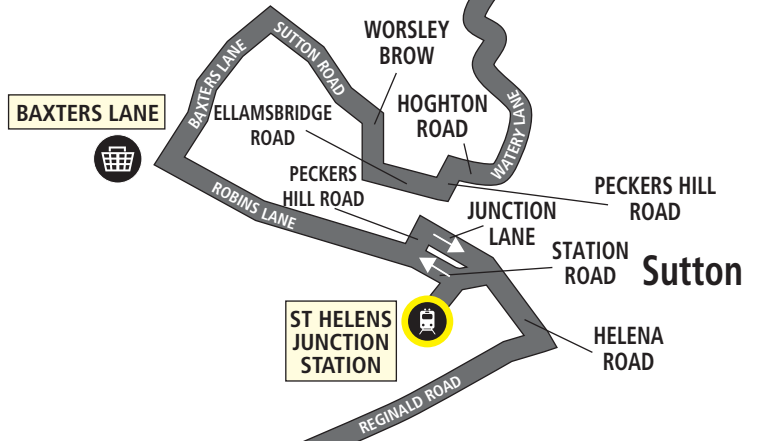

**Code used on this page:**

- Merseytravel Bus Service operated by Huyton Travel

**39A****Rainhill Station - St Helens****Merseytravel Bus Service**

**Route 39A between Rainhill Station and St Helens: From** RAINHILL STATION via Station Road, Victoria Street, Warrington Road, Rainhill Stoops, Warrington Road, Clock Face Road, Gartons Lane, Bodden Street, Burnage Avenue, Four Acre Lane, Clock Face Road, Leach Lane, Reginald Road, Helena Road, Station Road, St Helens Junction station bus facility, Station Road, Robins Lane, Baxters Lane, Sutton Road, Worsley Brow, Ellamsbridge Road, Peckers Hill Road, Hoghton Road, Watery Lane, Berrys Lane, Concourse Way, Fleet Lane, Ashtons Green Drive, Broad Oak Road, Chancery Lane, Parr Stocks Road, Ashcroft Street, Parr Street, Church Street, Hall Street, Bickerstaffe Street to ST HELENS BUS STATION (BICKERSTAFFE STREET).

# Route 39: St Helens - Wargrave (Wargrave Road, Fearnley Way)

**Route:**  
**39A St Helens - Rainhill Station**

KEY	
	Timetable Reference Point
	Bus Station
	Merseytravel Centre
	Rail Station
	Shopping Centre