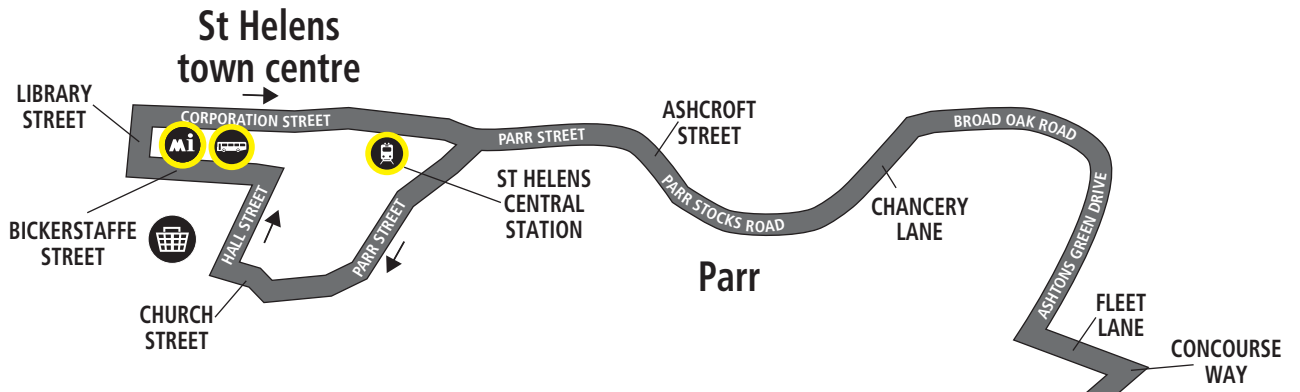

**Code used on this page:**

- Merseytravel Bus Service operated by Huyton Travel

**39A****Rainhill Station - St Helens****Merseytravel Bus Service**

**Route 39A between Rainhill Station and St Helens: From** RAINHILL STATION via Station Road, Victoria Street, Warrington Road, Rainhill Stoops, Warrington Road, Clock Face Road, Gartons Lane, Bodden Street, Burnage Avenue, Four Acre Lane, Clock Face Road, Leach Lane, Reginald Road, Helena Road, Station Road, St Helens Junction station bus facility, Station Road, Robins Lane, Baxters Lane, Sutton Road, Worsley Brow, Ellamsbridge Road, Peckers Hill Road, Hoghton Road, Watery Lane, Berrys Lane, Concourse Way, Fleet Lane, Ashtons Green Drive, Broad Oak Road, Chancery Lane, Parr Stocks Road, Ashcroft Street, Parr Street, Church Street, Hall Street, Bickerstaffe Street to ST HELENS BUS STATION (BICKERSTAFFE STREET).

**Sundays and bank holidays**

<b>Rainhill Station</b>	0934	1134	1334	1534	1734	1934	2134
<b>Bold Heath</b> Clock Face Road, Warrington Rd	0943	1143	1343	1543	1743	1943	2143
<b>Bold</b> Clock Face Road, Bridge Road	0946	1146	1346	1546	1746	1946	2146
Burnage Avenue, Four Acre Lane	0951	1151	1351	1551	1751	1951	2151
St Helens Junction Station, Junction Lane	1000	1200	1400	1600	1800	2000	2200
Baxters Lane, Morrisons store	1003	1203	1403	1603	1803	2003	2203
<b>Parr</b> Ashtons Green Drive	1012	1212	1412	1612	1812	2012	2212
<b>St Helens</b> Bus Station	1018	1218	1418	1618	1818	2018	2218

**Code used on this page:**

- Merseytravel Bus Service operated by Huyton Travel

# Route 39: St Helens - Wargrave (Wargrave Road, Fearnley Way)

**Route:**  
**39A St Helens - Rainhill Station**

KEY	
	Timetable Reference Point
	Bus Station
	Merseytravel Centre
	Rail Station
	Shopping Centre