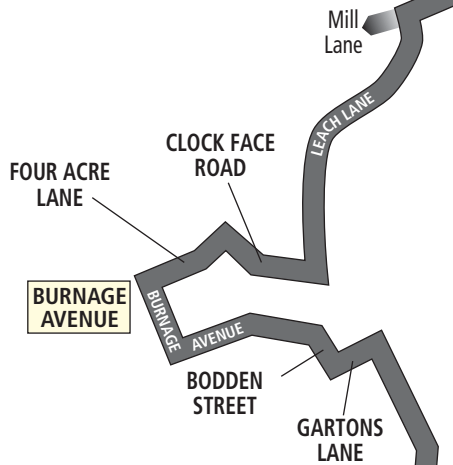

**Mondays to Saturdays**

<b>St Helens</b> Bus Station		1847	2047	2247
<b>Parr</b> Ashtons Green Drive		1853	2053	2253
Baxters Lane, Morrisons store		1902	2102	2302
St Helens Junction Station, Junction Lane		1905	2105	2305
Burnage Avenue, Four Acre Lane		1914	2114	2314
<b>Bold</b> Clock Face Road, Bridge Road		1919	2119	2319
<b>Bold Heath</b> Clock Face Road, Warrington Rd		1922	2122	2322
<b>Rainhill Station</b>		1931	2131	2331

**Sundays and bank holidays**

<b>Rainhill Station</b>	0934	1134	1334	1534	1734	1934	2134
<b>Bold Heath</b> Clock Face Road, Warrington Rd	0943	1143	1343	1543	1743	1943	2143
<b>Bold</b> Clock Face Road, Bridge Road	0946	1146	1346	1546	1746	1946	2146
Burnage Avenue, Four Acre Lane	0951	1151	1351	1551	1751	1951	2151
St Helens Junction Station, Junction Lane	1000	1200	1400	1600	1800	2000	2200
Baxters Lane, Morrisons store	1003	1203	1403	1603	1803	2003	2203
<b>Parr</b> Ashtons Green Drive	1012	1212	1412	1612	1812	2012	2212
<b>St Helens</b> Bus Station	1018	1218	1418	1618	1818	2018	2218

**Code used on this page:**

- Merseytravel Bus Service operated by Huyton Travel

# Route 39: St Helens - Wargrave (Wargrave Road, Fearnley Way)

**Route:**  
**39A St Helens - Rainhill Station**

KEY	
	Timetable Reference Point
	Bus Station
	Merseytravel Centre
	Rail Station
	Shopping Centre