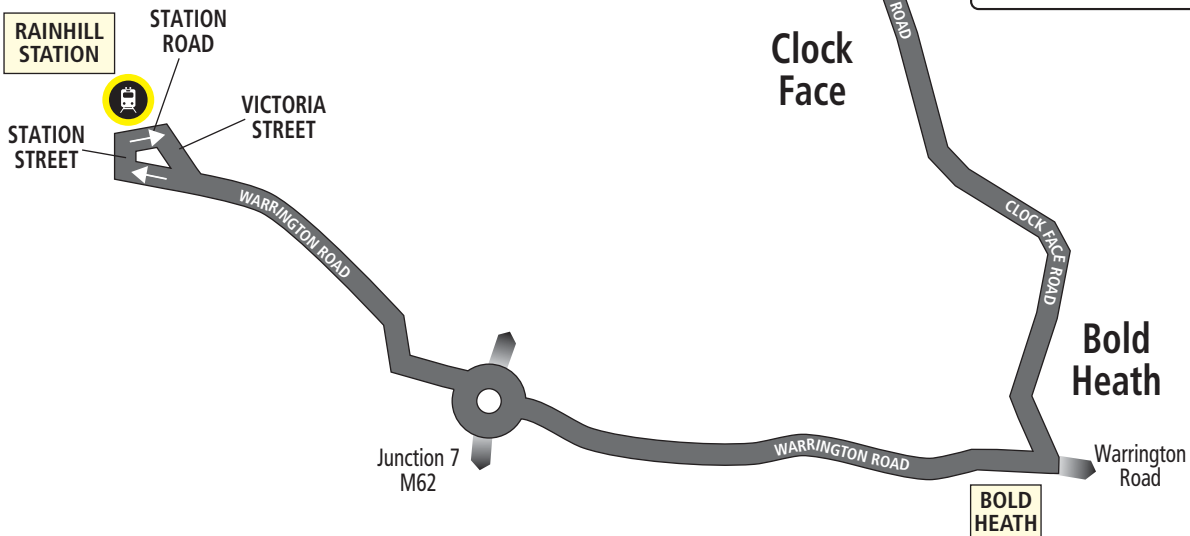

**Route 39 between Wargrave and St Helens: From** WARGRAVE (BRADLEGH ROAD/FEARNLEY WAY) via Bradlegh Road, Wargrave Road (For Newton Hospital), Railway Street, Queen Street, Bridge Steet, Haydock Street, Stanley Street, Earlestown Bus Station, Lord Street, Legh Street, Wellington Street, Earle Street, Wharf Road, Common Road, Penkford Lane, Collins Green Lane, Lumber Lane, Fir Tree Lane, Chapel Lane, Clay Lane, Gorseley Lane, Neills Road, Travers Entry, The Patures, Travers Entry, Bold Road, Helena Road, Station Road to ST HELENS JUNCTION STATION then Station Road, Helena Road, Reginald Road, Leach Lane, Gerards Lane, (right) Waterdale Crescent, Robins Lane, Baxters Lane, Sutton Road, Worsley Brow, Ellamsbridge Road, Peckers Hill Road, Hoghton Road, Watery Lane, Berrys Lane, Concourse Way, Fleet Lane, Ashtons Green Drive, Broad Oak Road, Chancery Lane, Parr Stocks Road, Gaskell Street, Jackson Street, Parr Street, Corporation Street, Hall Street, Bickerstaffe Street to ST HELENS BUS STATION.

**Sundays and bank holidays**

<b>Rainhill Station</b>	0934	1134	1334	1534	1734	1934	2134
<b>Bold Heath</b> Clock Face Road, Warrington Rd	0943	1143	1343	1543	1743	1943	2143
<b>Bold</b> Clock Face Road, Bridge Road	0946	1146	1346	1546	1746	1946	2146
Burnage Avenue, Four Acre Lane	0951	1151	1351	1551	1751	1951	2151
St Helens Junction Station, Junction Lane	1000	1200	1400	1600	1800	2000	2200
Baxters Lane, Morrisons store	1003	1203	1403	1603	1803	2003	2203
<b>Parr</b> Ashtons Green Drive	1012	1212	1412	1612	1812	2012	2212
<b>St Helens</b> Bus Station	1018	1218	1418	1618	1818	2018	2218

**Code used on this page:**

- Merseytravel Bus Service operated by Huyton Travel

# Route 39: St Helens - Wargrave (Wargrave Road, Fearnley Way)

**Route:**  
**39A St Helens - Rainhill Station**

KEY	
	Timetable Reference Point
	Bus Station
	Merseytravel Centre
	Rail Station
	Shopping Centre