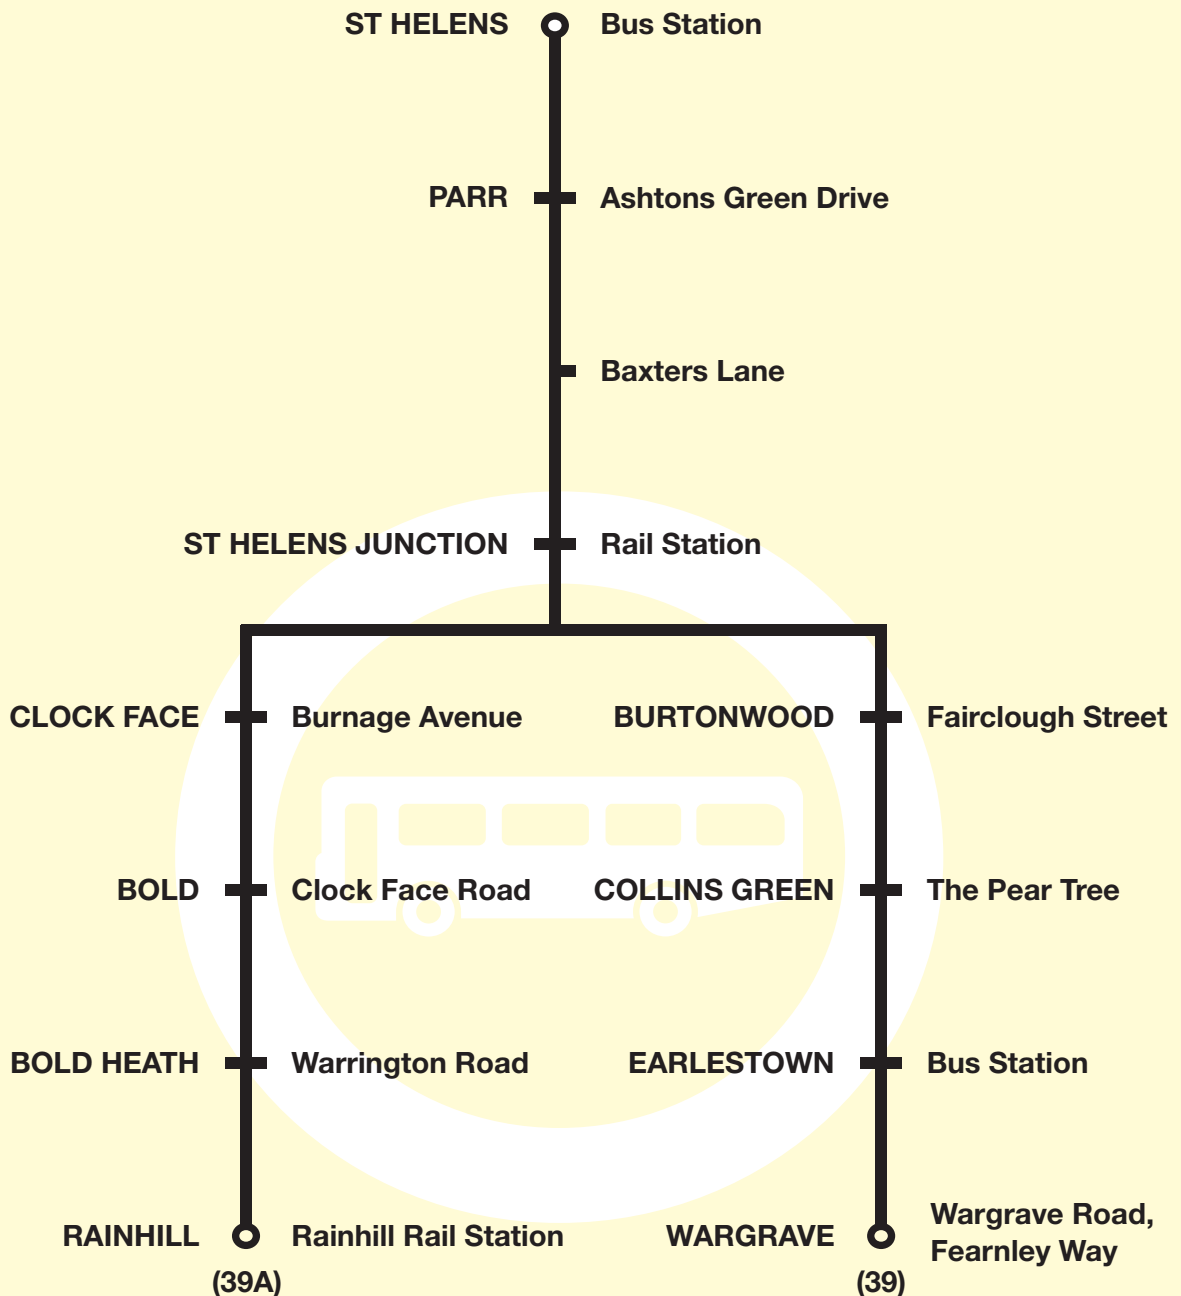

# 39, 39A St Helens - Wargrave St Helens - Rainhill Station

This service is provided by Merseytravel

**Route 39 between Wargrave and St Helens: From** WARGRAVE (BRADLEGH ROAD/FEARNLEY WAY) via Bradlegh Road, Wargrave Road (For Newton Hospital), Railway Street, Queen Street, Bridge Steet, Haydock Street, Stanley Street, Earlestown Bus Station, Lord Street, Legh Street, Wellington Street, Earle Street, Wharf Road, Common Road, Penkford Lane, Collins Green Lane, Lumber Lane, Fir Tree Lane, Chapel Lane, Clay Lane, Gorseley Lane, Neills Road, Travers Entry, The Patures, Travers Entry, Bold Road, Helena Road, Station Road to ST HELENS JUNCTION STATION then Station Road, Helena Road, Reginald Road, Leach Lane, Gerards Lane, (right) Waterdale Crescent, Robins Lane, Baxters Lane, Sutton Road, Worsley Brow, Ellamsbridge Road, Peckers Hill Road, Hoghton Road, Watery Lane, Berrys Lane, Concourse Way, Fleet Lane, Ashtons Green Drive, Broad Oak Road, Chancery Lane, Parr Stocks Road, Gaskell Street, Jackson Street, Parr Street, Corporation Street, Hall Street, Bickerstaffe Street to ST HELENS BUS STATION.

# Route 39: St Helens - Wargrave (Wargrave Road, Fearnley Way)

**Route:**  
**39A St Helens - Rainhill Station**

KEY	
	Timetable Reference Point
	Bus Station
	Merseytravel Centre
	Rail Station
	Shopping Centre