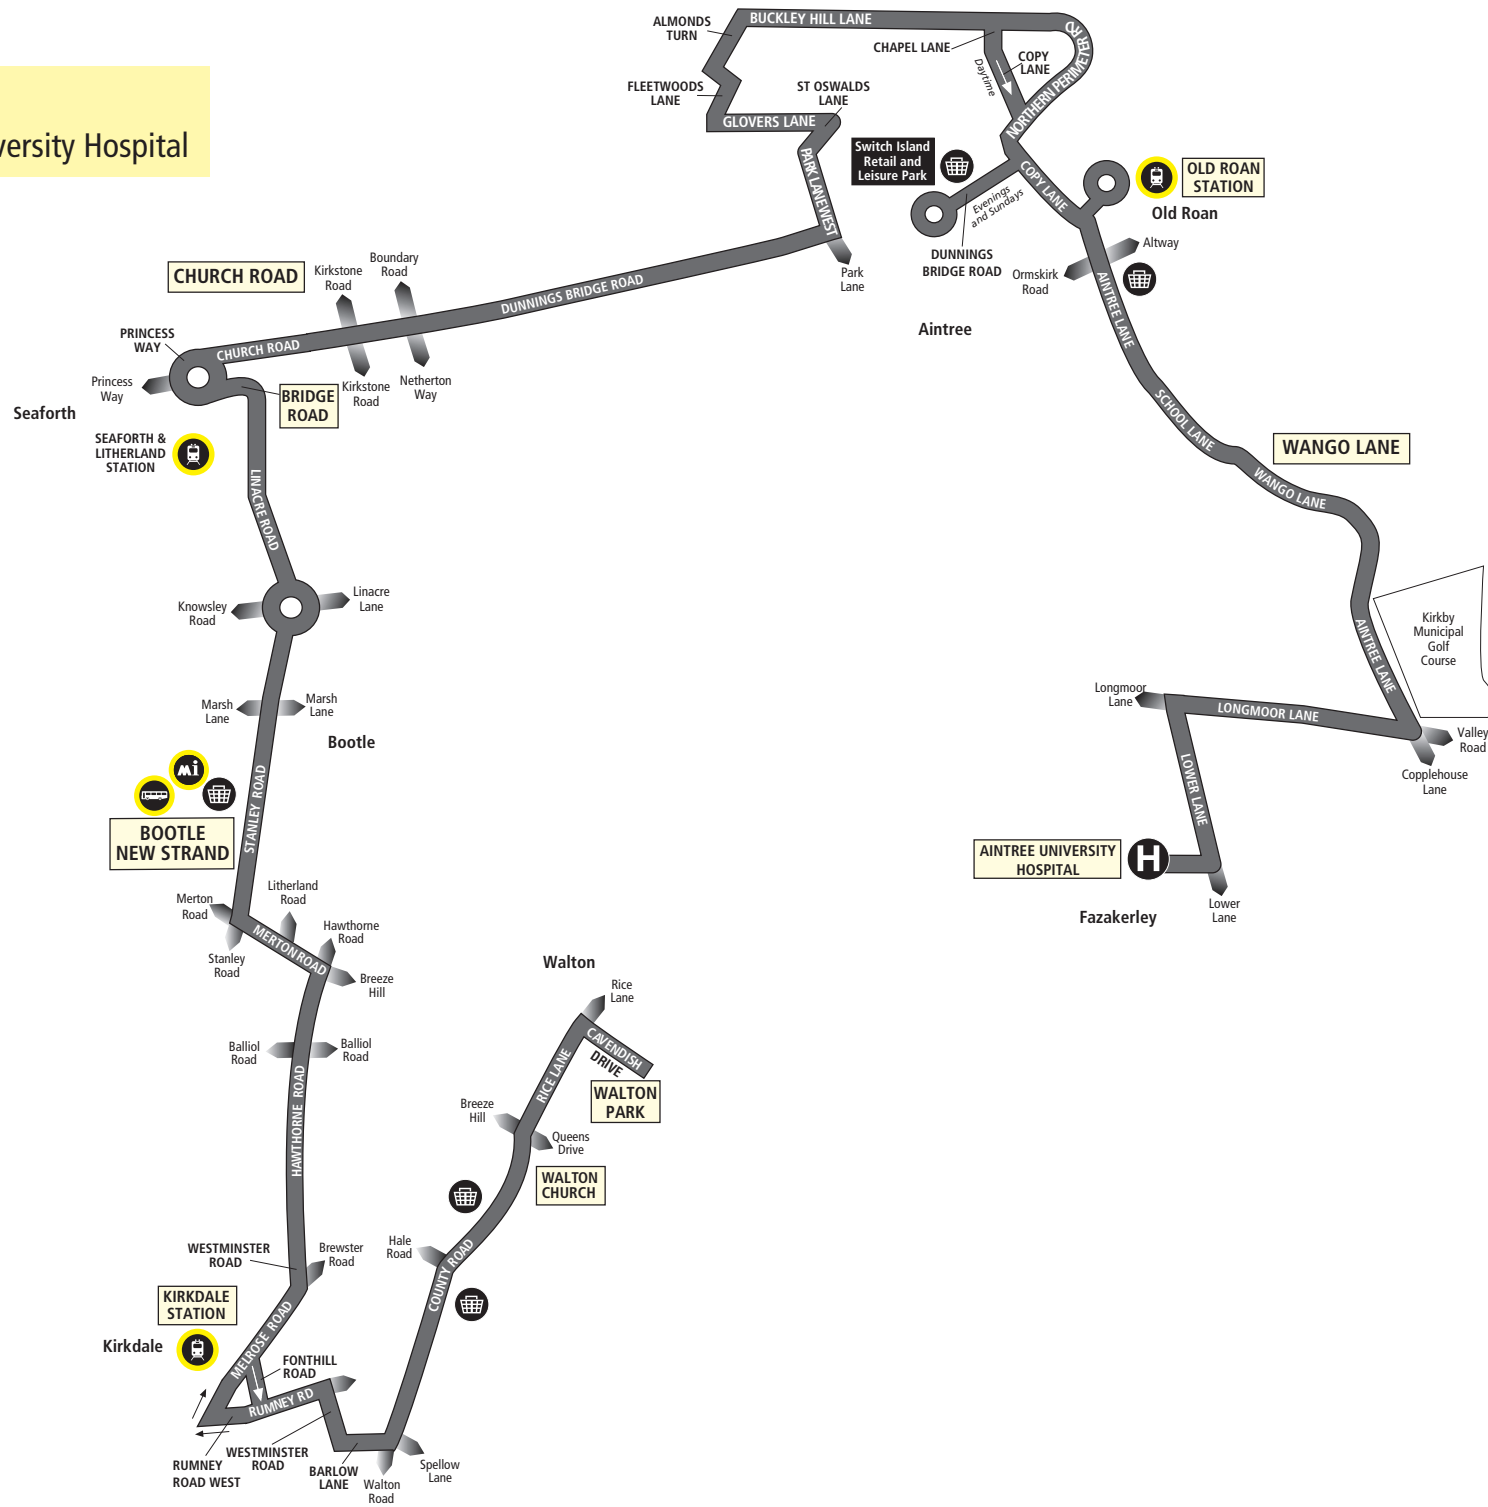

Route 159:

Walton Park - Aintree University Hospital

KEY

- **BRIDGE ROAD** Timetable Reference Point
- Merseyrail Station
- Bus Station
- Merseytravel Centre
- Hospital
- Shopping