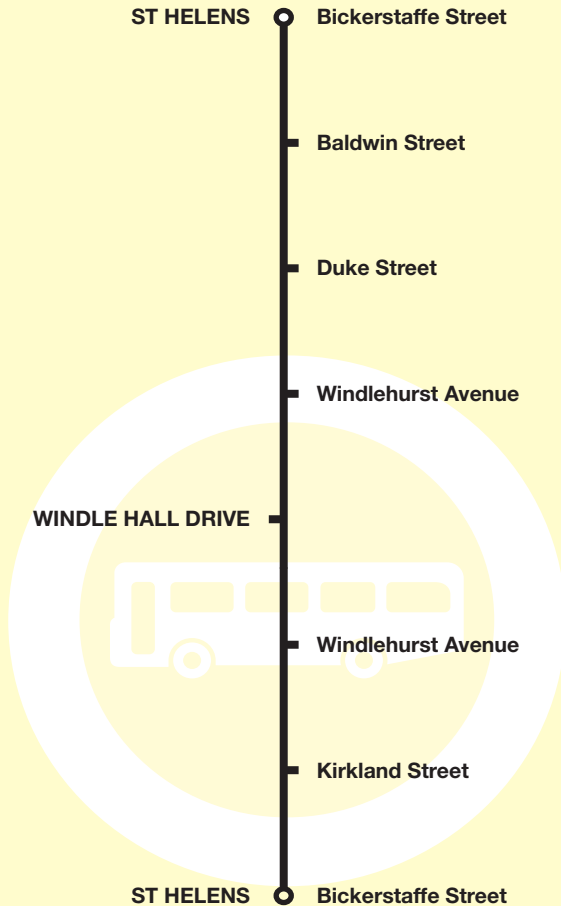

Bus timetable

60

St Helens - Windle Hall Drive circular

This service is provided by Hattons Transport and Merseytravel

What's changed?

Monday to Saturday daytime services unchanged.
Evening and Sunday Merseytravel journey times are reduced to every 2 hours.

Route 60: from ST HELENS BUS STATION (BICKERSTAFFE STREET) via Bickerstaffe Street, Victoria Square, Cotham Street, Baldwin Street, Duke Street, Cowley Hill Lane, Wynne Road, Bishop Road, Windlehurst Avenue, Princess Avenue, Hard Lane, Windlehurst Drive, Hard Lane, Princess Drive, Windlehurst Avenue, Bishop Road, Wynne Road, Cowley Hill Lane, Boundary Road, Kirkland Street, Westfield Street, Cotham Street, Victoria Square, Bickerstaffe Street, Lirbary Street, Corporation Street, Hall Street to ST HELENS BUS STATION (BICKERSTAFFE STREET).

Mondays to Saturdays

						M	M	M	M			
St Helens bus station Bickerstaffe St	0800	0830		00	30	1630	1710	1755	1919	2119	2319	
Duke Street, Crab Street	0803	0833	then	03	33	1633	1713	1757	1921	2121	2321	
Windlehurst Avenue	0810	0840	at	10	40	1640	1720	1803	1927	2127	2327	
Windle Hall Drive Hard Lane	0815	0845	these	15	45	until	1645	1725	1805	1929	2129	2329
Windlehurst Avenue	0821	0851	mins	21	51		1651	-	1810	1934	2134	2334
Kirkland Street, ASDA store	0823	0853	past	23	53		1653	-	1812	1936	2136	2336
St Helens bus station Bickerstaffe St	0828	0858		28	58		1658	-	1818	1942	2142	2342

Sundays

	M	M	M	M	M	M	M	M
St Helens bus station Bickerstaffe St	0919	1119	1319	1519	1719	1919	2119	2319
Duke Street, Crab Street	0921	1121	1321	1521	1721	1921	2121	2321
Windlehurst Avenue	0927	1127	1327	1527	1727	1927	2127	2327
Windle Hall Drive Hard Lane	0929	1129	1329	1529	1729	1929	2129	2329
Windlehurst Avenue	0934	1134	1334	1534	1734	1934	2134	2334
Kirkland Street, ASDA store	0936	1136	1336	1536	1736	1936	2136	2336
St Helens bus station Bickerstaffe St	0942	1142	1342	1542	1742	1942	2142	2342