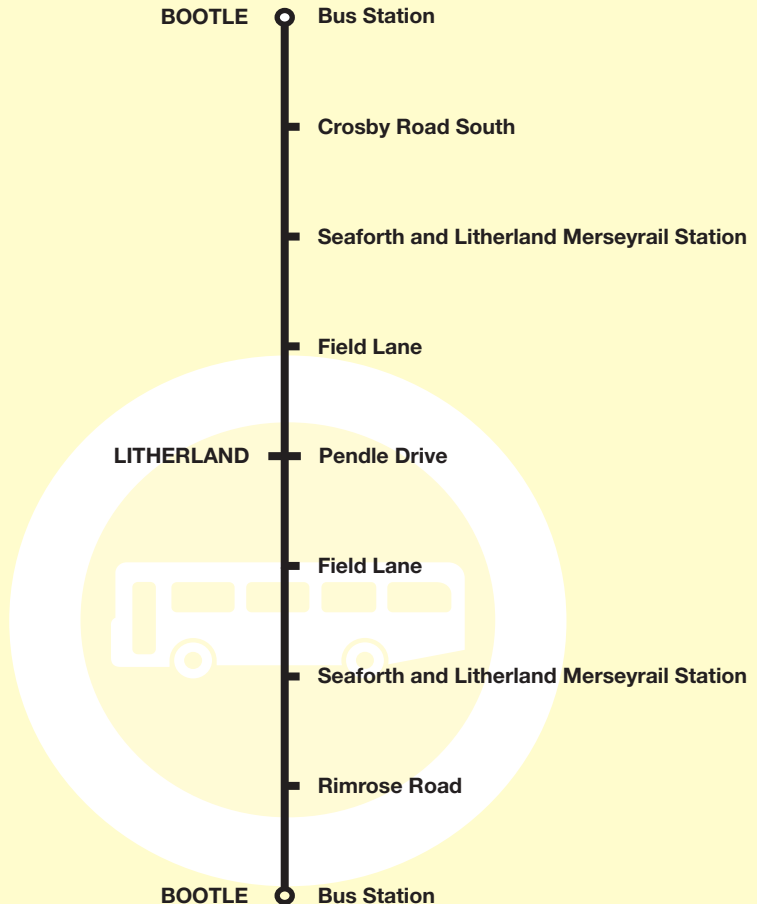

Valid from 21 June 2021

Bus timetable

144 Bootle - Netherton circular

This service is provided by Merseytravel

What's changed?

Monday - Saturday evening journeys (operated by Huyton Travel) are reduced to every 2 hours.
Sunday journeys are reduced to every 2 hours.

Large print timetables

We can supply this timetable in another format, such as large print.
Either call **0151 330 1000** or email us at **ask@merseytravel.gov.uk**

144 Bootle - Netherton

Route 144: from BOOTLE BUS STATION via Washington Parade, Merton Road, Stanley Road, Marsh Lane, Rimrose Road, Crosby Road South, Church Road, Seaforth Road, Princess Way, Church Road, Hawthorne Road, Sefton Road, Field Lane, Appleton Road, Hatton Hill Road, Kirkstone Road West, Ford Lane, Gorsey Lane, Pendle Drive, Bowland Drive, Pendle Drive, Gorsey Lane, Ford Lane, Kirkstone Road West, Hatton Hill Road, Appleton Road, Field Lane, Sefton Street, Hawthorne Road, Church Road, Bridge Road, Seaforth Road, Crosby Road South, Rimrose Road, Marsh Lane, Irlam Road, Strand Road, Washington Parade to BOOTLE BUS STATION.

Code used on this page:

 - Merseytravel Bus Service operated by Huyton Travel.