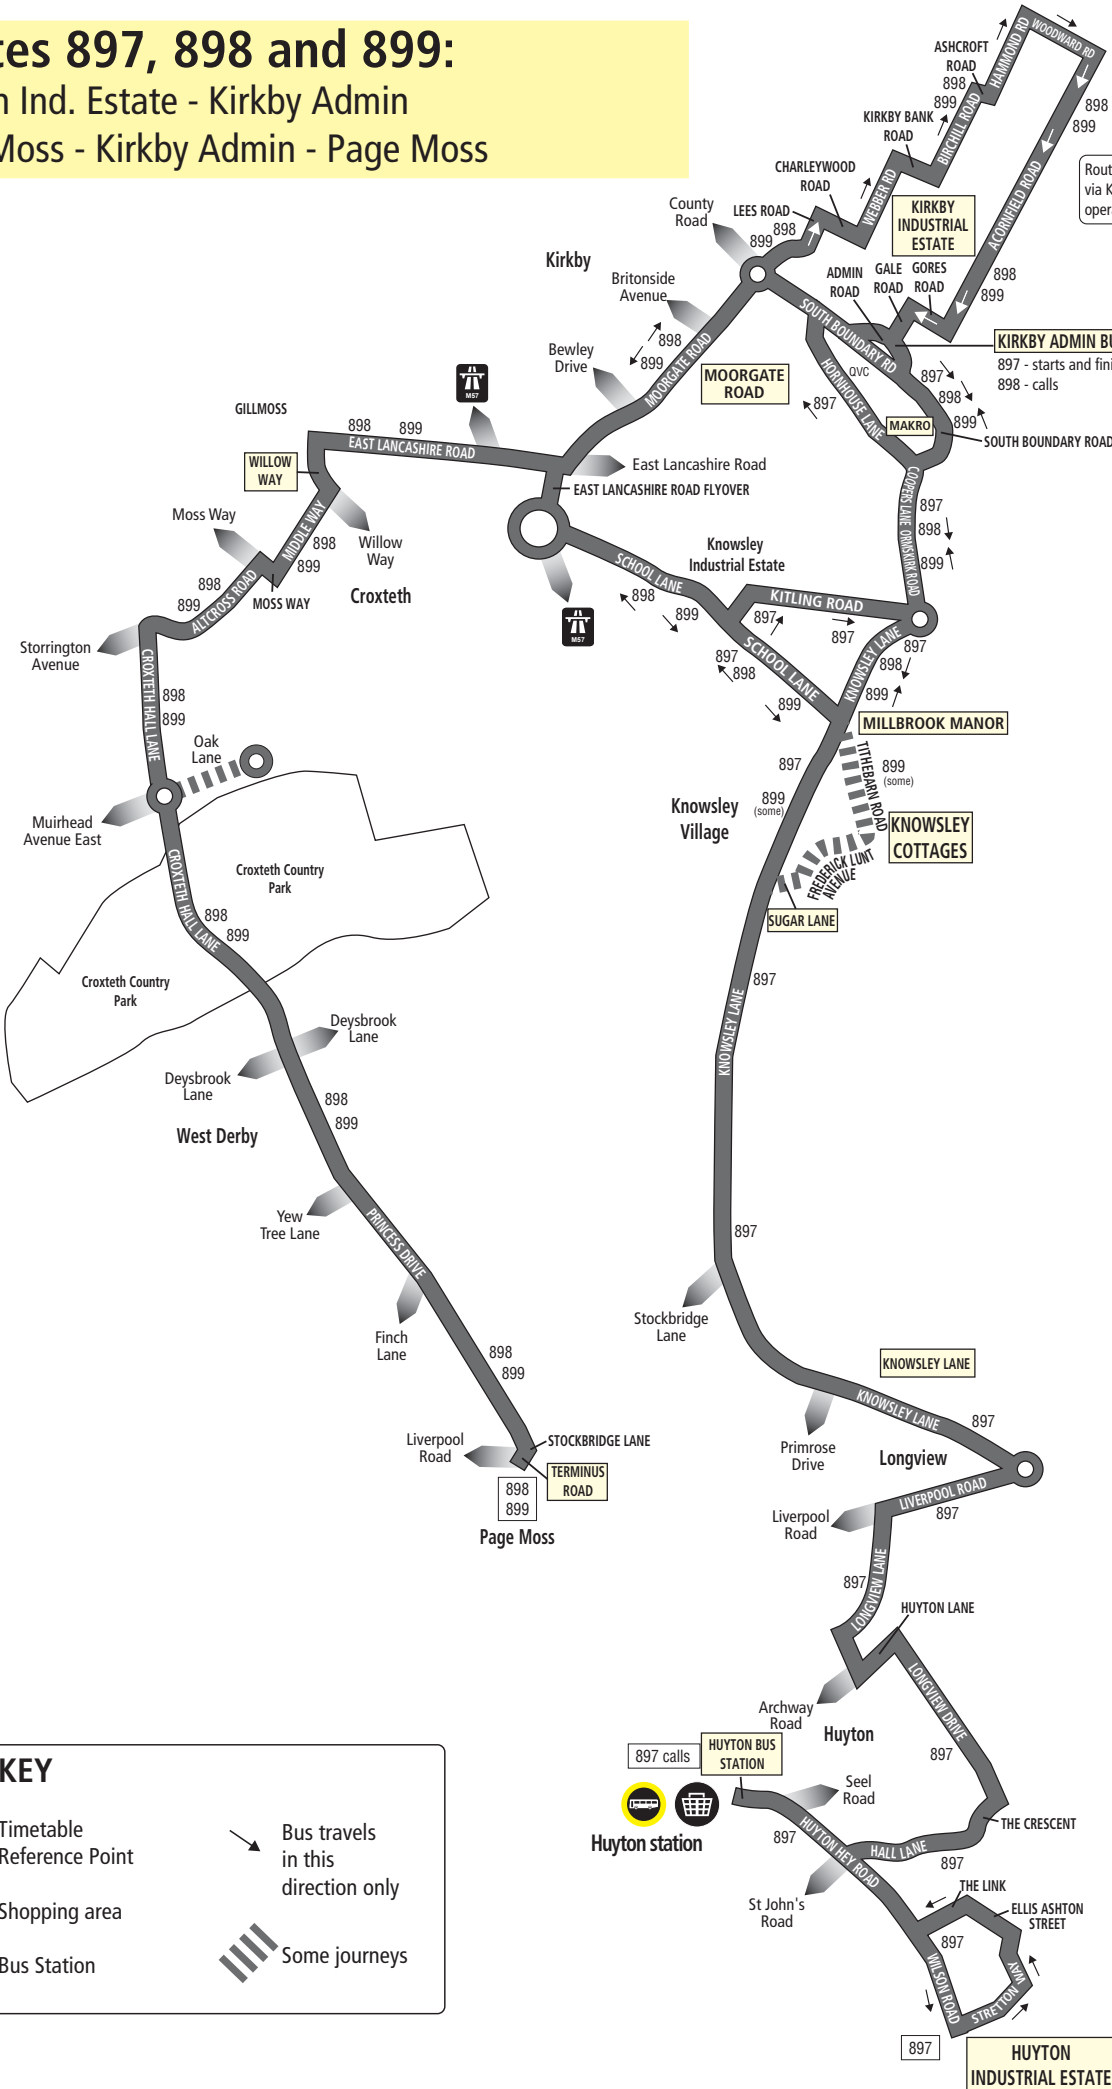

Routes 897, 898 and 899:

Huyton Ind. Estate - Kirkby Admin
Page Moss - Kirkby Admin - Page Moss

Route 899 journeys that operate via Knowsley Cottages do not operate via Kirkby Industrial Estate

KIRKBY ADMIN BUS FACILITY
897 - starts and finishes
898 - calls

MILLBROOK MANOR

KNOWSLEY COTTAGES

KNOWSLEY LANE

LIVERPOOL ROAD

HUYTON LANE

HUYTON BUS STATION

HUYTON INDUSTRIAL ESTATE

KEY

- Timetable Reference Point
- Shopping area
- Bus Station
- Bus travels in this direction only
- Some journeys