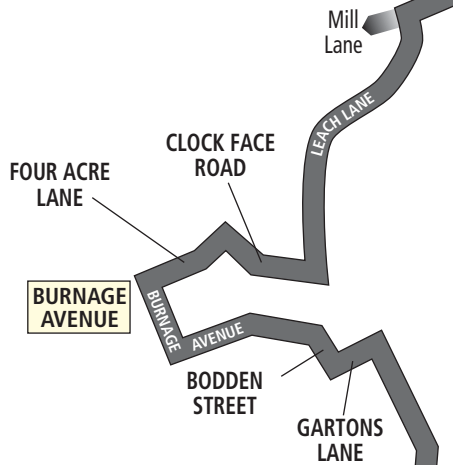

Valid from 1 September 2019

Bus timetable

39, 39A St Helens - Wargrave St Helens - Rainhill Station

This service is provided by Merseytravel

What's changed?

Route 39: service now runs to/From Wargrave (Bradlegh Road/Fearnley Way). Passengers wishing to go to Newton Hospital can remain on the bus at Bradlegh Road/Fearnley Way and continue the journey to the hospital.

Route 39 between Wargrave and St Helens: From WARGRAVE (BRADLEGH ROAD/FEARNLEY WAY) via Bradlegh Road, Wargrave Road (For Newton Hospital), Railway Street, Queen Street, Bridge Steet, Haydock Street, Stanley Street, Earlestown Bus Station, Lord Street, Legh Street, Wellington Street, Earle Street, Wharf Road, Common Road, Penkford Lane, Collins Green Lane, Lumber Lane, Fir Tree Lane, Chapel Lane, Clay Lane, Gorsey Lane, Neills Road, Travers Entry, The Patures, Travers Entry, Bold Road, Helena Road, Station Road to ST HELENS JUNCTION STATION then Station Road, Helena Road, Reginald Road, Leach Lane, Gerards Lane, (right) Waterdale Crescent, Robins Lane, Baxters Lane, Sutton Road, Worsley Brow, Ellamsbridge Road, Peckers Hill Road, Hoghton Road, Watery Lane, Berrys Lane, Concourse Way, Fleet Lane, Ashtons Green Drive, Broad Oak Road, Chancery Lane, Parr Stocks Road, Gaskell Street, Jackson Street, Parr Street, Corporation Street, Hall Street, Bickerstaffe Street to ST HELENS BUS STATION.

Code used on this page:

- Merseytravel Bus Service operated by Huyton Travel

Route 39: St Helens - Wargrave (Wargrave Road, Fearnley Way)

Route:
39A St Helens - Rainhill Station

KEY	
	Timetable Reference Point
	Bus Station
	Merseytravel Centre
	Rail Station
	Shopping Centre