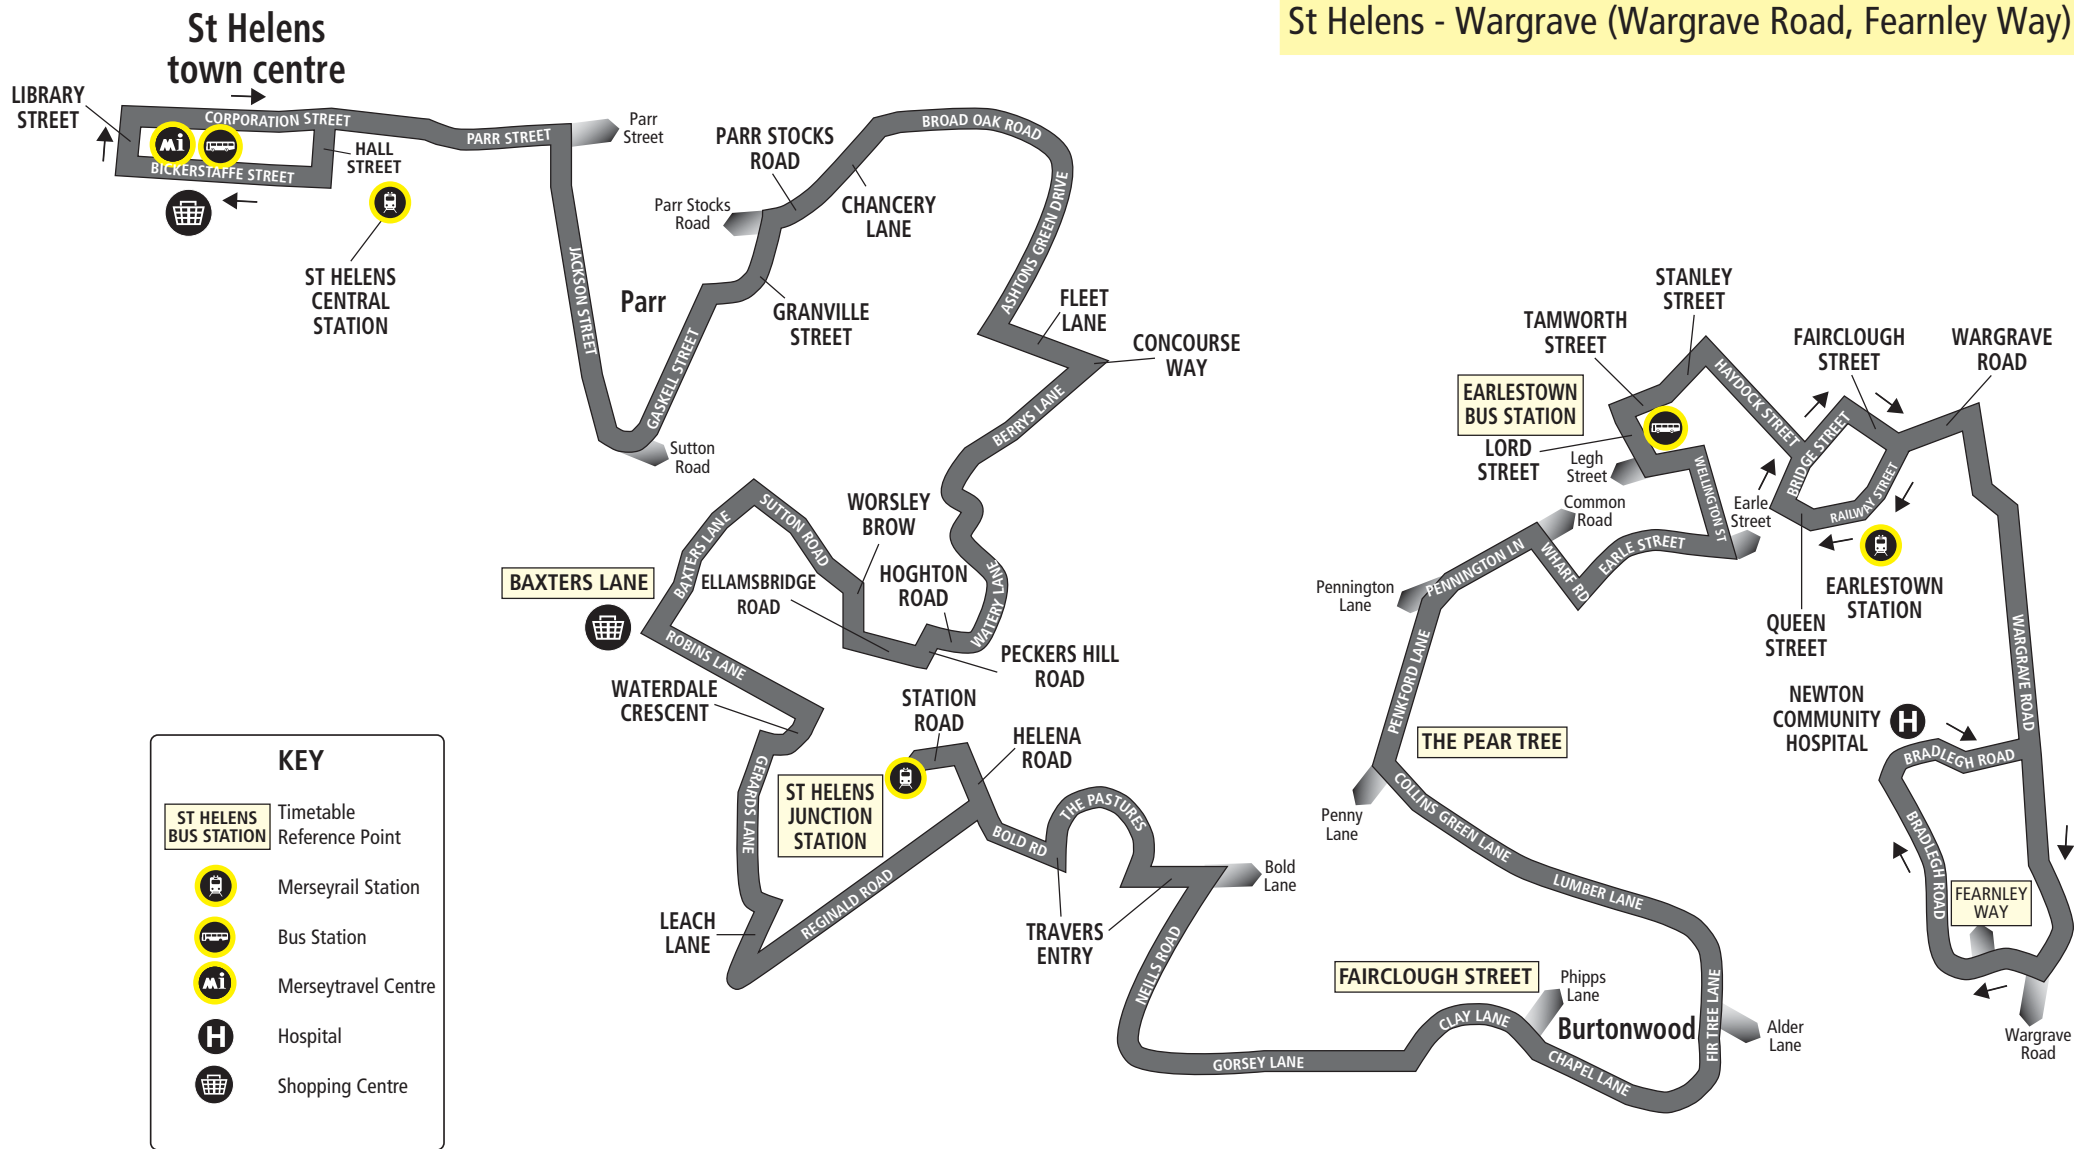

Route 39: St Helens - Wargrave (Wargrave Road, Fearnley Way)