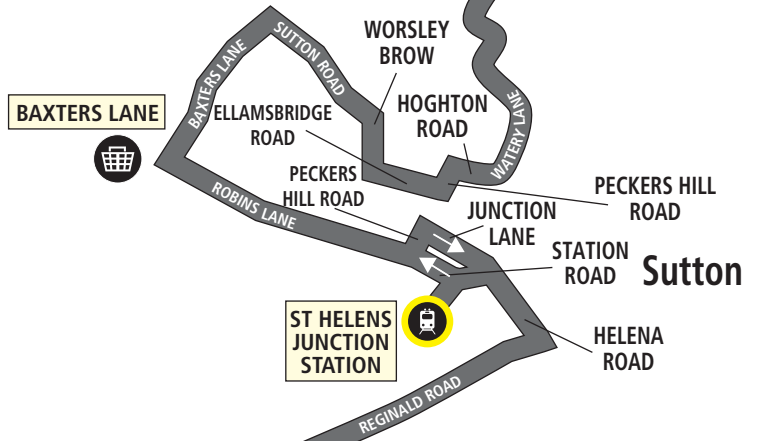

Valid from 1 September 2019

Bus timetable

39, 39A St Helens - Wargrave St Helens - Rainhill Station

This service is provided by Merseytravel

What's changed?

Route 39: service now runs to/From Wargrave (Bradlegh Road/Fearnley Way). Passengers wishing to go to Newton Hospital can remain on the bus at Bradlegh Road/Fearnley Way and continue the journey to the hospital.

Route 39 between Wargrave and St Helens: From WARGRAVE (BRADLEGH ROAD/FEARNLEY WAY) via Bradlegh Road, Wargrave Road (For Newton Hospital), Railway Street, Queen Street, Bridge Steet, Haydock Street, Stanley Street, Earlestown Bus Station, Lord Street, Legh Street, Wellington Street, Earle Street, Wharf Road, Common Road, Penkford Lane, Collins Green Lane, Lumber Lane, Fir Tree Lane, Chapel Lane, Clay Lane, Gorsey Lane, Neills Road, Travers Entry, The Patures, Travers Entry, Bold Road, Helena Road, Station Road to ST HELENS JUNCTION STATION then Station Road, Helena Road, Reginald Road, Leach Lane, Gerards Lane, (right) Waterdale Crescent, Robins Lane, Baxters Lane, Sutton Road, Worsley Brow, Ellamsbridge Road, Peckers Hill Road, Hoghton Road, Watery Lane, Berrys Lane, Concourse Way, Fleet Lane, Ashtons Green Drive, Broad Oak Road, Chancery Lane, Parr Stocks Road, Gaskell Street, Jackson Street, Parr Street, Corporation Street, Hall Street, Bickerstaffe Street to ST HELENS BUS STATION.

Code used on this page:

- Merseytravel Bus Service operated by Huyton Travel

Route 39: St Helens - Wargrave (Wargrave Road, Fearnley Way)

Route:
39A St Helens - Rainhill Station

KEY	
	Timetable Reference Point
	Bus Station
	Merseytravel Centre
	Rail Station
	Shopping Centre