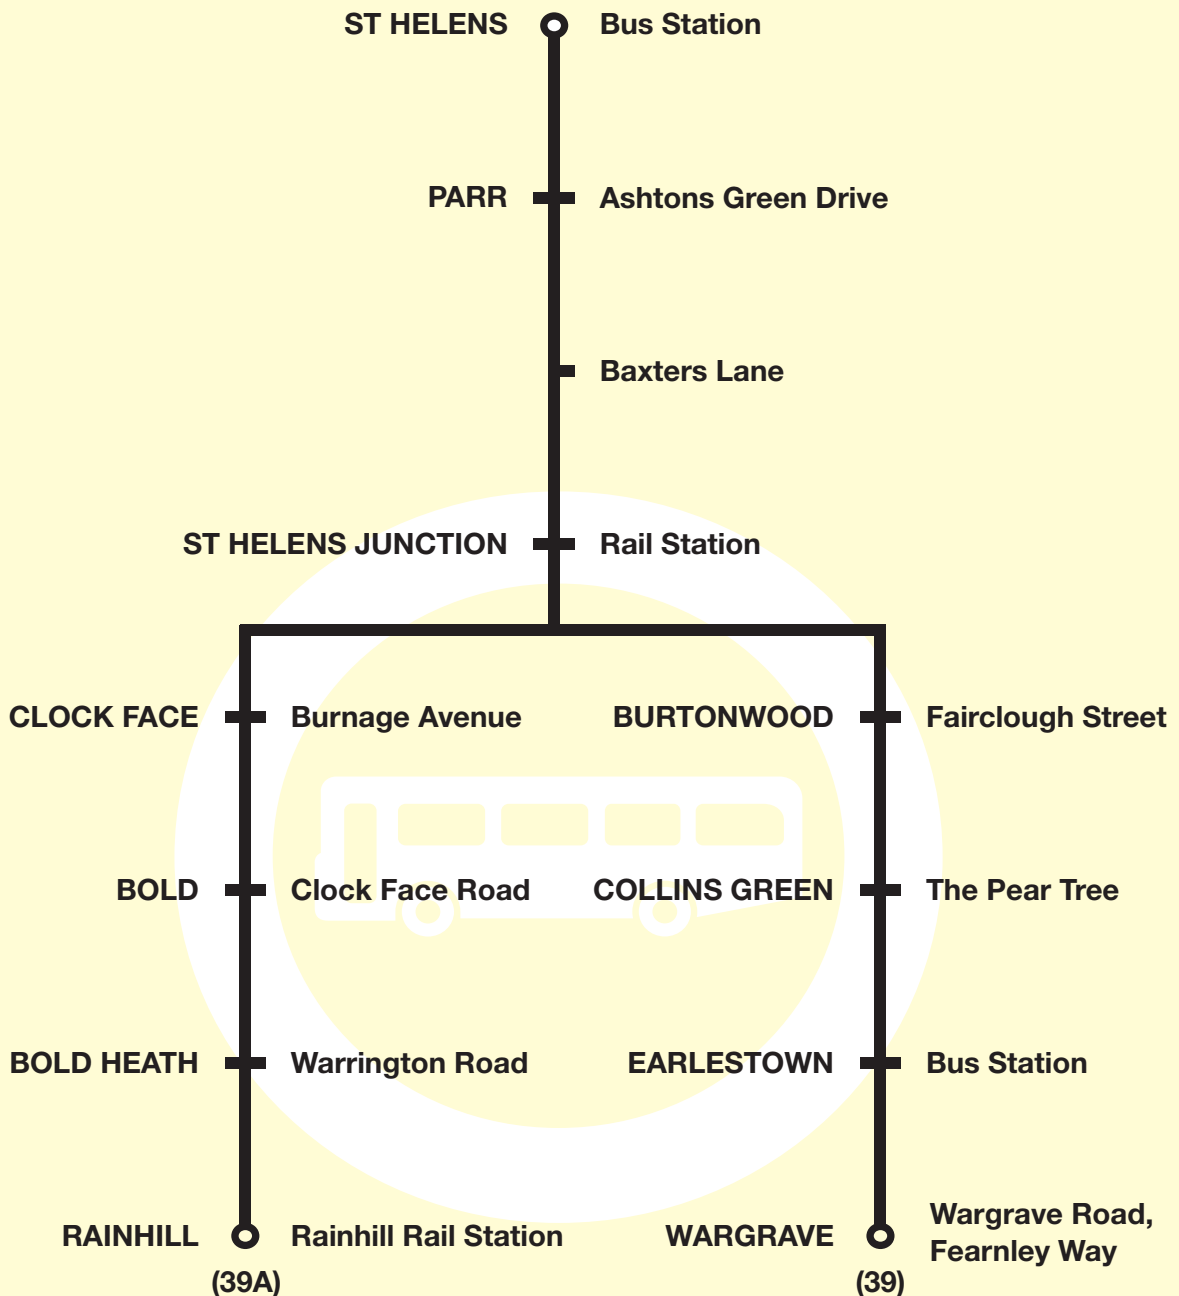

Valid from 1 September 2019

Bus timetable

39, 39A St Helens - Wargrave St Helens - Rainhill Station

This service is provided by Merseytravel

What's changed?

Route 39: service now runs to/From Wargrave (Bradlegh Road/Fearnley Way). Passengers wishing to go to Newton Hospital can remain on the bus at Bradlegh Road/Fearnley Way and continue the journey to the hospital.

Route 39 between Wargrave and St Helens: From WARGRAVE (BRADLEGH ROAD/FEARNLEY WAY) via Bradlegh Road, Wargrave Road (For Newton Hospital), Railway Street, Queen Street, Bridge Steet, Haydock Street, Stanley Street, Earlestown Bus Station, Lord Street, Legh Street, Wellington Street, Earle Street, Wharf Road, Common Road, Penkford Lane, Collins Green Lane, Lumber Lane, Fir Tree Lane, Chapel Lane, Clay Lane, Gorsey Lane, Neills Road, Travers Entry, The Patures, Travers Entry, Bold Road, Helena Road, Station Road to ST HELENS JUNCTION STATION then Station Road, Helena Road, Reginald Road, Leach Lane, Gerards Lane, (right) Waterdale Crescent, Robins Lane, Baxters Lane, Sutton Road, Worsley Brow, Ellamsbridge Road, Peckers Hill Road, Hoghton Road, Watery Lane, Berrys Lane, Concourse Way, Fleet Lane, Ashtons Green Drive, Broad Oak Road, Chancery Lane, Parr Stocks Road, Gaskell Street, Jackson Street, Parr Street, Corporation Street, Hall Street, Bickerstaffe Street to ST HELENS BUS STATION.