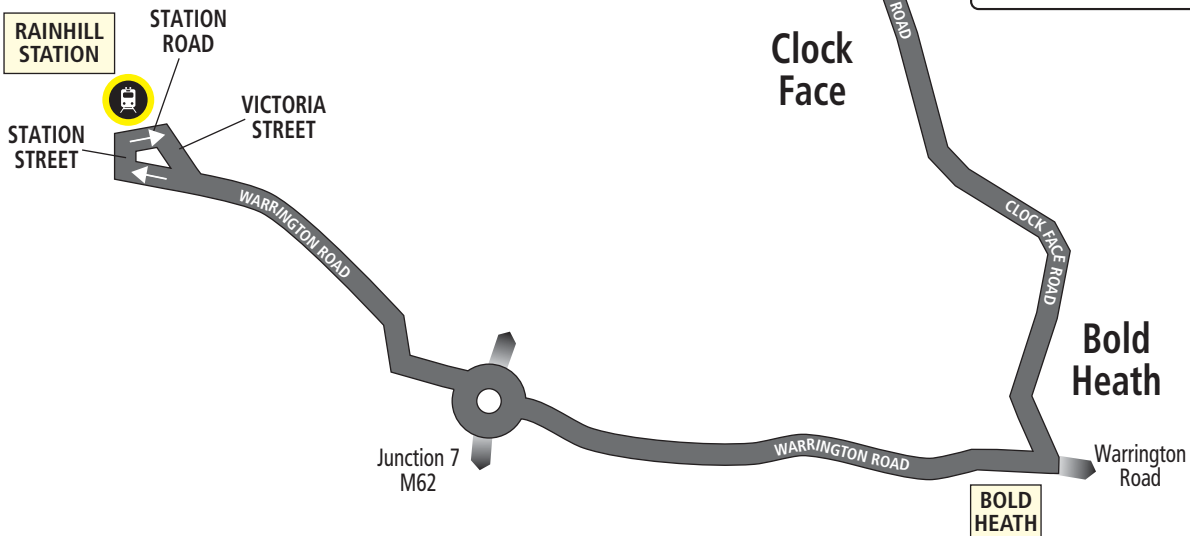

Valid from 1 September 2019

Bus timetable

39, 39A St Helens - Wargrave St Helens - Rainhill Station

This service is provided by Merseytravel

What's changed?

Route 39: service now runs to/From Wargrave (Bradlegh Road/Fearnley Way). Passengers wishing to go to Newton Hospital can remain on the bus at Bradlegh Road/Fearnley Way and continue the journey to the hospital.

Route 39 between Wargrave and St Helens: From WARGRAVE (BRADLEGH ROAD/FEARNLEY WAY) via Bradlegh Road, Wargrave Road (For Newton Hospital), Railway Street, Queen Street, Bridge Steet, Haydock Street, Stanley Street, Earlestown Bus Station, Lord Street, Legh Street, Wellington Street, Earle Street, Wharf Road, Common Road, Penkford Lane, Collins Green Lane, Lumber Lane, Fir Tree Lane, Chapel Lane, Clay Lane, Gorsey Lane, Neills Road, Travers Entry, The Patures, Travers Entry, Bold Road, Helena Road, Station Road to ST HELENS JUNCTION STATION then Station Road, Helena Road, Reginald Road, Leach Lane, Gerards Lane, (right) Waterdale Crescent, Robins Lane, Baxters Lane, Sutton Road, Worsley Brow, Ellamsbridge Road, Peckers Hill Road, Hoghton Road, Watery Lane, Berrys Lane, Concourse Way, Fleet Lane, Ashtons Green Drive, Broad Oak Road, Chancery Lane, Parr Stocks Road, Gaskell Street, Jackson Street, Parr Street, Corporation Street, Hall Street, Bickerstaffe Street to ST HELENS BUS STATION.

Code used on this page:

- Merseytravel Bus Service operated by Huyton Travel

Route 39: St Helens - Wargrave (Wargrave Road, Fearnley Way)

Route:
39A St Helens - Rainhill Station

KEY	
	Timetable Reference Point
	Bus Station
	Merseytravel Centre
	Rail Station
	Shopping Centre