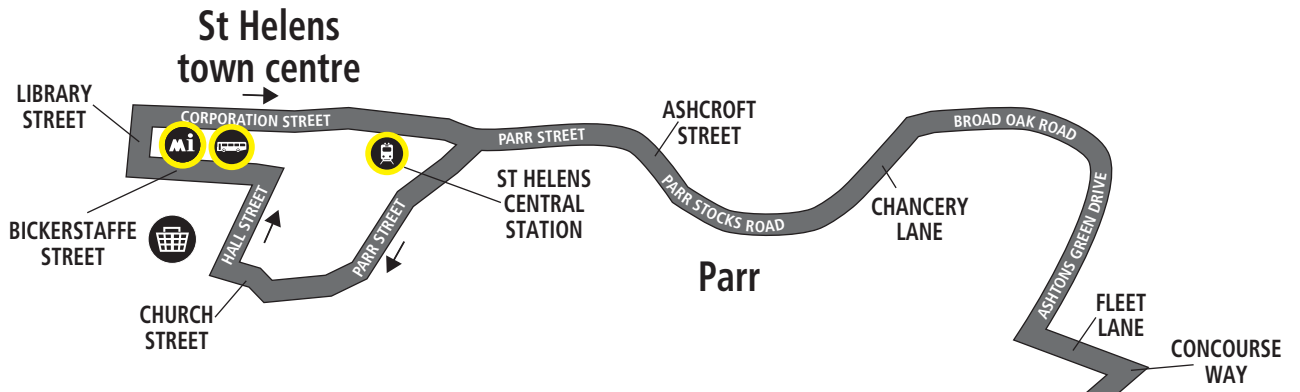

Valid from 1 September 2019

Bus timetable

39, 39A St Helens - Wargrave St Helens - Rainhill Station

This service is provided by Merseytravel

What's changed?

Route 39: service now runs to/From Wargrave (Bradlegh Road/Fearnley Way). Passengers wishing to go to Newton Hospital can remain on the bus at Bradlegh Road/Fearnley Way and continue the journey to the hospital.

Code used on this page:

- Merseytravel Bus Service operated by Huyton Travel

**39A****Rainhill Station - St Helens****Merseytravel Bus Service**

Route 39A between Rainhill Station and St Helens: From RAINHILL STATION via Station Road, Victoria Street, Warrington Road, Rainhill Stoops, Warrington Road, Clock Face Road, Gartons Lane, Bodden Street, Burnage Avenue, Four Acre Lane, Clock Face Road, Leach Lane, Reginald Road, Helena Road, Station Road, St Helens Junction station bus facility, Station Road, Robins Lane, Baxters Lane, Sutton Road, Worsley Brow, Ellamsbridge Road, Peckers Hill Road, Hoghton Road, Watery Lane, Berrys Lane, Concourse Way, Fleet Lane, Ashtons Green Drive, Broad Oak Road, Chancery Lane, Parr Stocks Road, Ashcroft Street, Parr Street, Church Street, Hall Street, Bickerstaffe Street to ST HELENS BUS STATION (BICKERSTAFFE STREET).

Sundays and bank holidays

Rainhill Station	0834		34		2234
Bold Heath Clock Face Road, Warrington Rd	0843		43		2243
Bold Clock Face Road, Bridge Road	0846	then at these mins past	46		2246
Burnage Avenue, Four Acre Lane	0851		51	until	2251
St Helens Junction Station, Junction Lane	0900		00		2300
Baxters Lane, Morrisons store	0903		03		2303
Parr Ashtons Green Drive	0912		12	2312	
St Helens Bus Station	0918		18		2318

Code used on this page:

- Merseytravel Bus Service operated by Huyton Travel

Route 39: St Helens - Wargrave (Wargrave Road, Fearnley Way)

Route:
39A St Helens - Rainhill Station

KEY	
	Timetable Reference Point
	Bus Station
	Merseytravel Centre
	Rail Station
	Shopping Centre