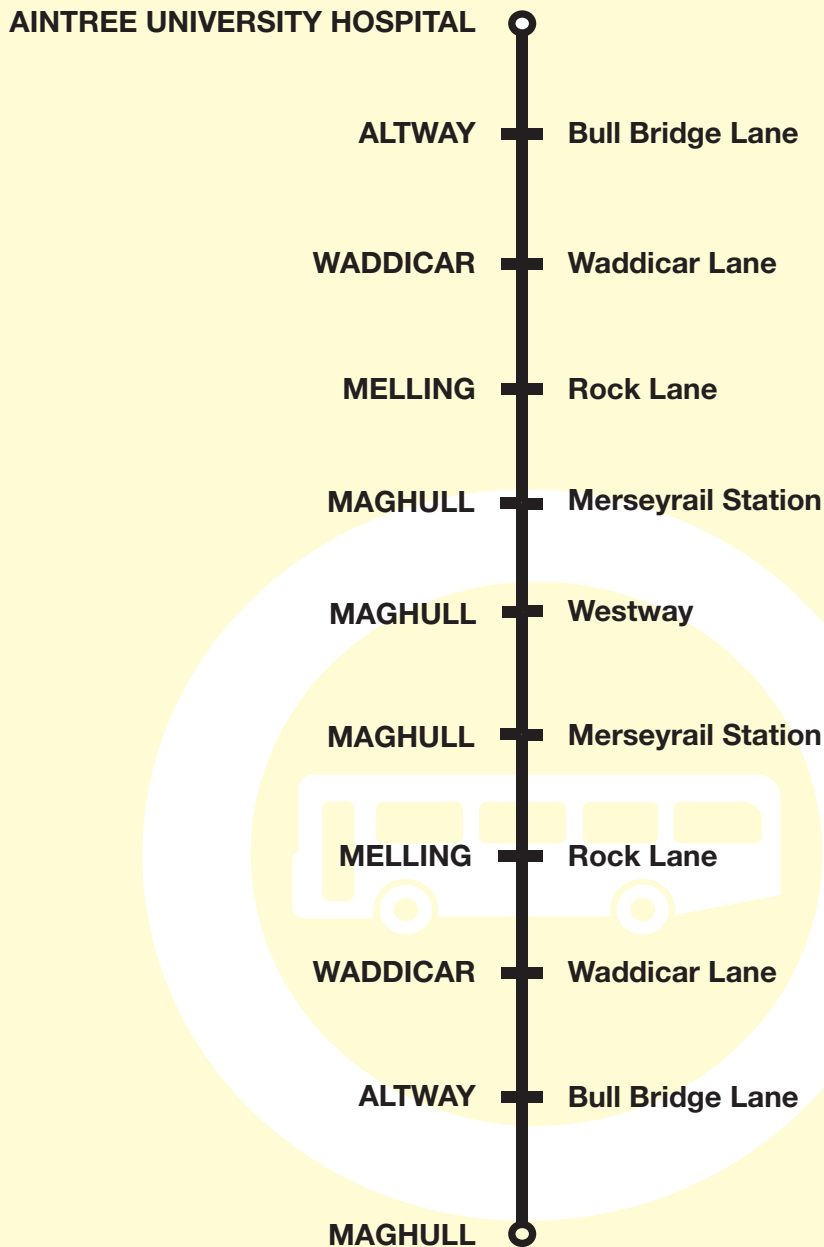

Valid from **19 January 2020**

Bus timetable

36

Aintree University Hospital - Maghull Circular

This service is provided by Merseytravel

What's changed?

The Monday to Saturday 1508 journey from Aintree Hospital is re-routed in Maghull, no longer serving Damfield Lane and missing out sections of Station Road and Hall Lane. The Monday to Saturday 1608 journey from Aintree Hospital is re-timed to leave at 1613 and subsequently re-timed along the route. Sundays and all other journeys are unaffected.

Large print timetables

We can supply this timetable in another format, such as large print. Either call **0151 236 7676** or email us at **publicity@merseytravel.gov.uk**

Route description

Route: from AINTREE UNIVERSITY HOSPITAL via Broadway (Internal Road), Lower Lane, Longmoor Lane, Aintree Lane, Wango Lane, Bull Bridge Lane, Spencer's Lane, Waddicar Lane, Tithebarn Lane, Rock Lane, Melling Lane, Weavers Lane, Leatherbarrows Lane, Poverty Lane, Hall Lane, Tailor's Lane, Station Road, MAGHULL MERSEYRAIL STATION, Station Road, Hall Lane, Damfield Lane, Northway, Hall Lane, Liverpool Road South, Green Lane, Westway, Eastway, Hall Lane, Tailor's Lane, Station Road, MAGHULL MERSEYRAIL STATION, Station Road, Tailor's Lane, Hall Lane, Poverty Lane, Leatherbarrows Lane, Weavers Lane, Melling Lane, Rock Lane, Tithebarn Lane, Waddicar Lane, Spencer's Lane, Bull Bridge Lane, Wango Lane, Aintree Lane, Longmoor Lane, Broadway (Internal Road) to AINTREE UNIVERSITY HOSPITAL.

KEY	
ROCK LANE	Timetable Reference Point
	Merseyrail Station
	Shopping Centre
	Hospital