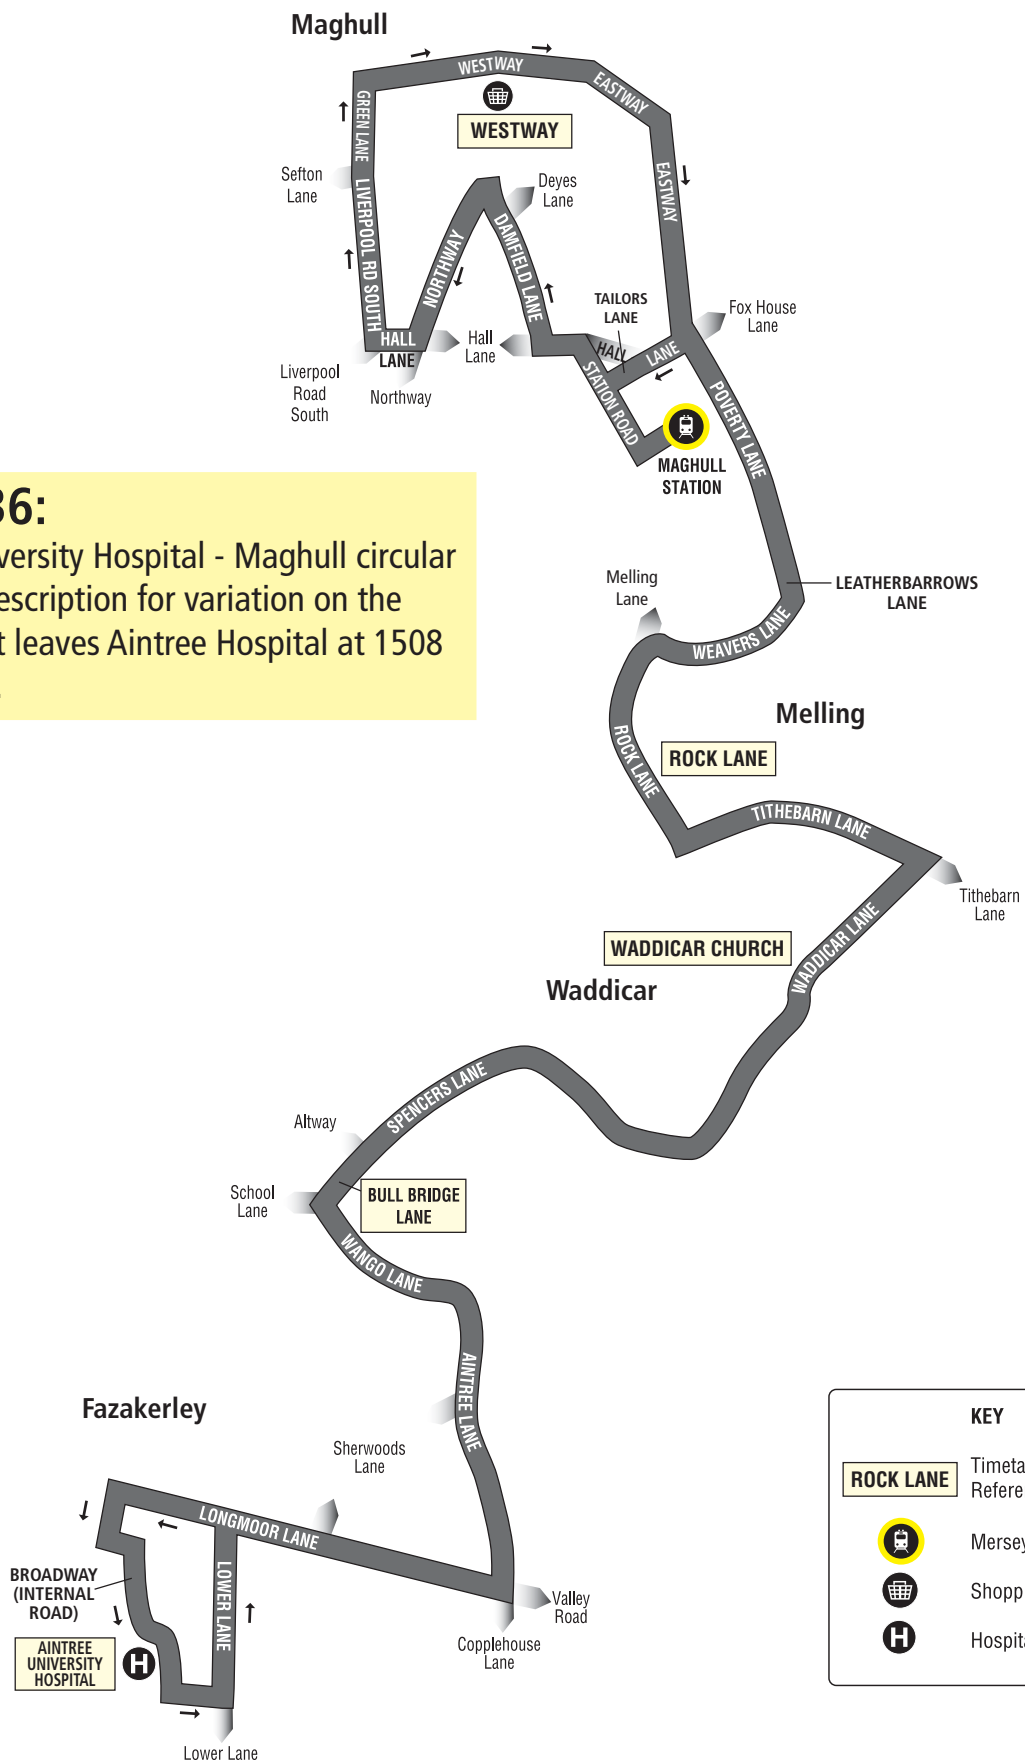

Valid from **19 January 2020**

Bus timetable

36

Aintree University Hospital - Maghull Circular

This service is provided by Merseytravel

What's changed?

The Monday to Saturday 1508 journey from Aintree Hospital is re-routed in Maghull, no longer serving Damfield Lane and missing out sections of Station Road and Hall Lane. The Monday to Saturday 1608 journey from Aintree Hospital is re-timed to leave at 1613 and subsequently re-timed along the route. Sundays and all other journeys are unaffected.

Large print timetables

We can supply this timetable in another format, such as large print. Either call **0151 236 7676** or email us at **publicity@merseytravel.gov.uk**

Route description

Route: from AINTREE UNIVERSITY HOSPITAL via Broadway (Internal Road), Lower Lane, Longmoor Lane, Aintree Lane, Wango Lane, Bull Bridge Lane, Spencer's Lane, Waddicar Lane, Tithebarn Lane, Rock Lane, Melling Lane, Weavers Lane, Leatherbarrows Lane, Poverty Lane, Hall Lane, Tailor's Lane, Station Road, MAGHULL MERSEYRAIL STATION, Station Road, Hall Lane, Damfield Lane, Northway, Hall Lane, Liverpool Road South, Green Lane, Westway, Eastway, Hall Lane, Tailor's Lane, Station Road, MAGHULL MERSEYRAIL STATION, Station Road, Tailor's Lane, Hall Lane, Poverty Lane, Leatherbarrows Lane, Weavers Lane, Melling Lane, Rock Lane, Tithebarn Lane, Waddicar Lane, Spencer's Lane, Bull Bridge Lane, Wango Lane, Aintree Lane, Longmoor Lane, Broadway (Internal Road) to AINTREE UNIVERSITY HOSPITAL.

KEY	
ROCK LANE	Timetable Reference Point
	Merseyrail Station
	Shopping Centre
	Hospital