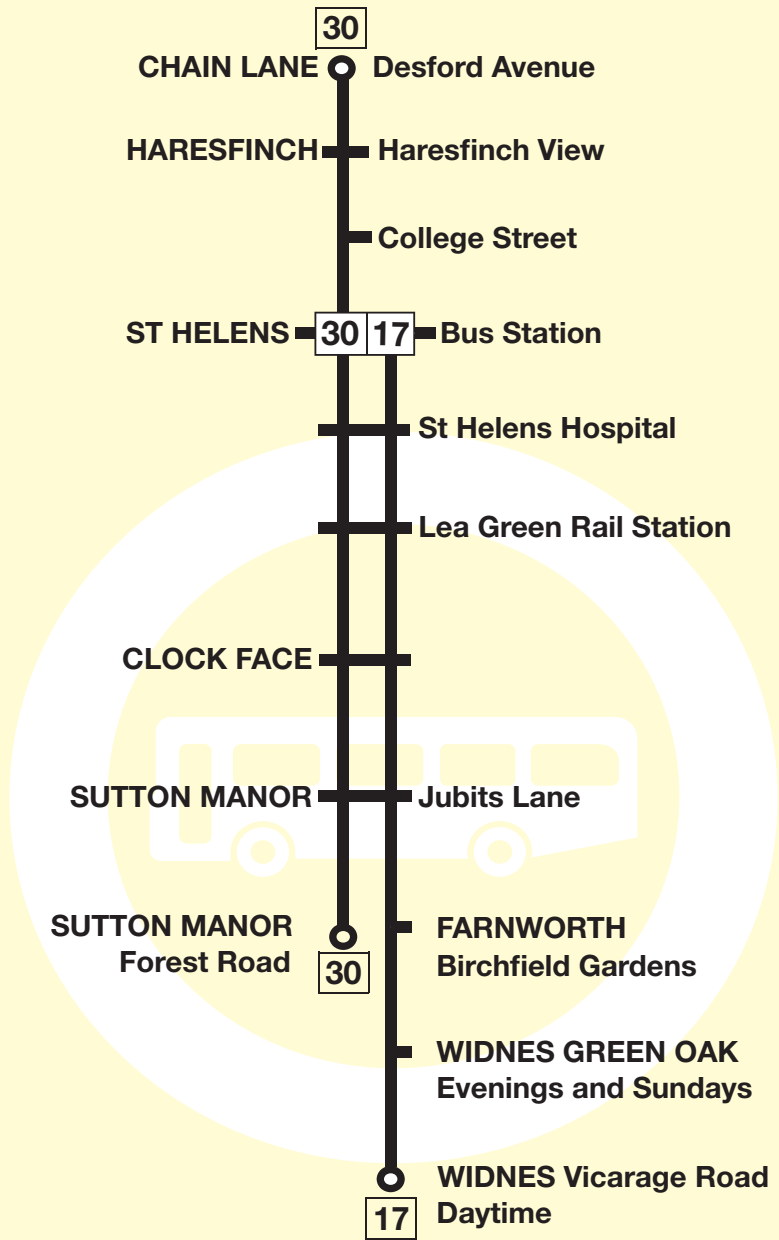

Bus timetable

17 St Helens - Widnes

30 Chain Lane - St Helens - Sutton Manor

These services are provided by Arriva