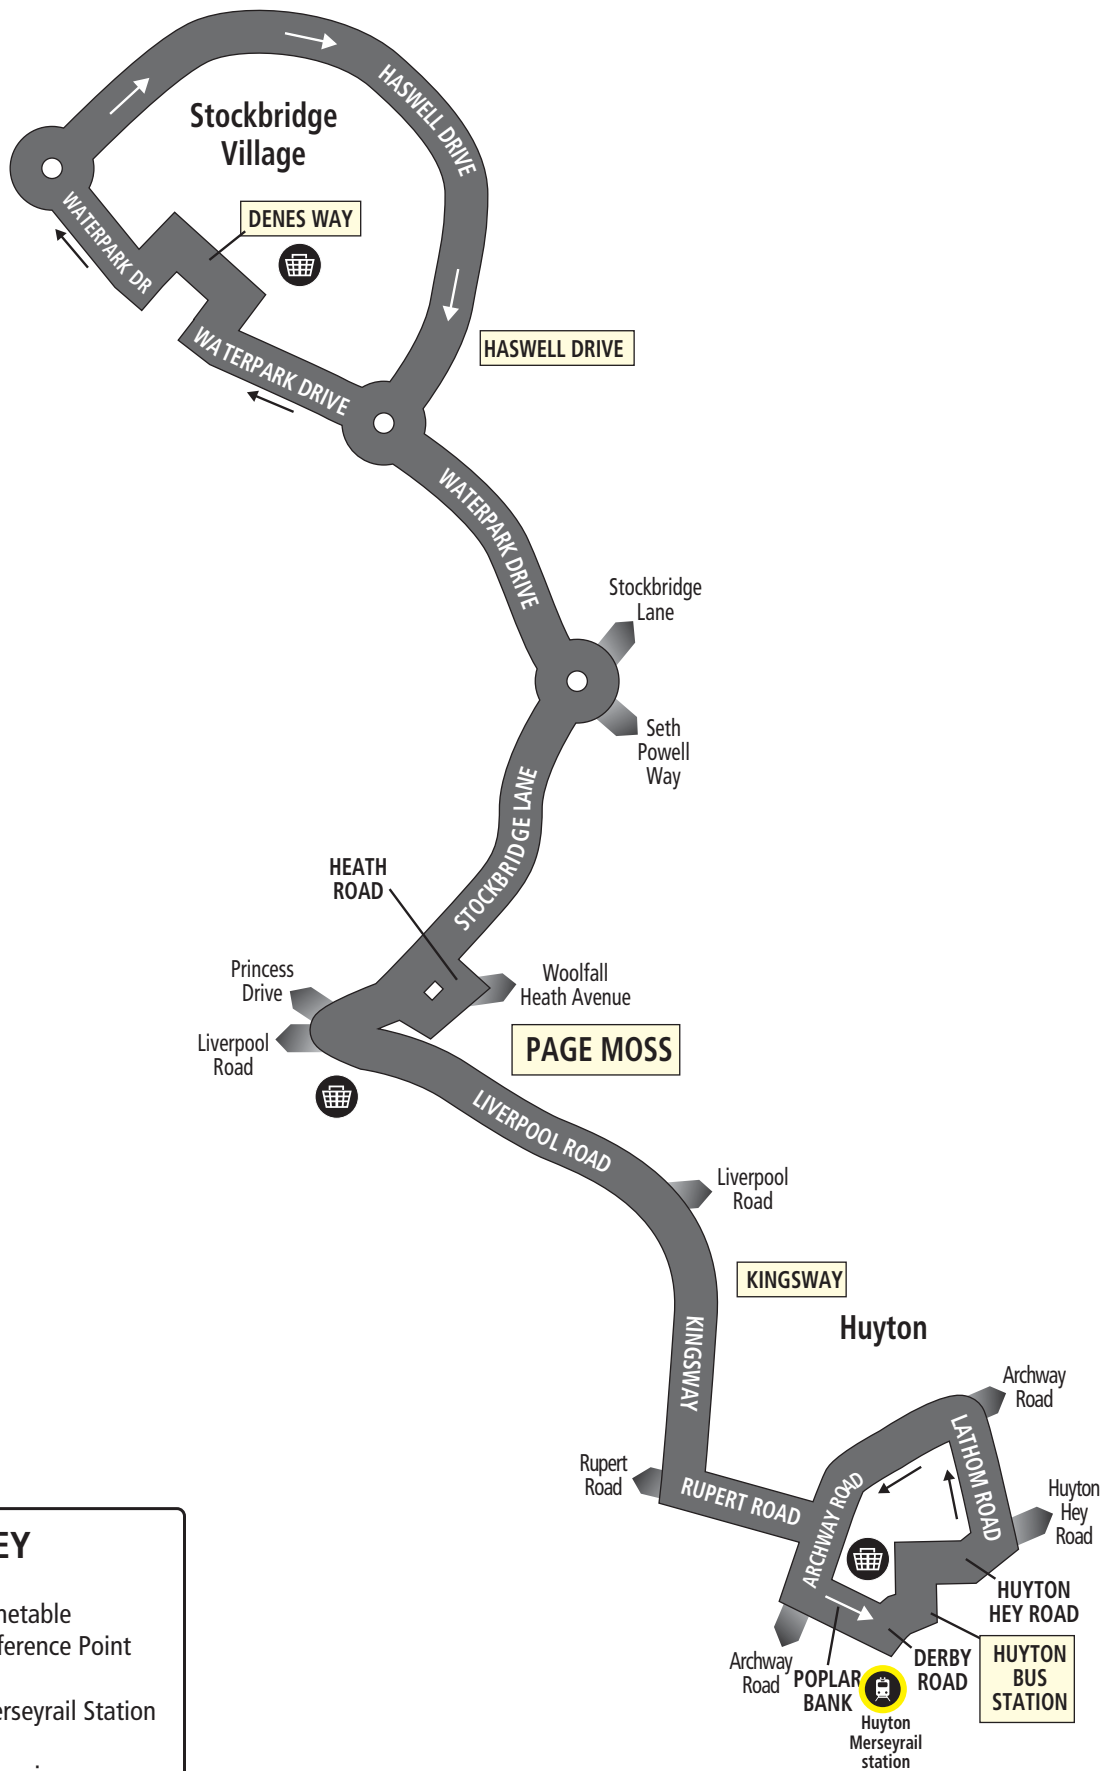

**258****Stockbridge Village - Huyton circular****HTL Buses**

**Route 258 between Stockbridge, Huyton and Stockbridge: from** STOCKBRIDGE VILLAGE (DENES WAY) via Waterpark Drive, Haswell Drive, Waterpark Drive, Stockbridge Lane, Liverpool Road, Kingsway, Rupert Road, Archway Road, Poplar Bank, Derby Road HUYTON BUS STATION Huyton Hey Road, Lathom Road, Archway Road, Rupert Road, Kingsway, Liverpool Road, Stockbridge Lane, Heath Road, Woolfall Heath Avenue, Terminus Road, Stockbridge Lane, Waterpark Drive to STOCKBRIDGE VILLAGE (DENES WAY).

<b>Stockbridge Village</b> Denes Way	1530	1605	1640	1715
Haswell Drive	1537	1612	1647	1722
<b>Page Moss</b>	1542	1617	1652	1727
Kingsway	1545	1620	1655	1730
<b>Huyton Bus Station</b> <i>arrive</i>	1549	1624	1659	1734
<b>Huyton Bus Station</b> <i>depart</i>	1551	1626	1701	-
Kingsway	1557	1632	1707	-
<b>Page Moss</b>	1600	1635	1710	-
<b>Stockbridge Village</b> Denes Way	1603	1638	1713	-

# Route 258:

Stockbridge Village - Huyton circular

KEY	
	Timetable Reference Point
	Merseyrail Station
	Shopping