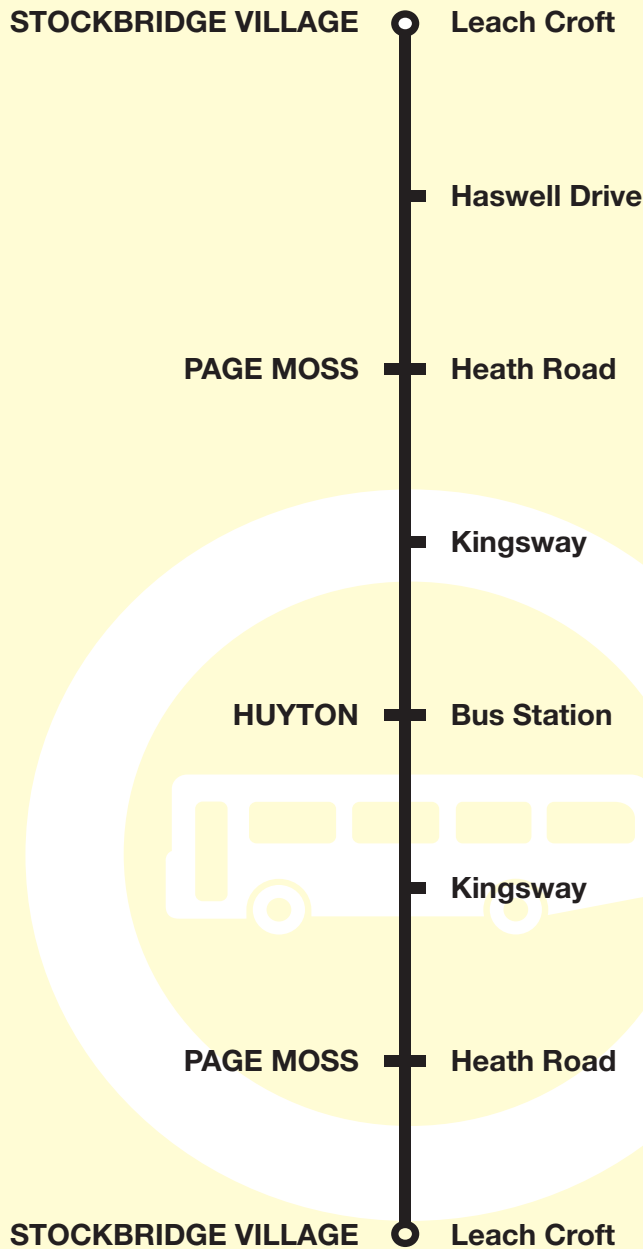

# 258 Stockbridge Village - Huyton circular

**This service is provided by Huyton Travel**

**258****Stockbridge Village - Huyton circular****HTL Buses**

**Route 258 between Stockbridge, Huyton and Stockbridge: from** STOCKBRIDGE VILLAGE (DENES WAY) via Waterpark Drive, Haswell Drive, Waterpark Drive, Stockbridge Lane, Liverpool Road, Kingsway, Rupert Road, Archway Road, Poplar Bank, Derby Road HUYTON BUS STATION Huyton Hey Road, Lathom Road, Archway Road, Rupert Road, Kingsway, Liverpool Road, Stockbridge Lane, Heath Road, Woolfall Heath Avenue, Terminus Road, Stockbridge Lane, Waterpark Drive to STOCKBRIDGE VILLAGE (DENES WAY).

# Route 258:

Stockbridge Village - Huyton circular

KEY	
	Timetable Reference Point
	Merseyrail Station
	Shopping