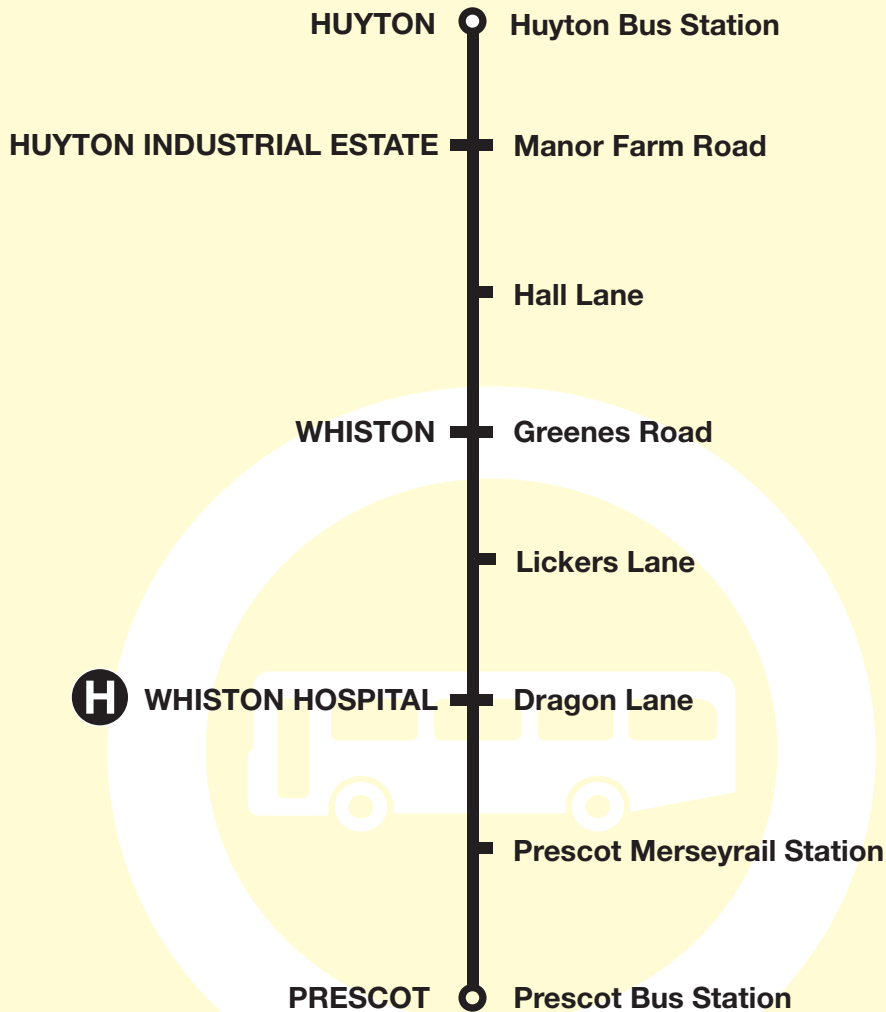

Bus timetable

248 Huyton - Prescot circular

This service is provided by Merseytravel