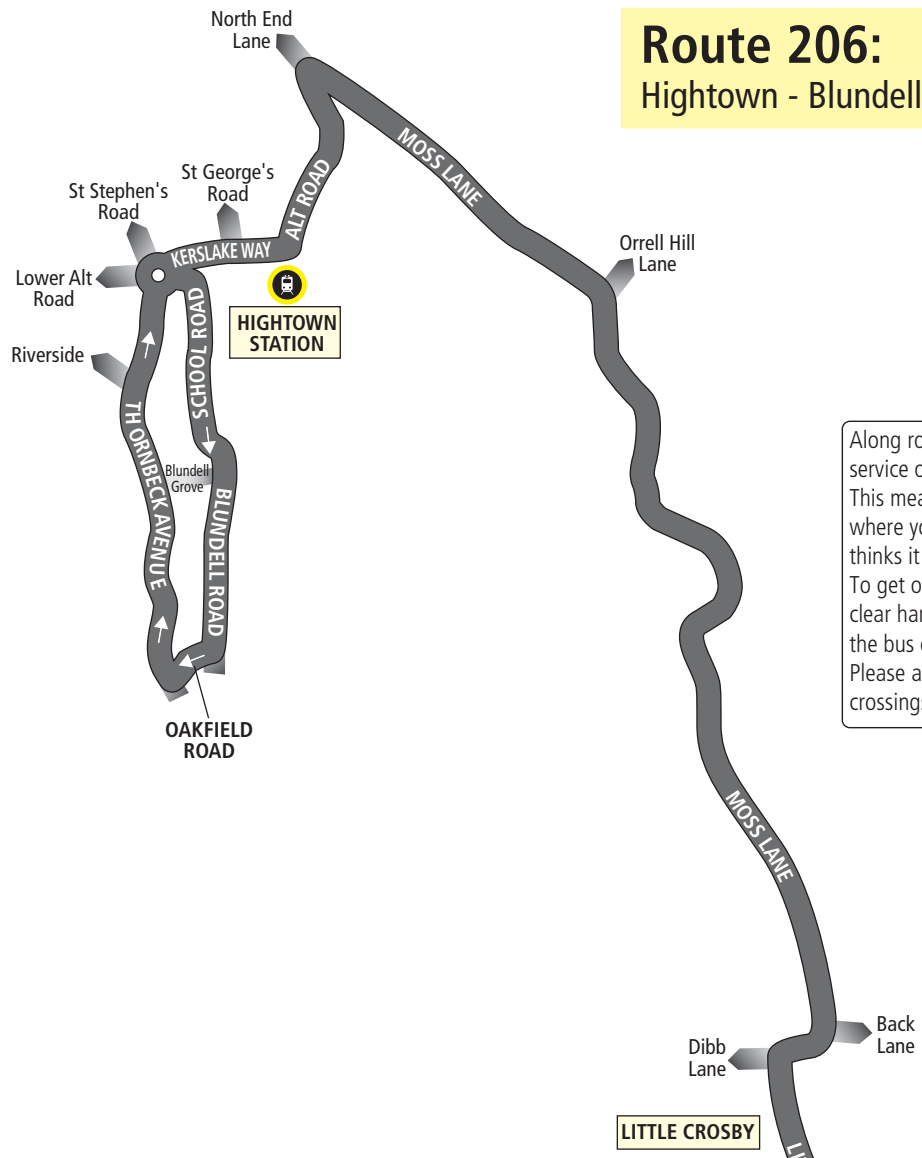

Route 206: Hightown - Blundellsands circular

Along roads where there are no bus stops, this service offers the 'Hail and Ride' service. This means you can get on or get off the bus where you wish - but only if the bus driver thinks it is safe to do so. To get on the bus, please give the bus driver a clear hand signal. To get off the bus, please tell the bus driver in good time. Please avoid standing at main road junctions, crossings or bends in the road.