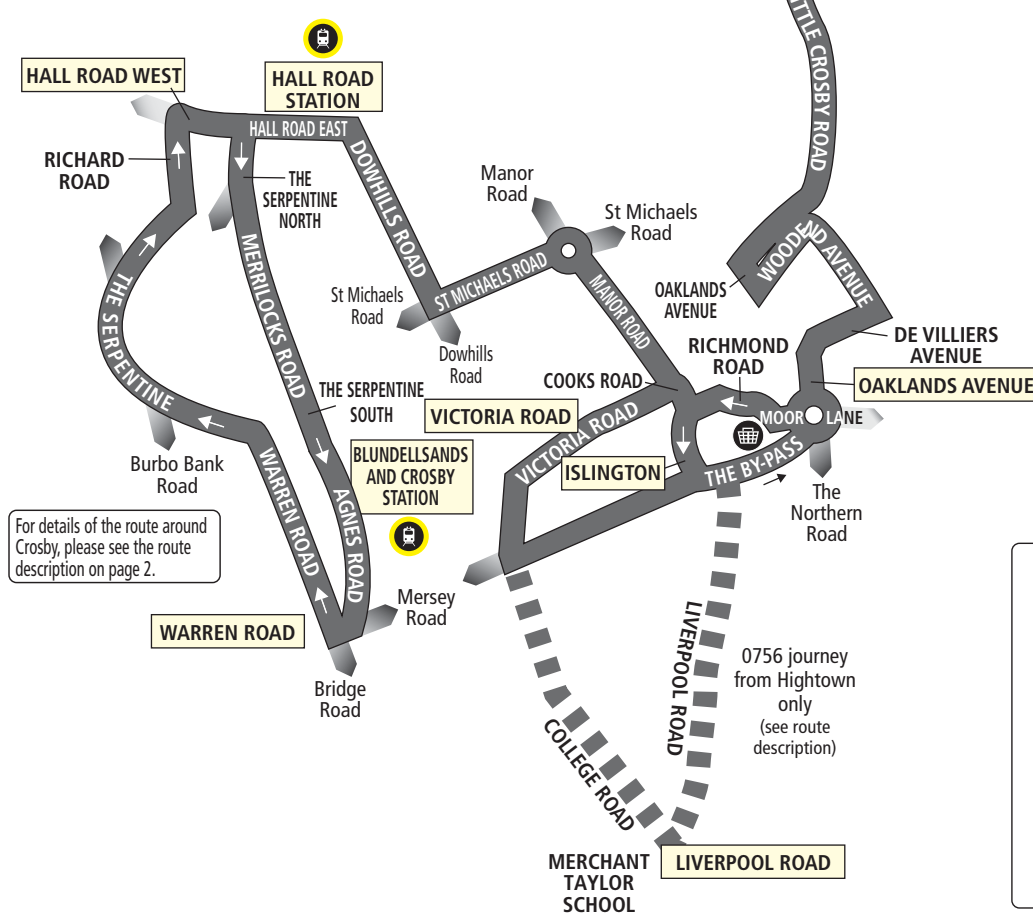

For details of the route around Crosby, please see the route description on page 2.

KEY

- ISLINGTON Timetable Reference Point
- Shopping Centre
- Merseyrail Station
- Bus operates along this road in this direction only