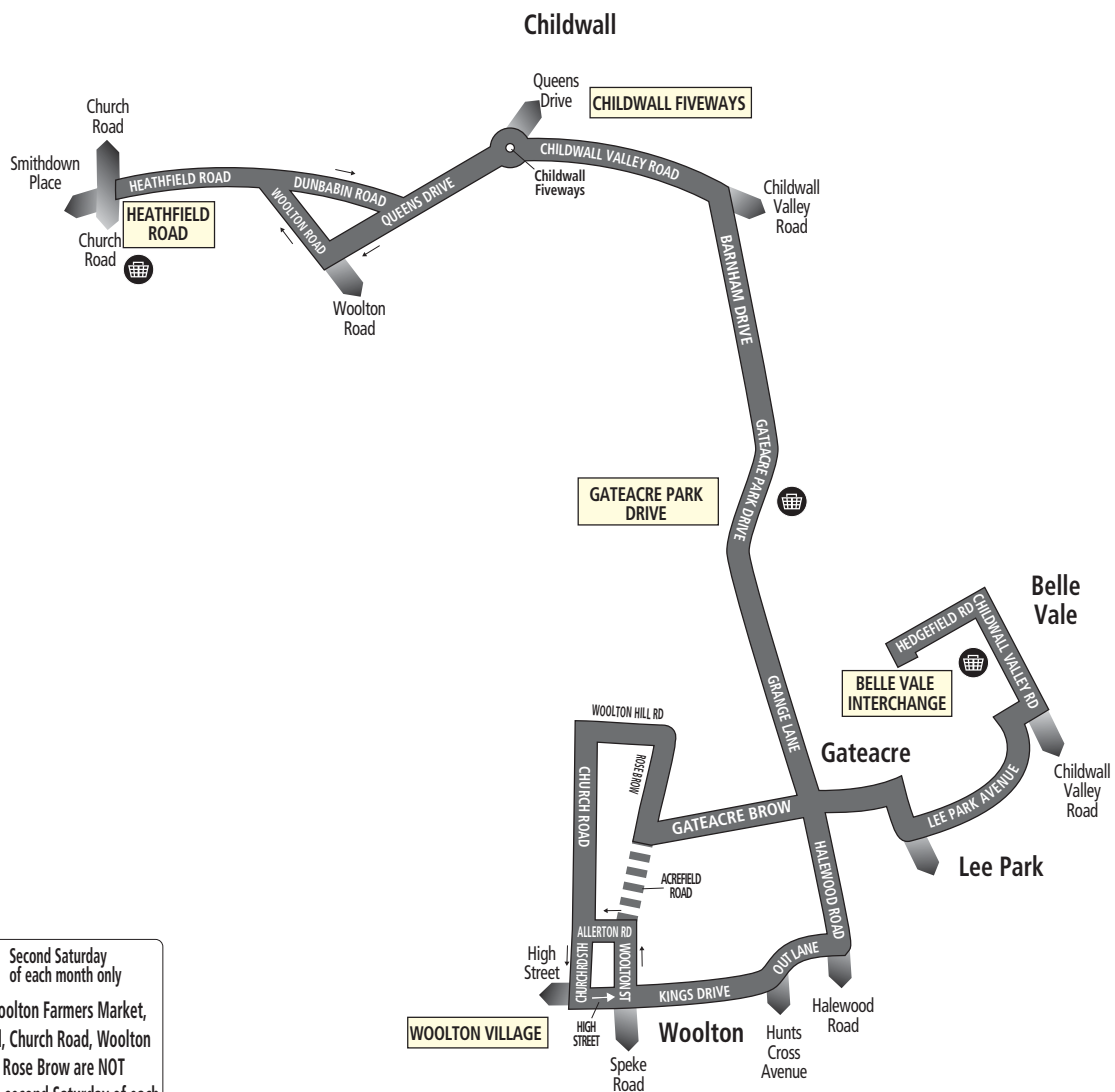

Route 174:

Belle Vale Interchange - Heathfield Road (for Penny Lane)

Second Saturday of each month only
Due to the Woolton Farmers Market, Allerton Road, Church Road, Woolton Hill Road and Rose Brow are NOT served on the second Saturday of each month between 0900 and 1400. Buses will run via Acrefield Road in both directions.

KEY

ROSE LANE
Timetable Reference Point

Shopping area