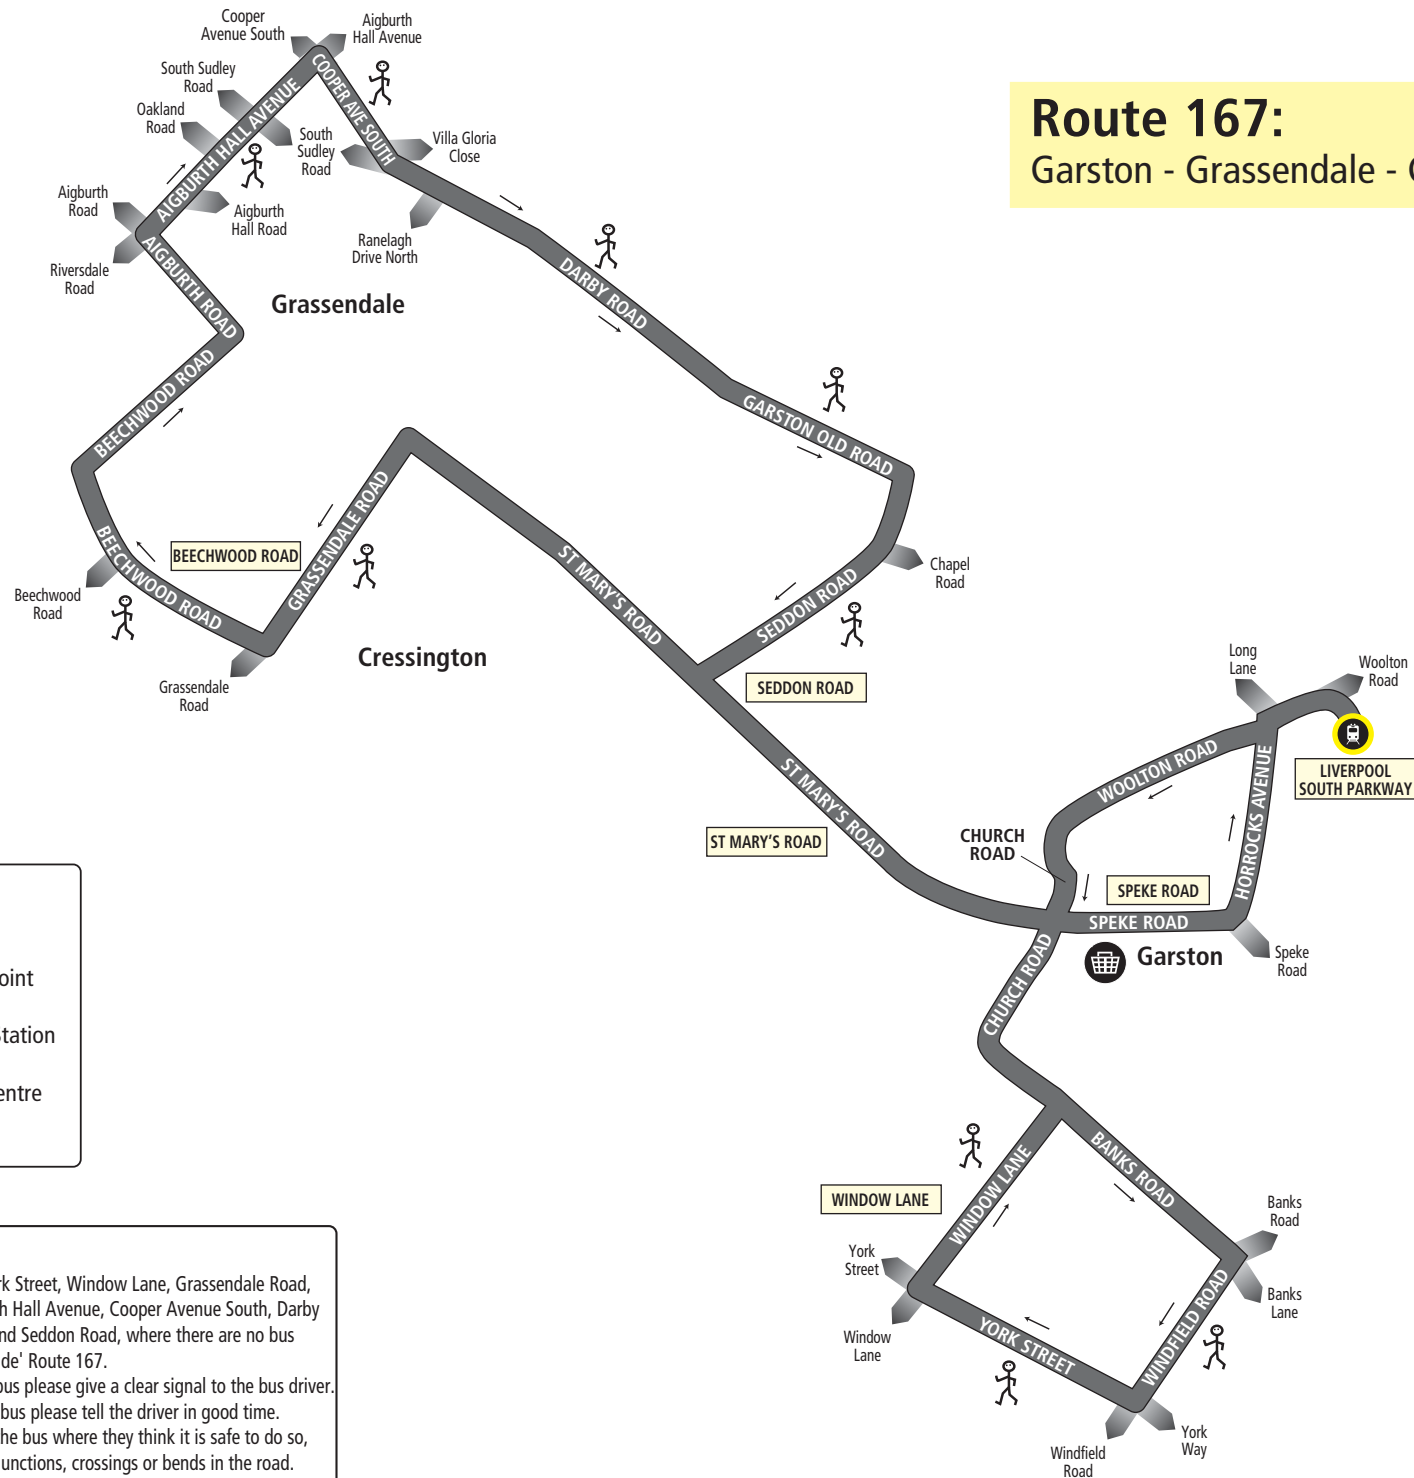

Valid from **29 June 2019**

Bus timetable

167 Garston - Grassendale circular

This service is provided by Merseytravel

What's changed?

Buses return to normal route and times as the section of Church Road, closed due to the work on the railway bridge, has been re-opened.

Sundays - No Service

Codes used on this page:

 - Merseytravel Bus Service operated by HTL Buses.

Route Description

Route 167: from GARSTON (SPEKE ROAD) via Speke Road, Horrocks Avenue, Woolton Road, Liverpool South Parkway, Woolton Road, Church Road, Banks Road, Windfield Road, York Street, Window Lane, Banks Road, Church Road, St Mary's Road, Grassendale Road, Beechwood Road, Aigburth Road, Aigburth Hall Avenue, Cooper Avenue South, Darby Road, Garston Old Road, Seddon Road, St Mary's Road, Speke Road to GARSTON (SPEKE ROAD).

Hail & Ride: The service will operate as 'Hail & Ride' along the roads underlined. See map for further details.

Route 167: Garston - Grassendale - Garston

KEY

-  Timetable Reference Point
-  Merseyrail Station
-  Shopping Centre

'Hail and Ride'
 Along Windfield Road, York Street, Window Lane, Grassendale Road, Beechwood Road, Aigburth Hall Avenue, Cooper Avenue South, Darby Road, Garston Old Road and Seddon Road, where there are no bus stops, you can 'Hail and Ride' Route 167.
 If you want to get on the bus please give a clear signal to the bus driver.
 If you want to get off the bus please tell the driver in good time.
 Bus drivers will only stop the bus where they think it is safe to do so, so please don't wait near junctions, crossings or bends in the road.