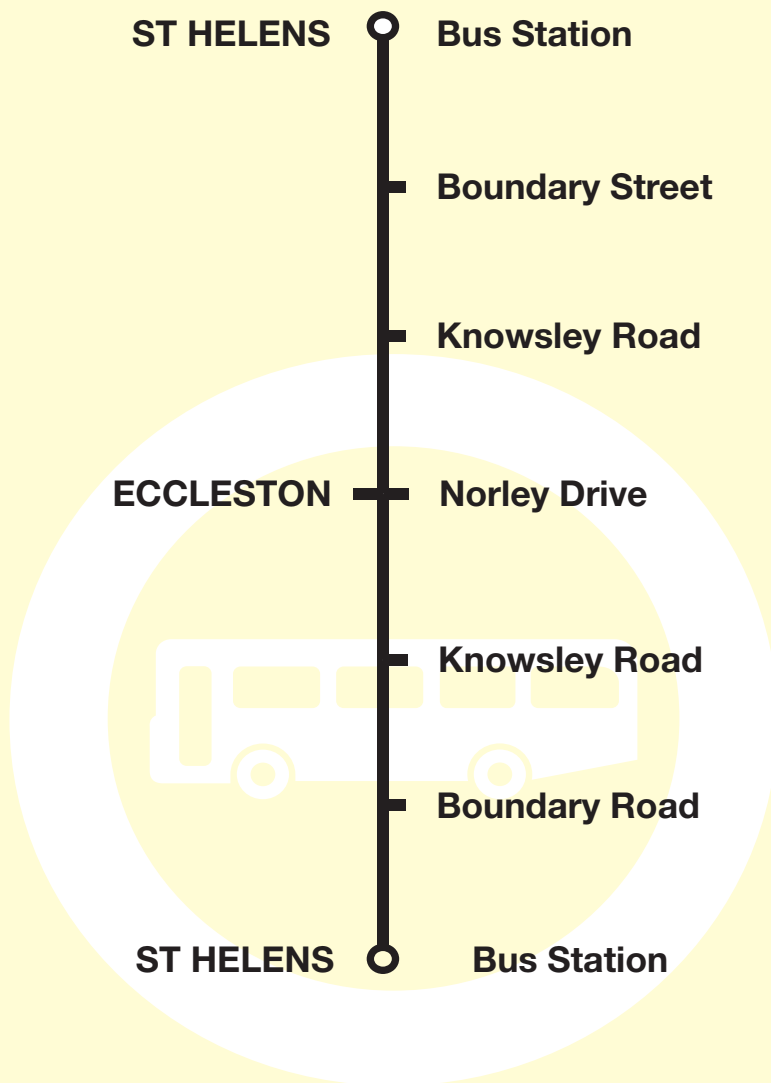

Bus timetable

153

St Helens - Eccleston - St Helens

This service is provided by Merseytravel