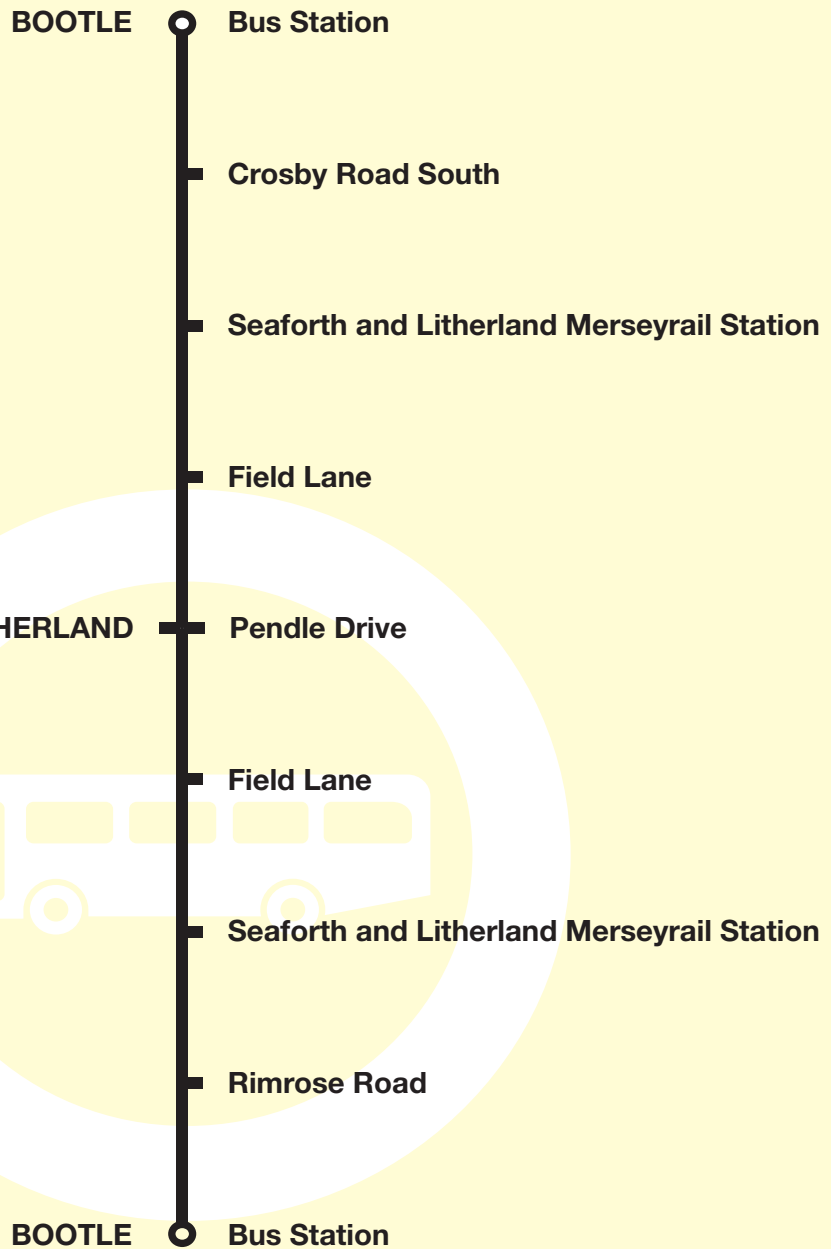

Valid from 1 September 2019

Bus timetable

144 Bootle - Netherton circular

This service is provided by Merseytravel

What's changed?

The route is shortened. Journeys now only travel as far as Pendle Drive and Bowland Drive before heading back to Bootle. Service no longer serves Magdalene Square.
Times are changed.

Large print timetables

We can supply this timetable in another format, such as large print.

Either call **0151 330 1000** or email us at **publicity@merseytravel.gov.uk**

144 Bootle - Netherton

Route 144: from BOOTLE BUS STATION via Washington Parade, Merton Road, Stanley Road, Marsh Lane, Rimrose Road, Crosby Road South, Church Road, Seaforth Road, Princess Way, Church Road, Hawthorne Road, Sefton Road, Field Lane, Appleton Road, Hatton Hill Road, Kirkstone Road West, Ford Lane, Gorsey Lane, Pendle Drive, Bowland Drive, Pendle Drive, Gorsey Lane, Ford Lane, Kirkstone Road West, Hatton Hill Road, Appleton Road, Field Lane, Sefton Street, Hawthorne Road, Church Road, Bridge Road, Seaforth Road, Crosby Road South, Rimrose Road, Marsh Lane, Irlam Road, Strand Road, Washington Parade to BOOTLE BUS STATION.