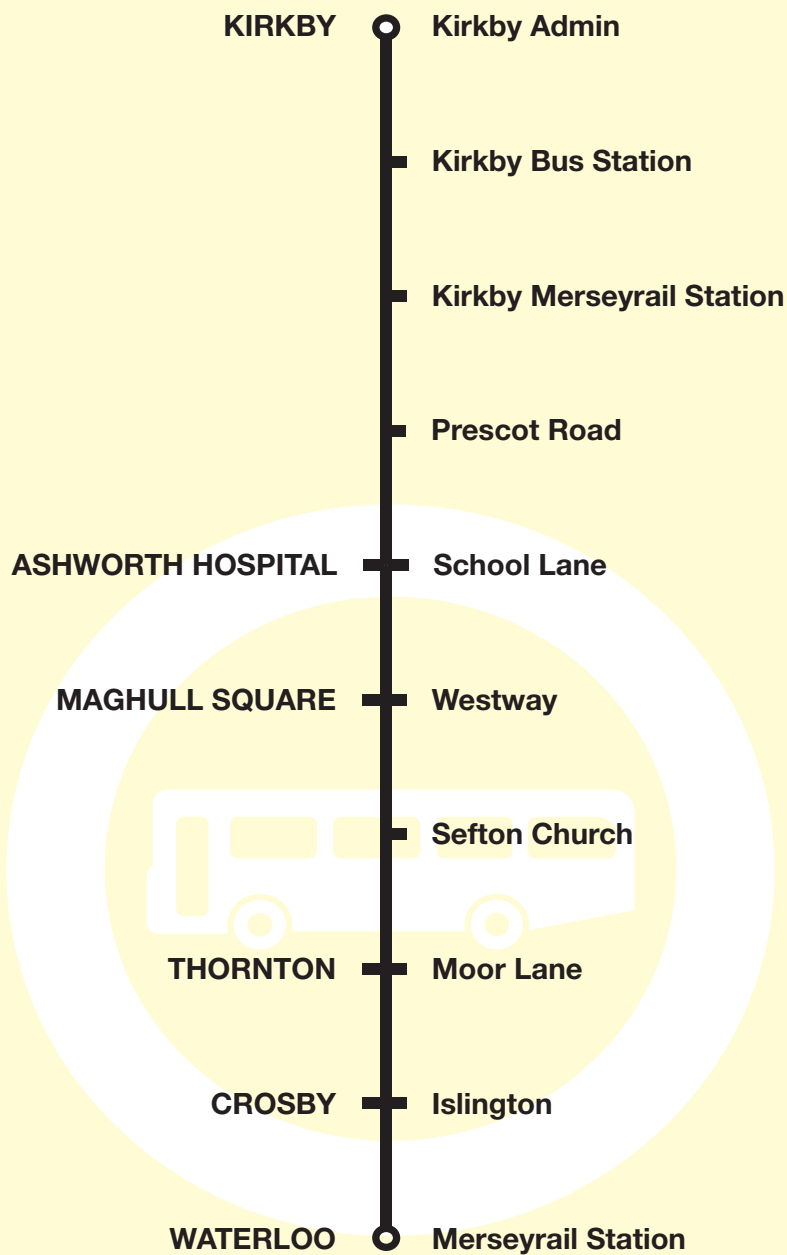

Valid from 1 September 2019

Bus timetable

133 Kirkby - Waterloo

This service is provided by Merseytravel

What's changed?

This service is now operated for Merseytravel by Huyton Travel.
Alterations to timings along the route of the 0653 Monday to Friday journey from Kirkby Admin.

Any comments about this service?

If you've got any comments or suggestions about the services shown in this timetable, please contact the bus company who runs the service:

HTL Buses

37 Wilson Road, Liverpool, L36 6AN
0151 449 3868