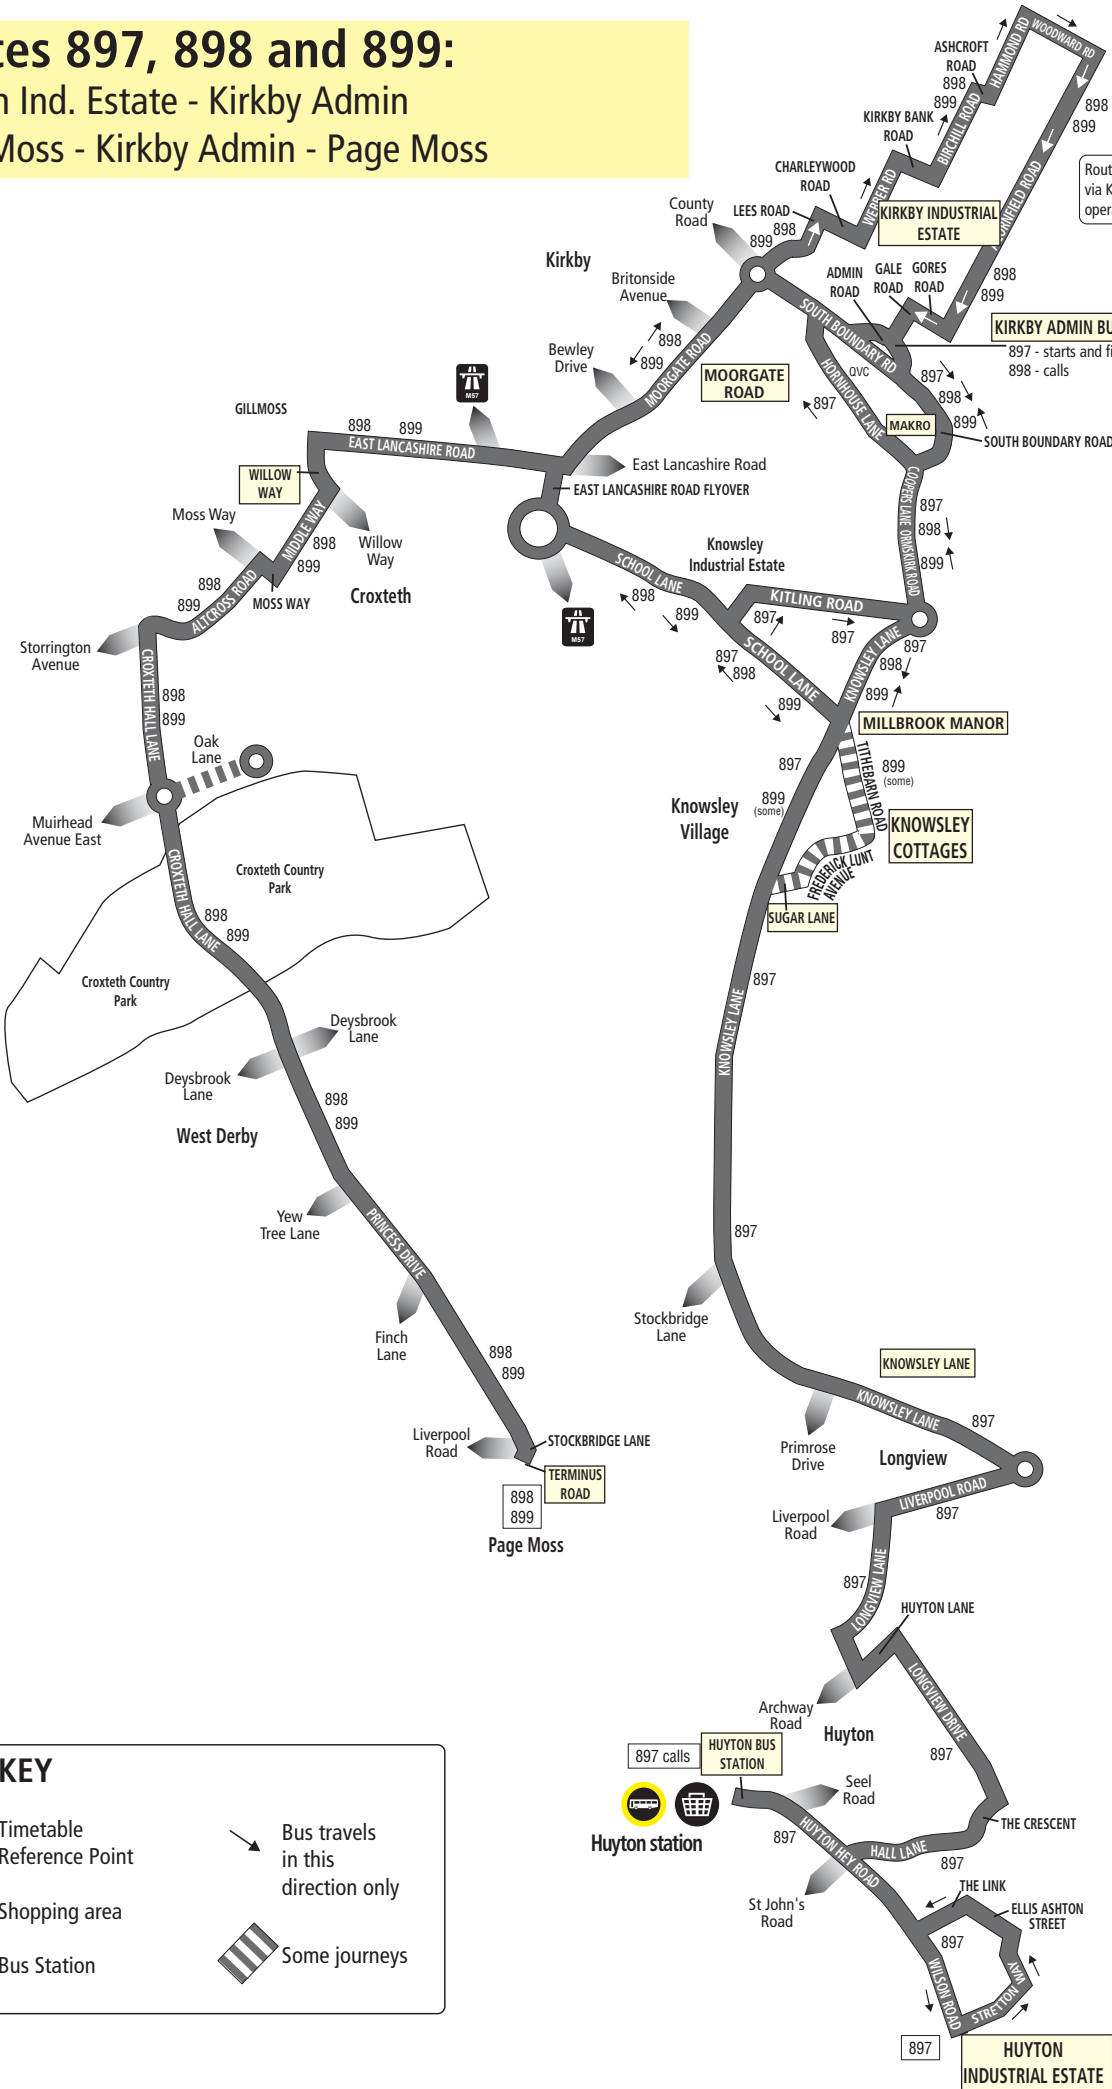

Routes 897, 898 and 899:

Huyton Ind. Estate - Kirkby Admin
Page Moss - Kirkby Admin - Page Moss

KEY

- Timetable Reference Point
- Shopping area
- Bus Station
- Bus travels in this direction only
- Some journeys

Route 899 journeys that operate via Knowsley Cottages do not operate via Kirkby Industrial Estate

KIRKBY ADMIN BUS FACILITY
897 - starts and finishes
898 - calls

MILLBROOK MANOR

KNOWSLEY COTTAGES

KNOWSLEY LANE

LONGVIEW

HUYTON BUS STATION
897 calls

HUYTON INDUSTRIAL ESTATE