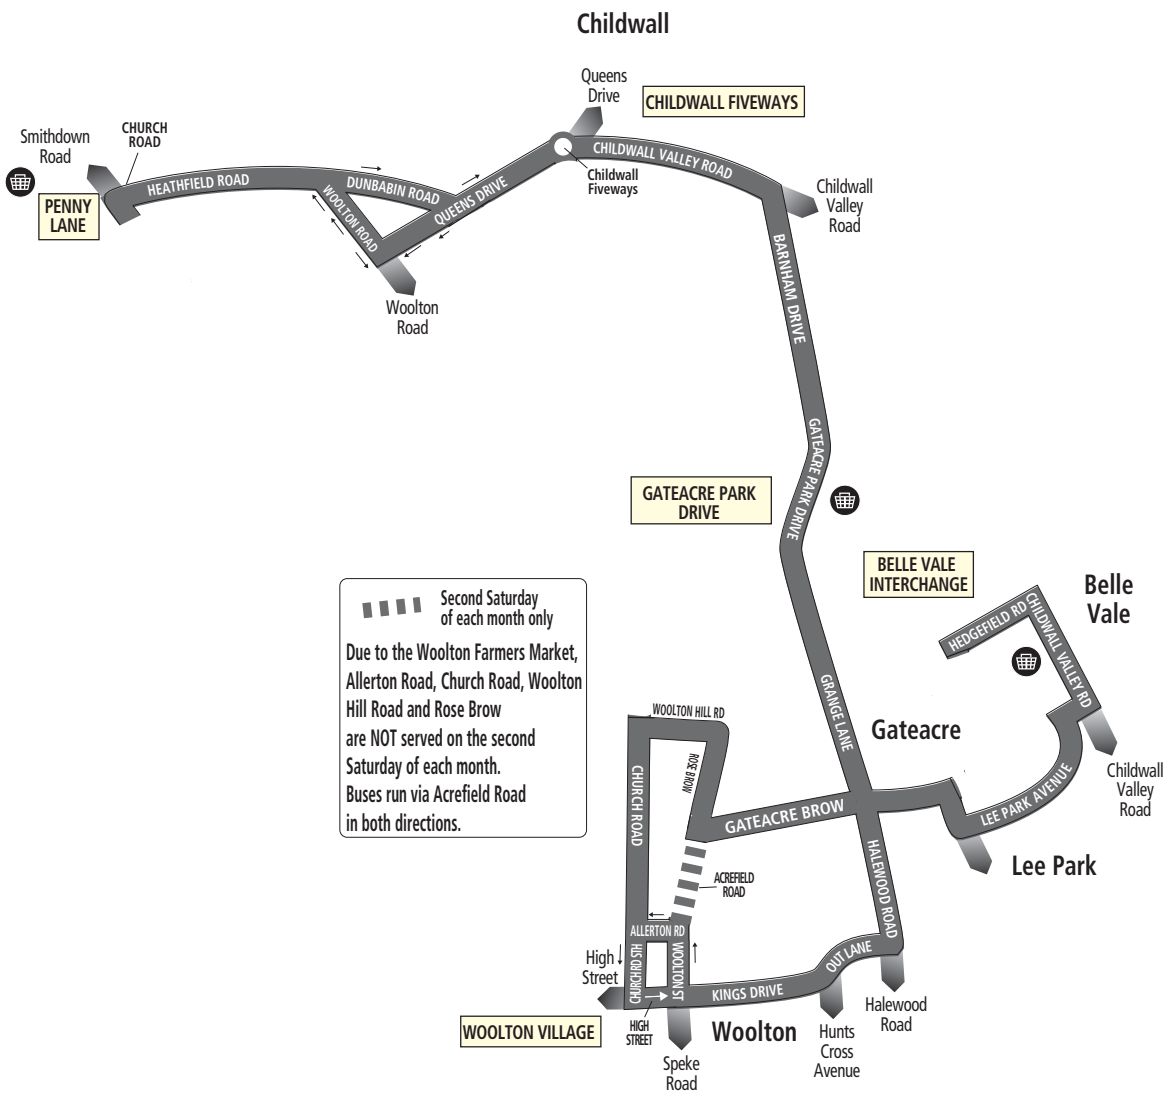

Route 174:

Belle Vale Interchange - Penny Lane

KEY

ROSE LANE Timetable Reference Point

Shopping area