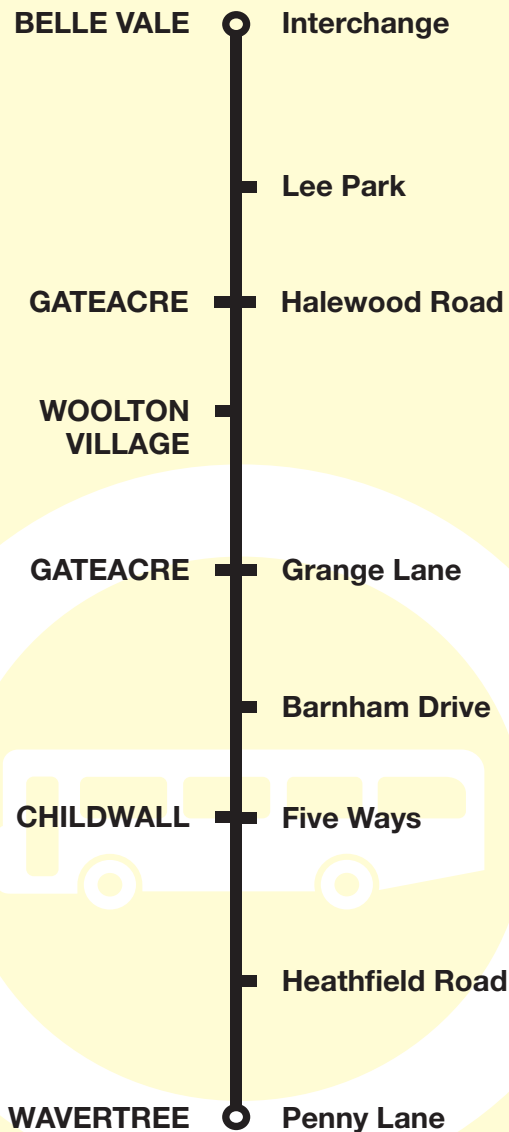

Valid from **22 April 2018**

Bus timetable

174 Belle Vale Interchange - Penny Lane

These services are provided by Merseytravel

What's changed?

Some times have changed

Any comments about this service?

If you've got any comments or suggestions about the services shown in this timetable, please contact the bus company who runs the service:

Route description

Route 174 between Belle Vale and Allerton (Penny Lane) from: BELLE VALE INTERCHANGE via Hedgefield Road, Childwall Valley Road, Belle Vale Road, Lee Park Avenue, Lee Vale Road, Belle Vale Road, Halewood Road, Out Lane, Kings Drive, Woolton Street, Allerton Road, Church Road, Woolton Hill Road, Rose Brow, Gateacre Brow Grange Lane, Gateacre Park Drive, Barnham Drive, Childwall Valley Road, Queens Drive, Woolton Road, Heathfield Road, to PENNY LANE (SMITHDOWN PLACE).

Saturdays

Penny Lane, Smithdown Place	0603	0633		03	33		1733	1833	1933	2033	2133	2233
Childwall Fiveways Childwall Valley Rd	0608	0638	then at	08	38		1738	1838	1938	2038	2138	2238
<i>Gateacre Brow</i>	0618	0648	these	18	48	until	1748	1848	1948	2048	2148	2248
Woolton Village	0622	0652	mins	22	52		1752	1852	1952	2052	2152	2252
Belle Vale Interchange	0631	0701	past	31	01		1801	1901	2001	2101	2201	2301

Code used on this page:

 - Merseytravel Bus Service operated by HTL Buses

Route 174:

Belle Vale Interchange - Penny Lane

KEY

ROSE LANE Timetable Reference Point

Shopping area