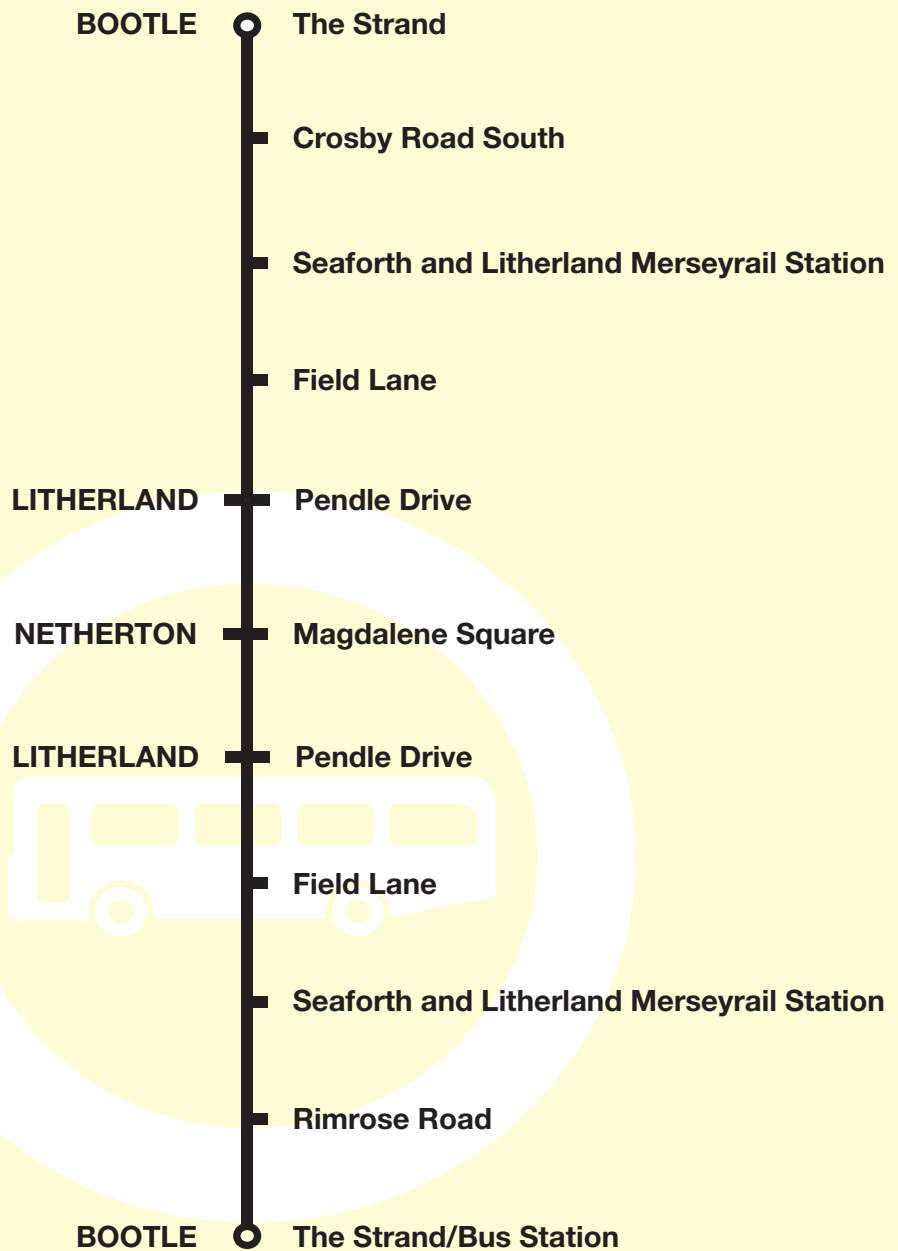

Valid from **22 April 2018**

Bus timetable

144 Bootle - Netherton circular

This service is provided by **Avon Buses and Merseytravel**

What's changed?

The 0719 journey from Litherland Pendle Drive is withdrawn. The main service is unchanged. The Monday to Saturday evening and Sunday service now operated for Merseytravel by Huyton Travel.

Route 144: from BOOTLE THE STRAND (STANLEY ROAD) via Stanley Road, Marsh Lane, Rimrose Road, Crosby Road South, Church Road, Seaforth Road, Princess Way, Hawthorne Road, Sefton Road, Field Lane, Appleton Road, Hatton Hill Road, Kirkstone Road West, Ford Lane, Gorsey Lane, Pendle Drive, Bowland Drive, Pendle Drive, Gorsey Lane, Fleetwoods Lane, Glovers Lane to NETHERTON (MAGDALENE SQUARE)

Route 144: from NETHERTON (MAGDALENE SQUARE) via Glovers Lane, Fleetwoods Lane, Gorsey Lane, Pendle Drive, Bowland Drive, Pendle Drive, right onto Gorsey Lane, Ford Lane, Kirkstone Road West, Hatton Hill Road, Appleton Road, Field Lane, Sefton Street, Hawthorne Road, Church Road, Bridge Road, Seaforth Road, Crosby Road South, Rimrose Road, Marsh Lane, Irlam Road, Strand Road, Washington Parade to BOOTLE THE STRAND (STANLEY ROAD).