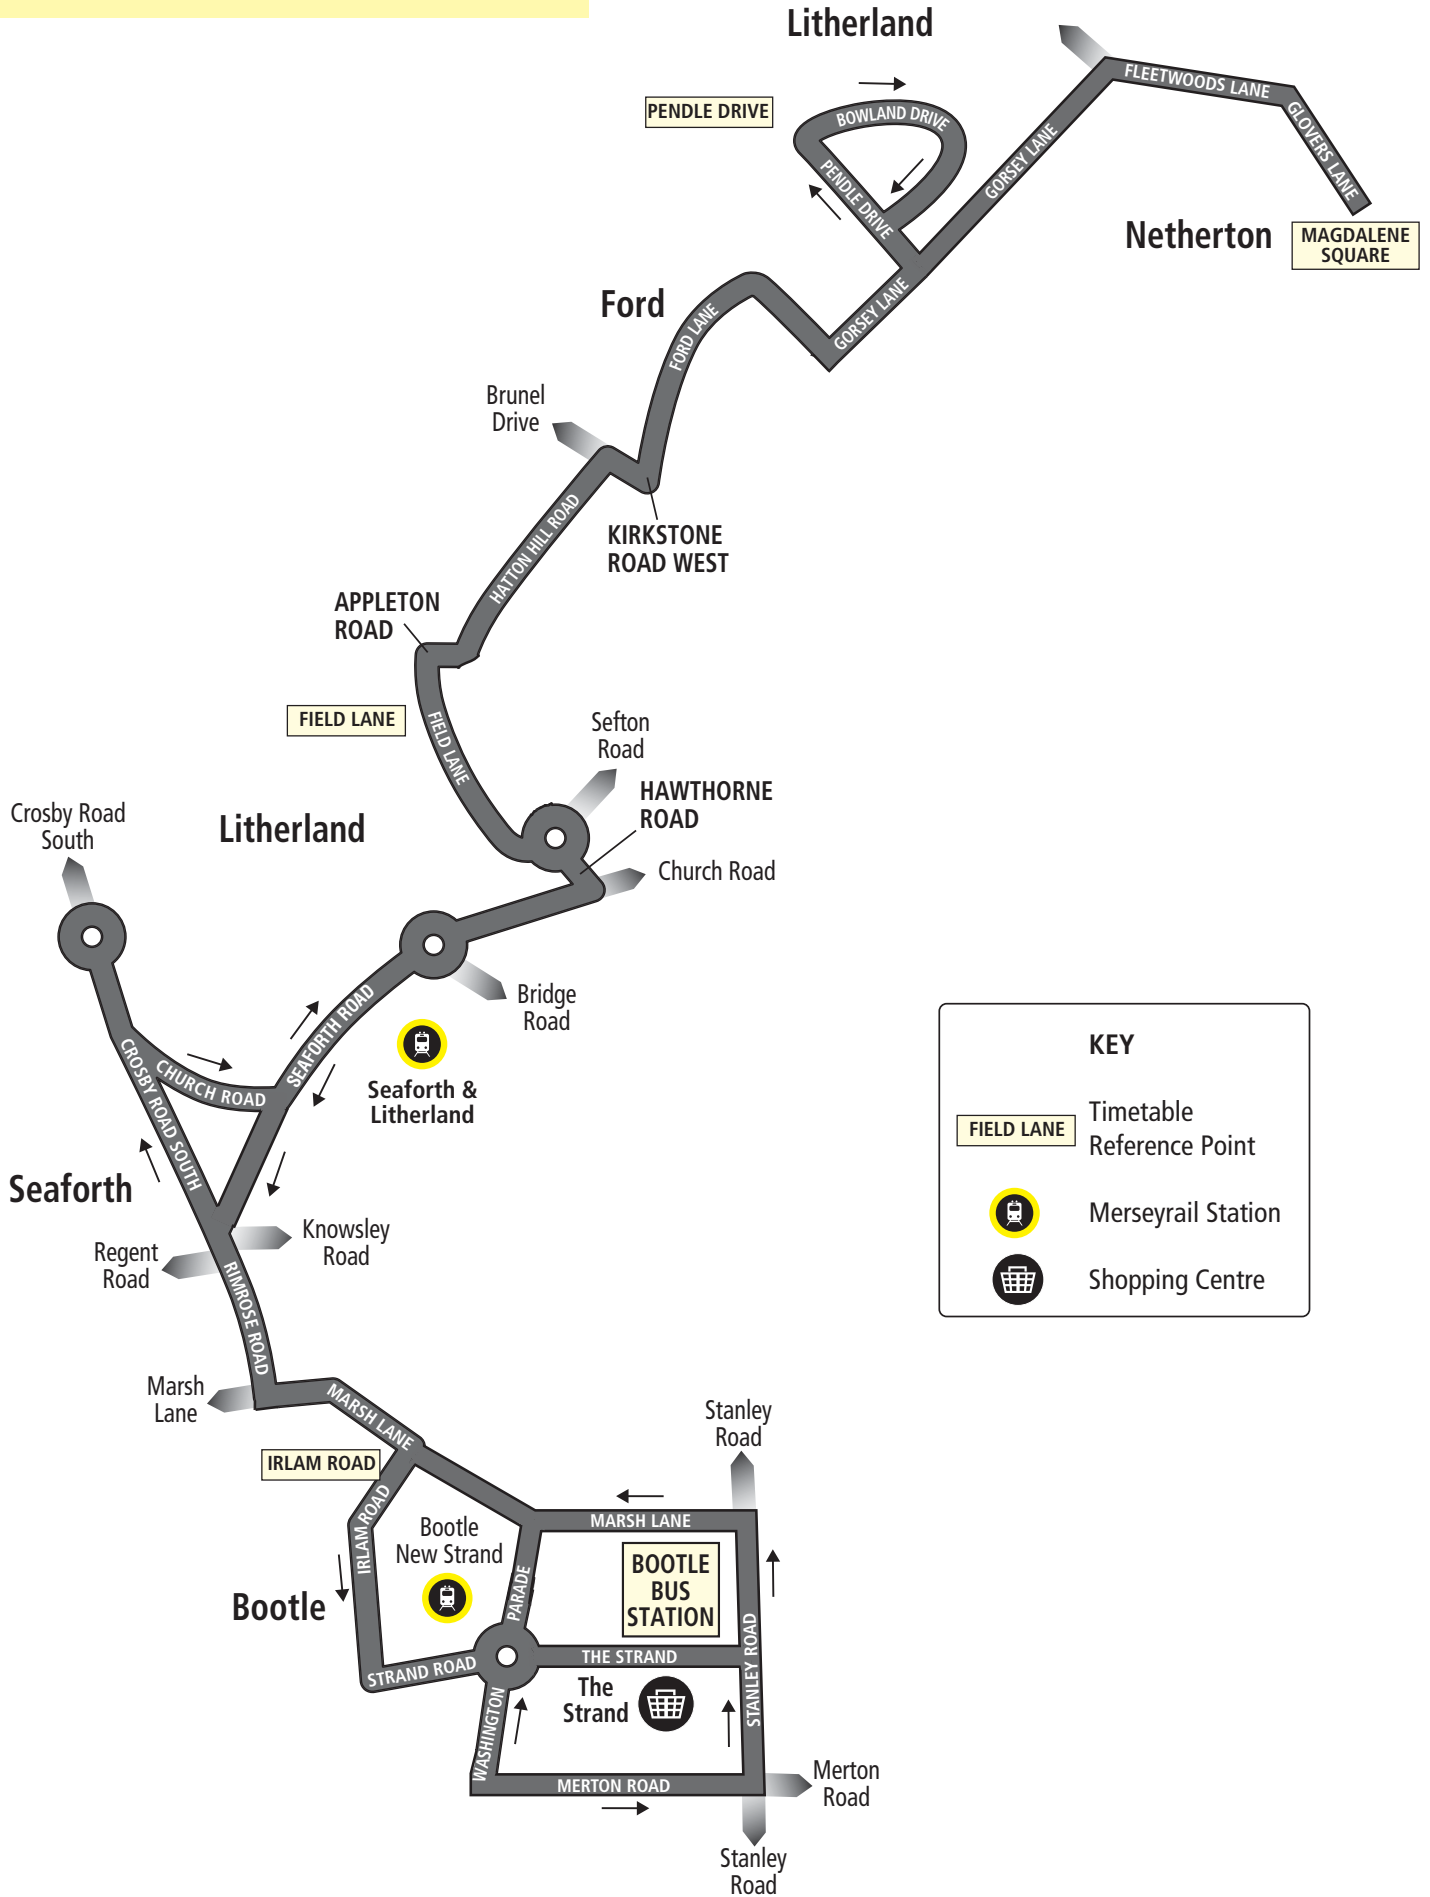

Route 144

Bootle - Litherland circular

KEY	
	Timetable Reference Point
	Merseyrail Station
	Shopping Centre