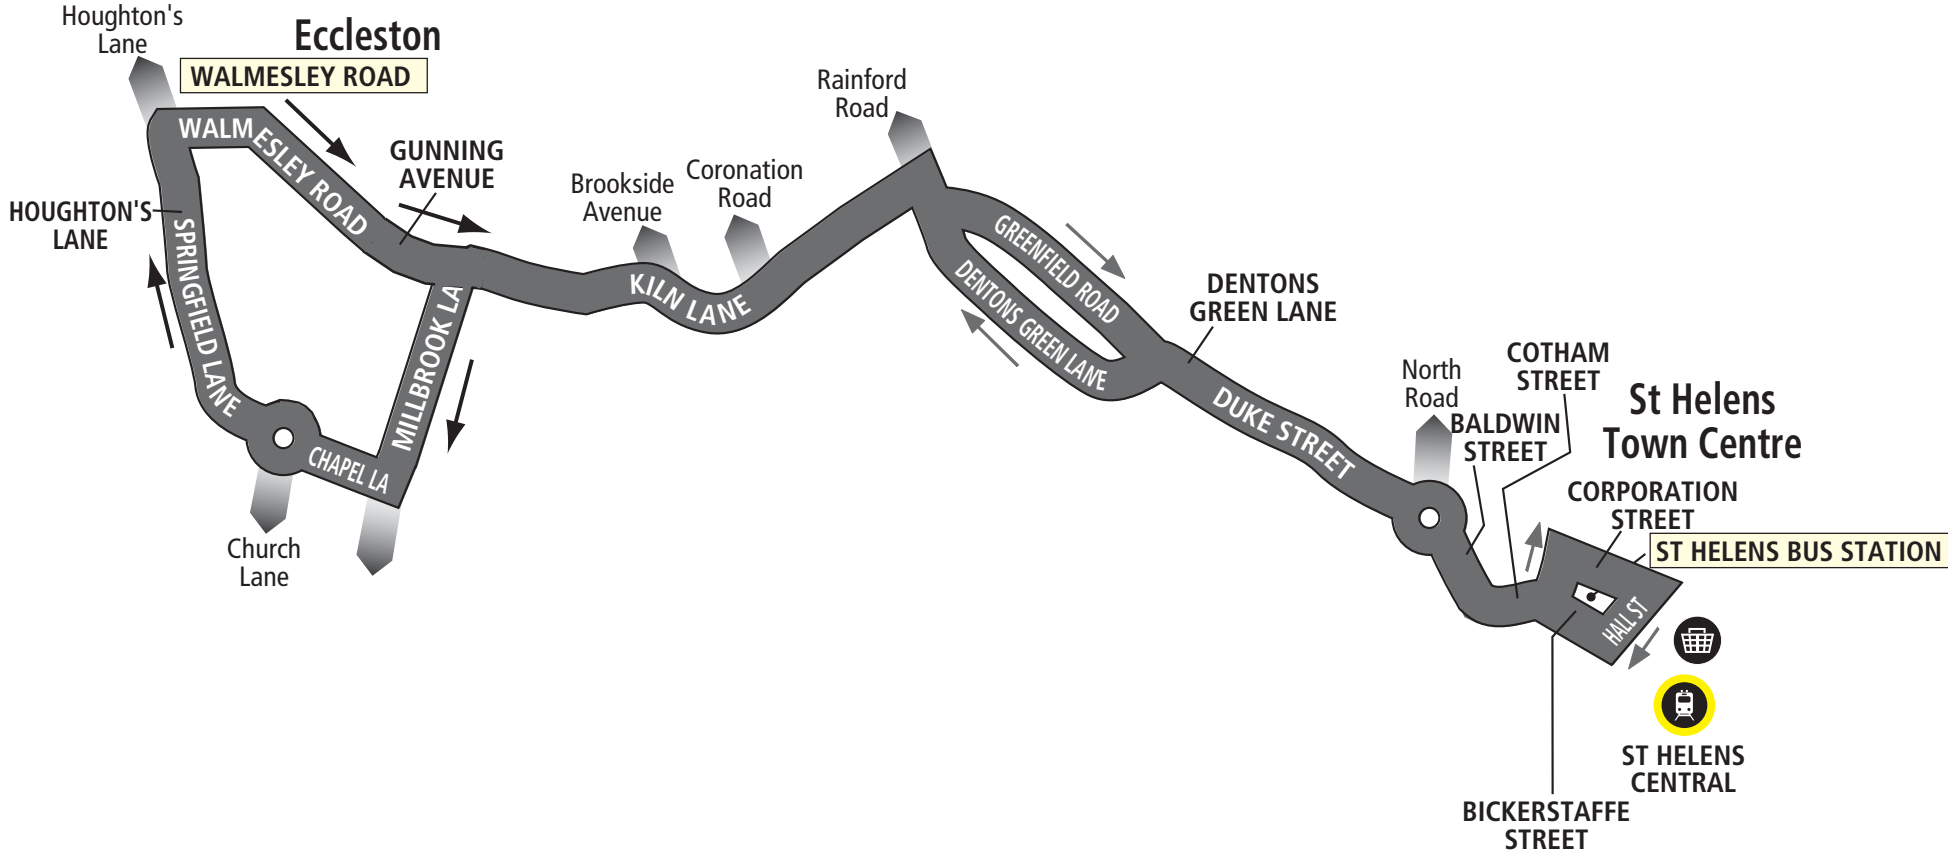

Route 37: from ST HELENS BUS STATION via Bickerstaffe Street, Victoria Square, Cotham Street, Baldwin Street, Duke Street, Dentons Green Lane, Kiln Lane, Millbrook Lane, Chapel Lane, Springfield Lane, Houghton's Lane, Walmesley Road to ECCLESTON (WALMESLEY ROAD).

Return from ECCLESTON (WALMESLEY ROAD) via Walmesley Road, Kiln Lane, Greenfield Road, Dentons Green Lane, Duke Street, Baldwin Street, Cotham Street, Victoria Square, Corporation Street to ST HELENS BUS STATION.

Route 37: St Helens - Eccleston (Walmesley Road)

KEY

-  **ST HELENS BUS STATION** Timetable Reference Point
-  Merseyrail Station
-  Shopping Centre