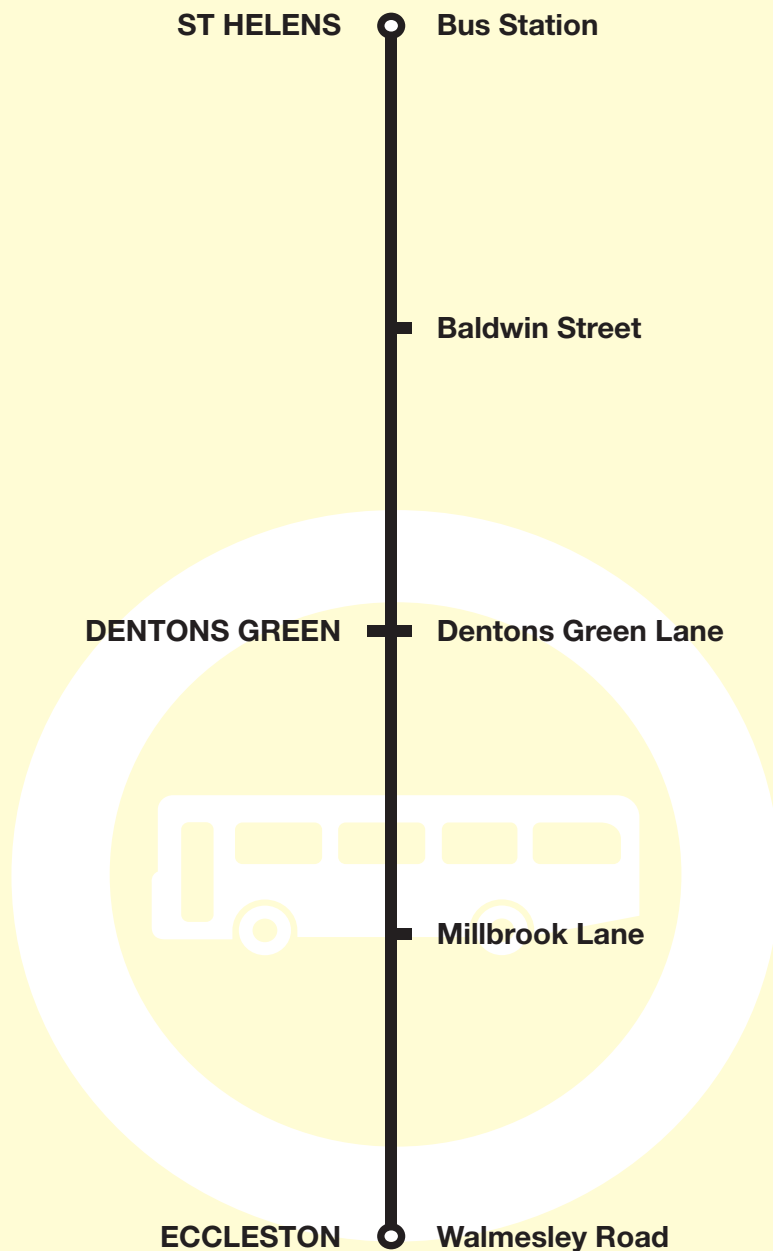

Bus timetable

37 St Helens - Eccleston - St Helens

This service is provided by Arriva and Merseytravel