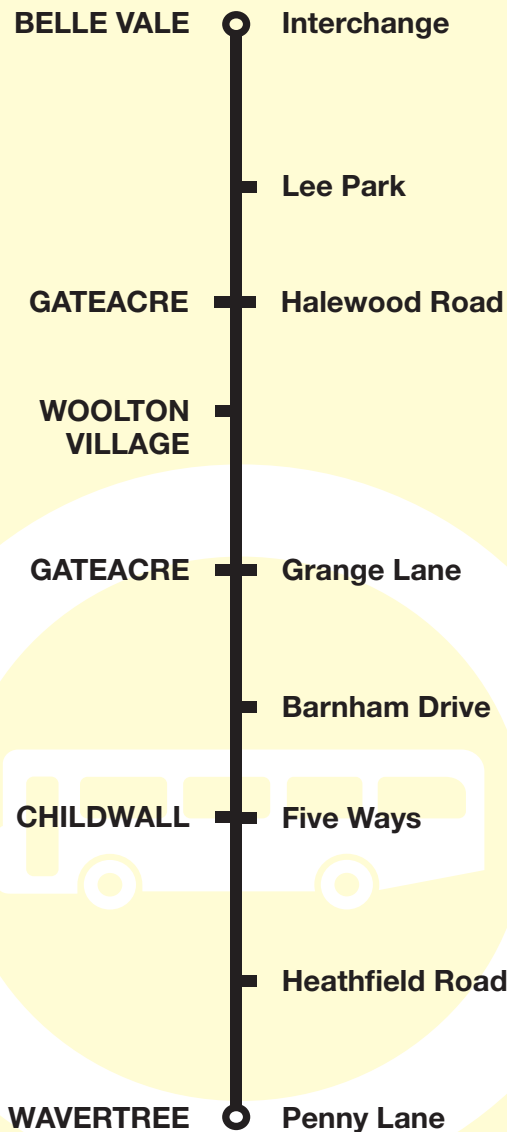

Valid from 23 July 2017

Bus timetable

174 Belle Vale Interchange - Penny Lane

These services are provided by Merseytravel

What's changed?

Route 173: Liverpool to Belle Vale - Service is withdrawn.

Route 174: Route is extended to serve Woolton Village but is curtailed of an evening, no longer serving Allerton Library. Times are changed. Evening and Sunday journeys no longer serve Picton Clock Tower.

Route description

Route 174 between Belle Vale and Allerton (Penny Lane) from: BELLE VALE INTERCHANGE via Hedgefield Road, Childwall Valley Road, Belle Vale Road, Lee Park Avenue, Lee Vale Road, Belle Vale Road, Halewood Road, Out Lane, Kings Drive, Woolton Street, Allerton Road, Church Road, Woolton Hill Road, Rose Brow, Gateacre Brow Grange Lane, Gateacre Park Drive, Barnham Drive, Childwall Valley Road, Queens Drive, Woolton Road, Heathfield Road, to PENNY LANE (SMITHDOWN PLACE).

Sundays and bank holidays

		M		M		M
Penny Lane , Smithdown Place	1033		33			2233
Childwall Fiveways Childwall Valley Rd	1038	then at	38			2238
<i>Gateacre Brow</i>	1048	these	48	until		2248
Woolton Village	1152	mins	52			2252
Belle Vale Interchange	1101	past	01			2301

Code used on this page:

- Merseytravel Bus Service operated by HTL Buses

Route 174:

Belle Vale Interchange - Penny Lane

KEY

ROSE LANE Timetable Reference Point

Shopping area