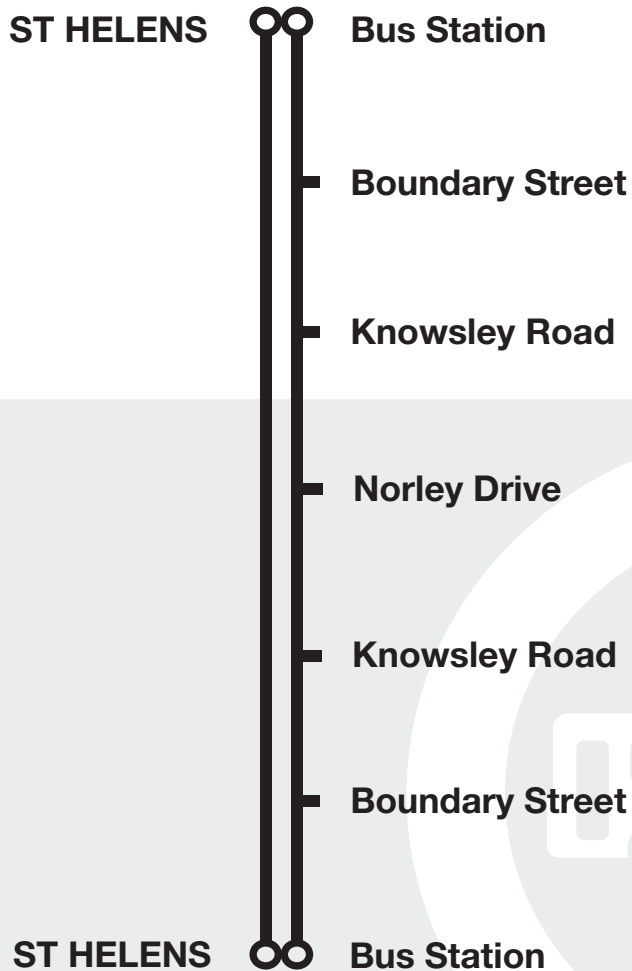

Valid from **4 September 2016**

Bus times

153

St Helens - Norley Drive - St Helens

This service is provided by Merseytravel

www.merseytravel.gov.uk

153

St Helens - Norley Drive - St Helens

Merseytravel
bus service

Mondays to Saturdays

St Helens Bus Station		1107	1305	1507
Norley Drive		1118	1318	1518
St Helens Bus Station		1129	1329	1529

Sundays - No Service

Route Descriptions

Route 153: from ST HELENS BUS STATION via Bickerstaffe Street, Victoria Square, Cotham Street, Baldwin Street, Duke Street, Boundary Road, Knowsley Road, Millfields, Saleswood Avenue, Trapwood Close, Norley Drive, Pinfold Drive, The Avenue, Millfields, Knowsley Road, Boundary Road, Duke Street, Baldwin Street, Cotham Street, Victoria Square, Bickerstaffe Street to ST HELENS BUS STATION.

What's changed?

New service introduced to replace the withdrawn 137 at Norley Drive

Any comments about this service?

We'd like to know what you think of the service, or if you have left something in a bus station, please contact us at Merseytravel: