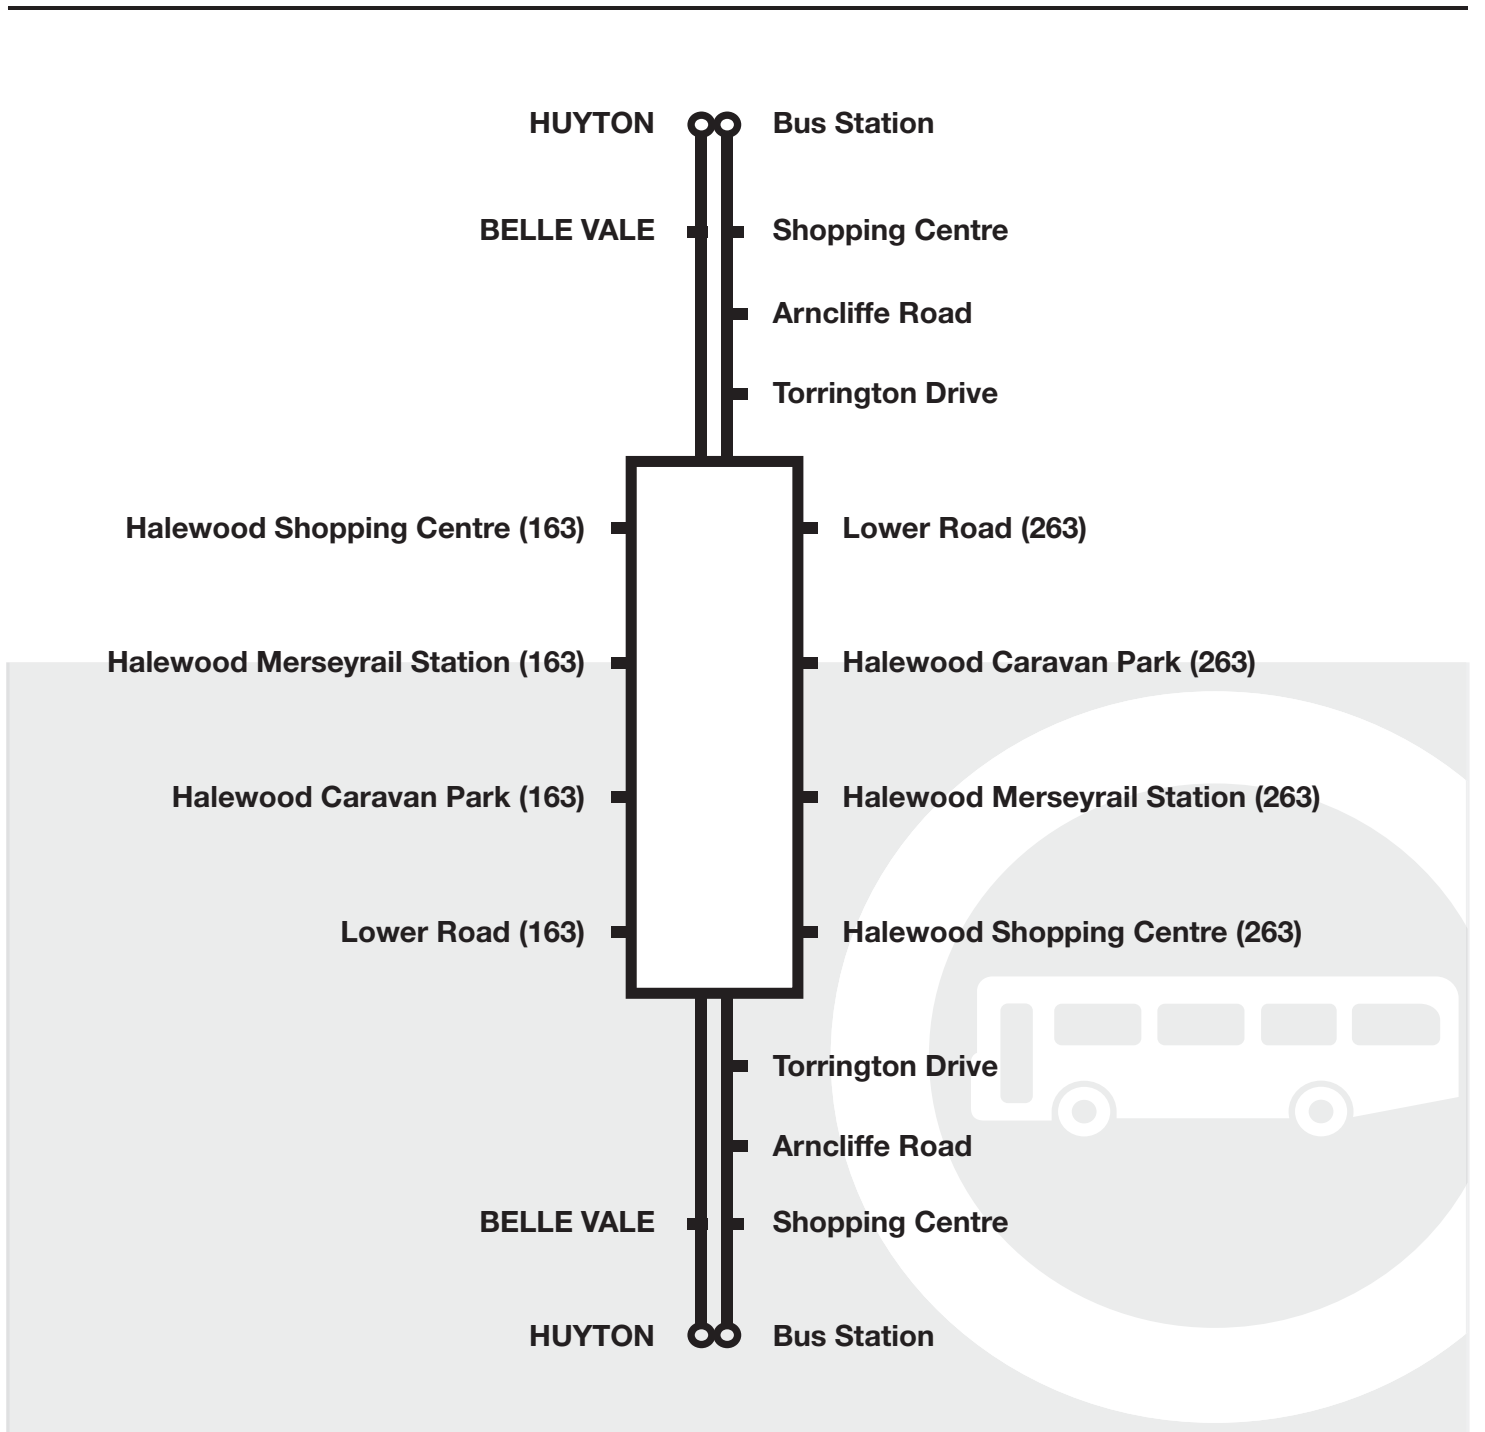

Bus times

163, 263

Huyton - Halewood circulars