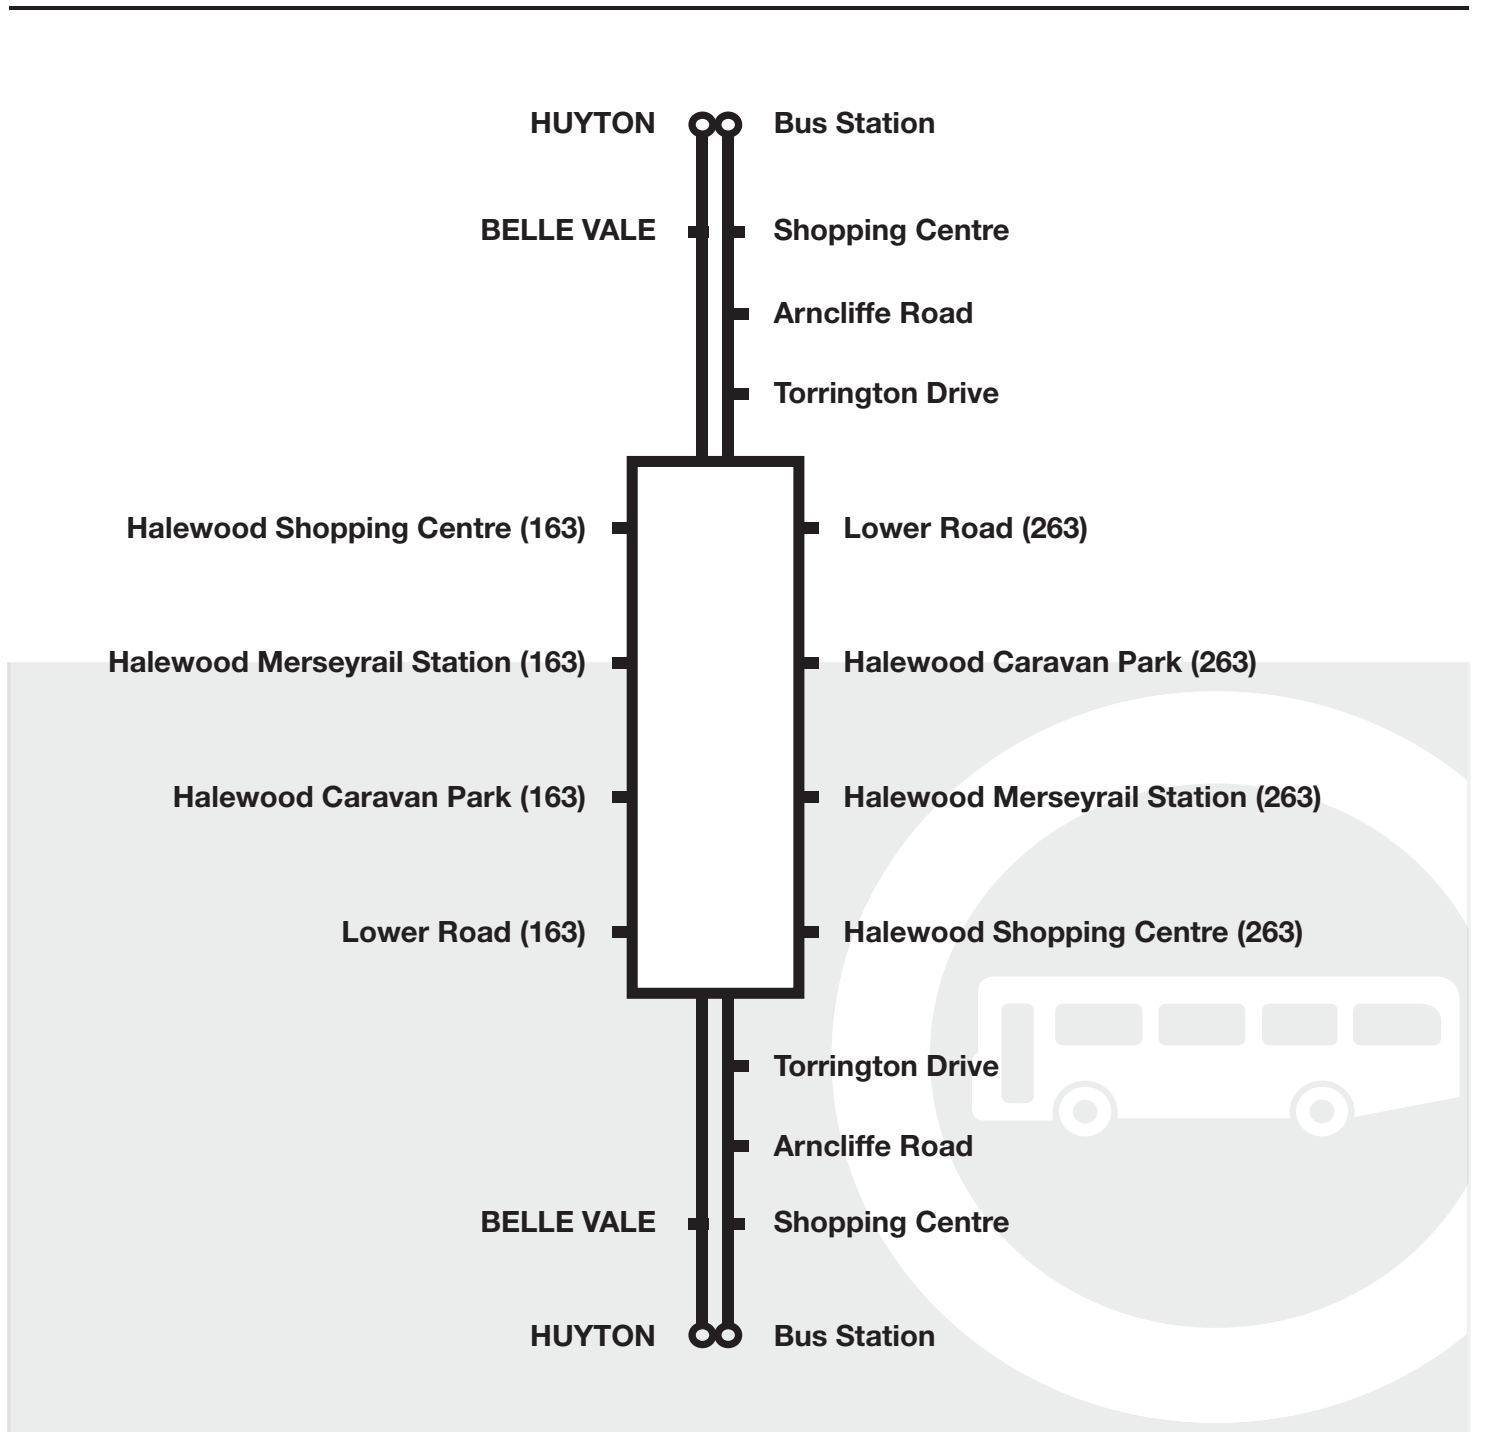

Bus times

163, 263

Huyton - Halewood circulars