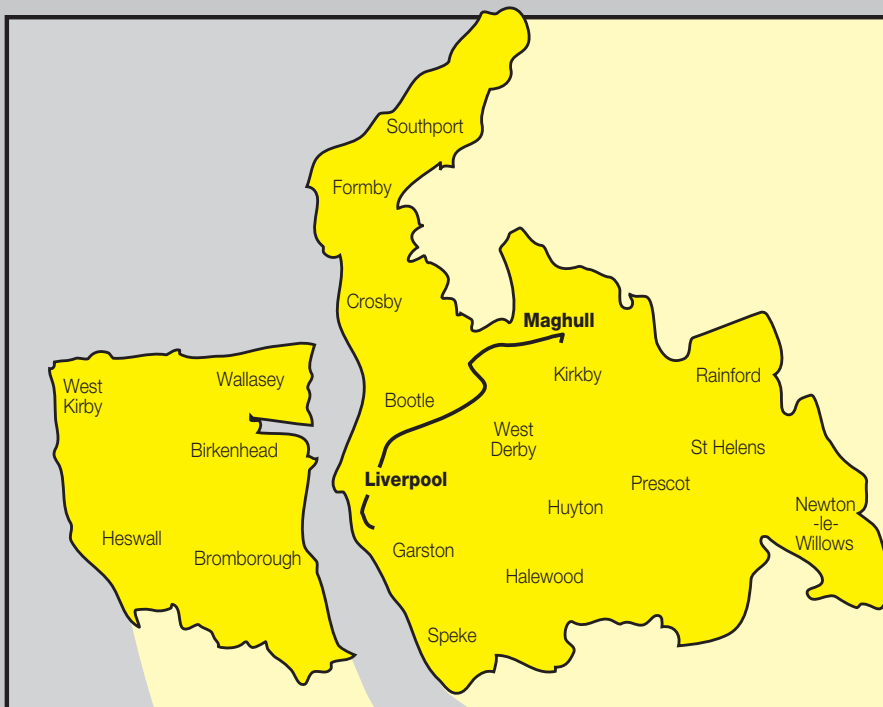

Dingle - Maghull (Ashworth Hospital) Dingle - Netherton

serving:

- Old Roan ⇌
- Netherton
- Aintree ⇌
- Black Bull
- Walton
- Vauxhall
- Liverpool ⇌
- Dingle

Timetable valid from 30 August 2015

Changes contained in this edition:

Sunday daytime Route 30A journeys are curtailed to operate between Dingle and Netherton - as a 30E from Dingle and a 30 from Netherton. Times are changed.
(Monday to Saturday evening journeys are unchanged)

Routes 30, 30A and 30E are
funded by Merseytravel
but operated by:

HTL Buses

Travel
Information

traveline
public transport info

0151 236 7676

www.merseytravel.gov.uk

DEL 140815

This timetable has been produced by Merseytravel. Merseytravel is funded by the five Local Authorities of Merseyside.