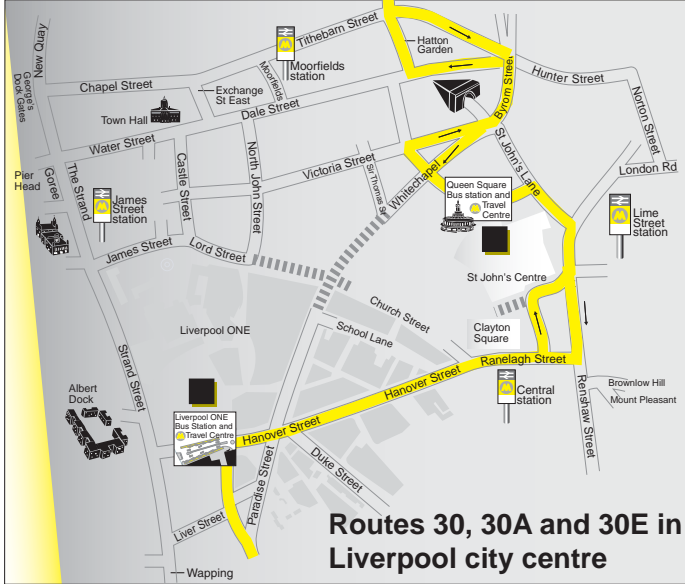

**Route 30A between Dingle and Maghull: from** DINGLE (ULLET ROAD/BELVEDERE ROAD) via Ullet Road, Dingle Lane, Dingle Mount, Beloe Street, Mill Street, Warwick Street, Park Place, St James Place, St James Street, Park Lane, Paradise Street, Price Street, Liverpool ONE Bus Station, Hanover Street, Ranelagh Street, Great Charlotte Street, Elliot Street, Lime Street, St George's Place, Queen Square Bus Station, Crosshall Street, Victoria Street, Byrom Street, Dale Street, Hatton Garden, Vauxhall Road, Boundary Street, Kirkdale Road, Smith Street, Westminster Road, Barlows Lane, County Road, Rice Lane, Walton Vale, Warbreck Moor, Ormskirk Road, Dunningbridge Road, Northway, Liverpool Road South, Liverpool Road North, Westway, Eastway, Deyes Lane, Moss Lane, Dodds Lane, Park Lane, School Lane, Villas Road to MAGHULL (ASHWORTH HOSPITAL).

**Routes 30 and 30A:  
Dingle - Liverpool - Maghull  
Route 30E: Dingle - Netherton**

**KEY**

- Timetable Reference Point
- Shopping
- Merseyrail Station
- Hospital

See map on right for route within Liverpool city centre