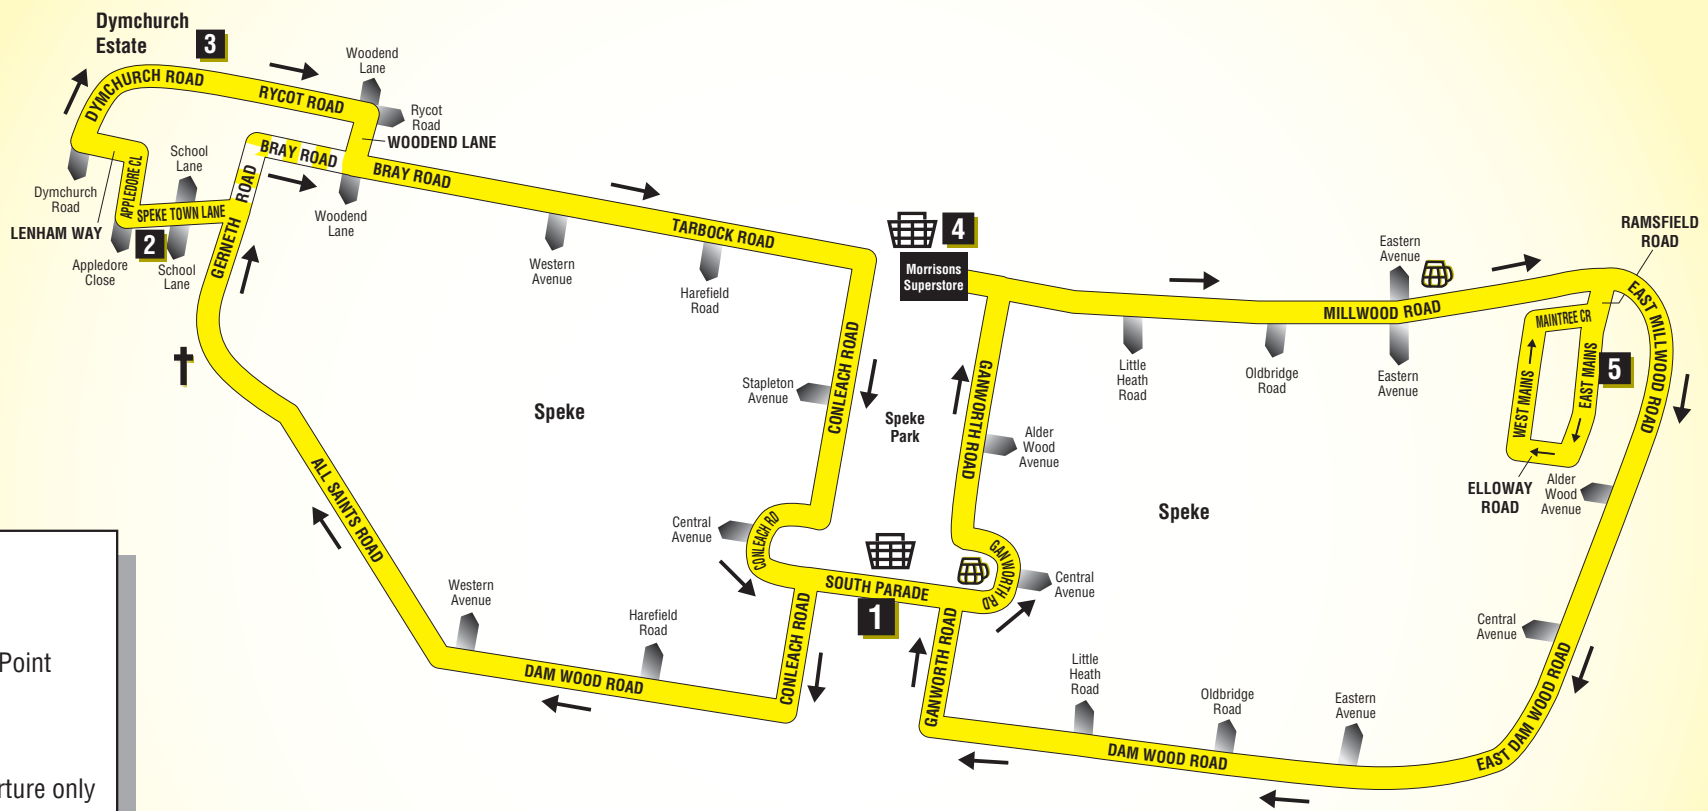

**Codes used on this page:**

► - means that this bus runs direct from Gerneth Road to Bray Road instead of via the Dymchurch Estate, so the time shown here is at Gerneth Road

Ⓜ - Merseytravel Bus Service operated by HTL Buses (Mondays to Fridays) and Halton Transport (Saturdays)

**KEY**

- 1** Timetable Reference Point
- † Church
- 1705 departure only
- Shopping
- Public House
- Bus operates in this direction only

**Route 211 (all buses except the 1705 departure):** from SPEKE (SOUTH PARADE) via South Parade, Conleach Road, Dam Wood Road, All Saints Road, Gernerth Road, Speke Town Lane, Appledore Close, Lenham Way, Dymchurch Road, Rycot Road, Woodend Lane, Bray Road, Tarbock Road, Conleach Road, South Parade, Ganworth Road, Morrisons Superstore Bus Facility, Millwood Road, East Millwood Road, Ramsfield Road, Maintree Crescent, East Mains, Elloway Road, West Mains, Maintree Crescent, Ramsfield Road, East Millwood Road, East Dam Wood Road, Dam Wood Road, Ganworth Road, South Parade to SPEKE (SOUTH PARADE).

**Bus departing at 1705:** from SPEKE (SOUTH PARADE) via South Parade, Conleach Road, Dam Wood Road, All Saints Road, Gernerth Road, Bray Road, Tarbock Road, Conleach Road, South Parade, Ganworth Road, Morrisons Superstore Bus Facility, Millwood Road, East Millwood Road, Ramsfield Road, Maintree Crescent, East Mains, Elloway Road, West Mains, Maintree Crescent, Ramsfield Road, East Millwood Road, East Dam Wood Road, Dam Wood Road, Ganworth Road, South Parade to SPEKE (SOUTH PARADE).