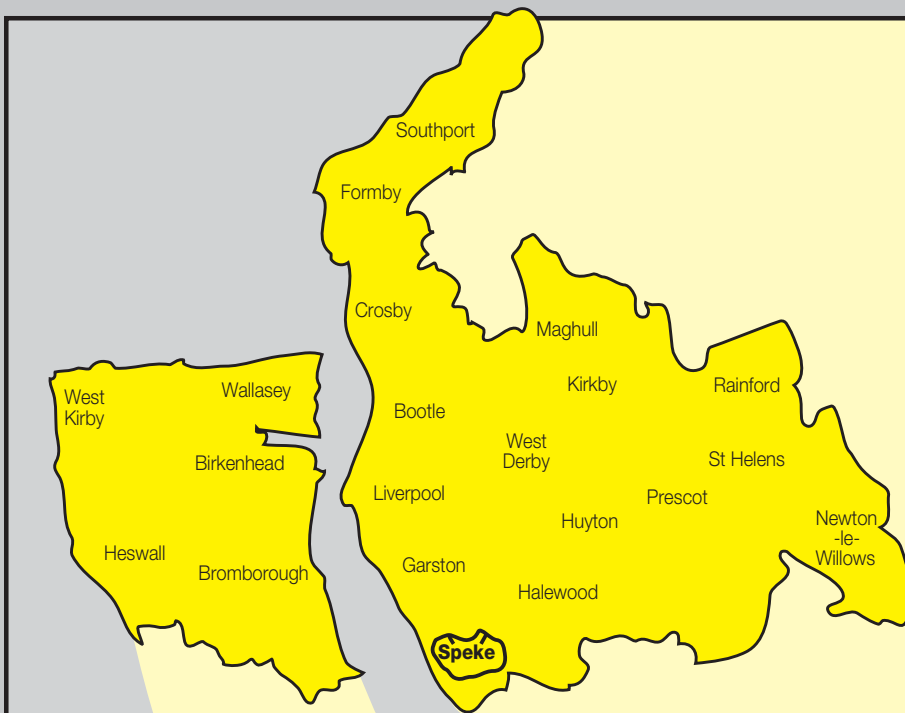

## Speke circular

**serving:**

- South Parade
- Dymchurch Estate
- Morrisons store
- South Parade

**Timetable valid from 5 September 2015**

**Changes contained in this edition:**

Saturday journeys are now operated for Merseytravel by Halton Transport. (The route and the times are unchanged.)

**Codes used on this page:**

► - means that this bus runs direct from Gerneth Road to Bray Road instead of via the Dymchurch Estate, so the time shown here is at Gerneth Road

Ⓜ - Merseytravel Bus Service operated by HTL Buses (Mondays to Fridays) and Halton Transport (Saturdays)

**KEY**

- 1** Timetable Reference Point
- † Church
- 1705 departure only
- Shopping
- Public House
- Bus operates in this direction only

**Route 211 (all buses except the 1705 departure):** from SPEKE (SOUTH PARADE) via South Parade, Conleach Road, Dam Wood Road, All Saints Road, Gernerth Road, Speke Town Lane, Appledore Close, Lenham Way, Dymchurch Road, Rycot Road, Woodend Lane, Bray Road, Tarbock Road, Conleach Road, South Parade, Ganworth Road, Morrisons Superstore Bus Facility, Millwood Road, East Millwood Road, Ramsfield Road, Maintree Crescent, East Mains, Elloway Road, West Mains, Maintree Crescent, Ramsfield Road, East Millwood Road, East Dam Wood Road, Dam Wood Road, Ganworth Road, South Parade to SPEKE (SOUTH PARADE).

**Bus departing at 1705:** from SPEKE (SOUTH PARADE) via South Parade, Conleach Road, Dam Wood Road, All Saints Road, Gernerth Road, Bray Road, Tarbock Road, Conleach Road, South Parade, Ganworth Road, Morrisons Superstore Bus Facility, Millwood Road, East Millwood Road, Ramsfield Road, Maintree Crescent, East Mains, Elloway Road, West Mains, Maintree Crescent, Ramsfield Road, East Millwood Road, East Dam Wood Road, Dam Wood Road, Ganworth Road, South Parade to SPEKE (SOUTH PARADE).