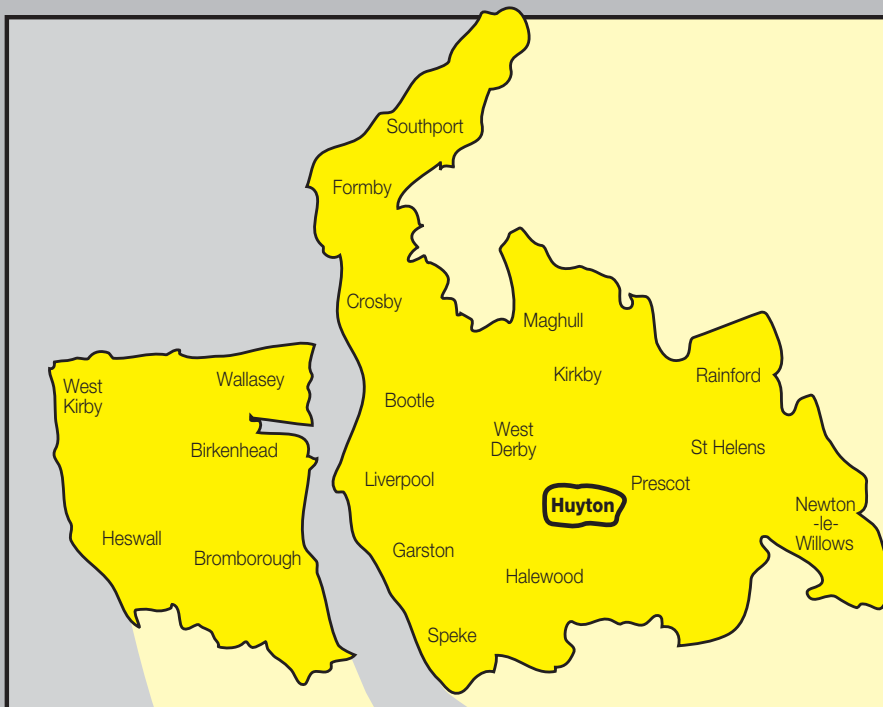

Huyton circulars

serving:

- Huyton
- Hurst Park Drive
- Salerno Drive
- Mosscroft

Timetable valid from 6 September 2015

Changes contained in this edition:

Route 146 journeys to run 2 minutes earlier.
Route 245 journeys to run 1 minute later.
Route 247 journeys to run 1 minute earlier.
(Route 246 is unchanged).

Buses in this timetable are
funded by Merseytravel
but operated by:

HTL Buses

Travel
Information

traveline
public transport info

0151 236 7676

www.merseytravel.gov.uk

DEL 250815

This timetable has been produced by Merseytravel. Merseytravel is funded by the five Local Authorities of Merseyside.