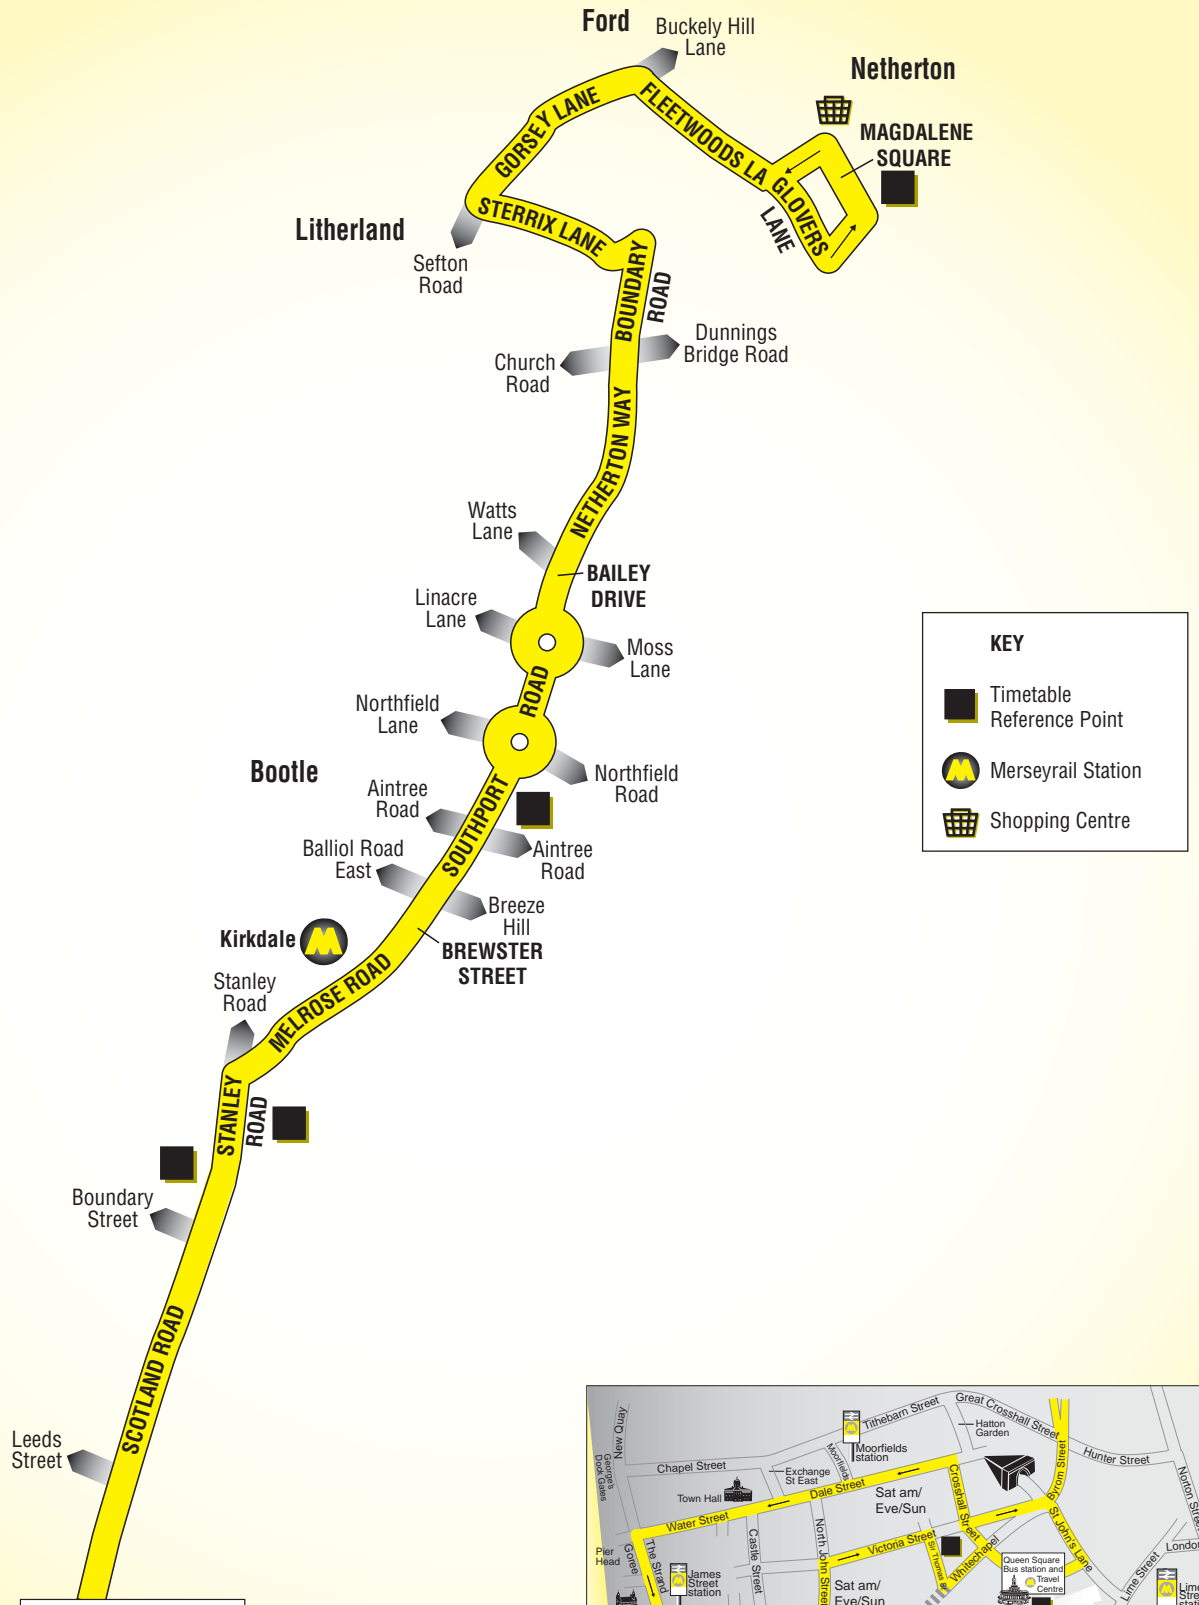

Route 56: Liverpool - Netherton

KEY

- Timetable Reference Point
- Merseyrail Station
- Shopping Centre

See map on right for route within Liverpool city centre