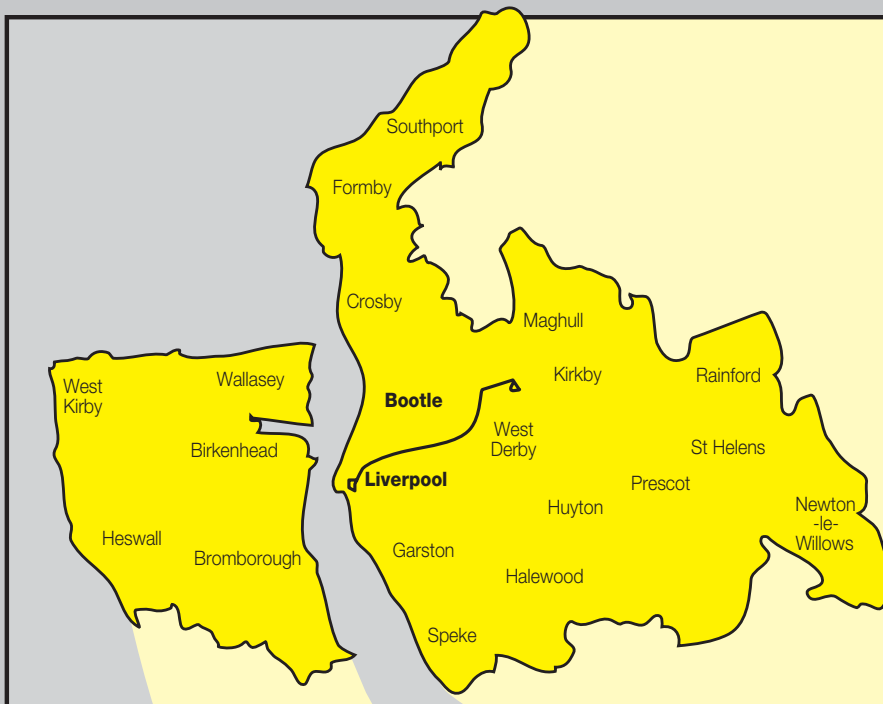

56

Bus times

Merseytravel

Liverpool - Netherton

serving:

■ Liverpool  ⇌

■ Kirkdale ⇌

■ Bootle

Route 56 between Liverpool and Netherton: from either LIVERPOOL ONE BUS STATION via Strand Street, James Street, Lord Street, North John Street, Victoria Street, **or** LIVERPOOL (SIR THOMAS STREET) via Sir Thomas Street, Whitechapel, Crosshall Street, Victoria Street, Byrom Street, Scotland Road, Stanley Road, Melrose Road Brewster Street, Southport Road, Bailey Drive, Netherton Way, Boundary Road, Sterrix Lane, Gorse Lane, Fleetwoods Lane, Glovers Lane, St Oswalds Lane, Peterborough Drive to NETHERTON (MAGDALENE SQUARE).

See map on right for route within Liverpool city centre

**Route 56
in the city centre**

Route 56 between Netherton and Liverpool: from NETHERTON (MAGDALENE SQUARE) via Glovers Lane, Fleetwoods Lane, Gorsey Lane, Sterrix Lane, Boundary Road, Netherton Way, Bailey Drive, Southport Road, Brewster Street, Melrose Road, Stanley Road, Scotland Road, Byrom Street, Whitechapel, St Johns Lane to QUEEN SQUARE BUS STATION. Buses operated for Merseytravel then continue via Crosshall Street, Dale Street, Water Street, The Strand, Strand Street to LIVERPOOL ONE BUS STATION.

Codes used on this page:

- Merseytravel Bus Service operated by HTL Buses

- means this bus continues to and finishes at Kirkdale station, arriving 5 minutes later

56

Netherton - Liverpool

Merseytravel bus service