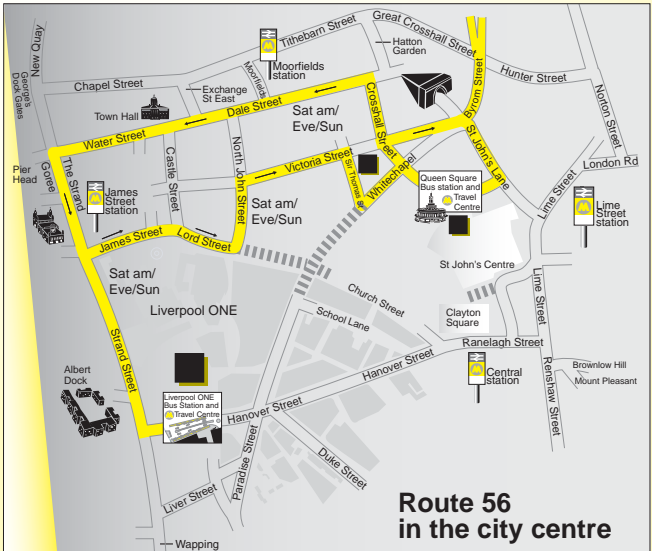

Route 56 between Liverpool and Netherton: from either LIVERPOOL ONE BUS STATION via Strand Street, James Street, Lord Street, North John Street, Victoria Street, **or** LIVERPOOL (SIR THOMAS STREET) via Sir Thomas Street, Whitechapel, Crosshall Street, Victoria Street, Byrom Street, Scotland Road, Stanley Road, Melrose Road Brewster Street, Southport Road, Bailey Drive, Netherton Way, Boundary Road, Sterrix Lane, Gorse Lane, Fleetwoods Lane, Glovers Lane, St Oswalds Lane, Peterborough Drive to NETHERTON (MAGDALENE SQUARE).

Codes used on this page:

- Merseytravel Bus Service operated by Arriva (morning buses) and HTL Buses (Saturday evening and all Sunday buses)

Route 56: Liverpool - Netherton

KEY

- Timetable Reference Point
- Merseyrail Station
- Shopping Centre

See map on right for route within Liverpool city centre

**Route 56
in the city centre**

Route 56 between Netherton and Liverpool: from NETHERTON (MAGDALENE SQUARE) via Glovers Lane, Fleetwoods Lane, Gorsey Lane, Sterrix Lane, Boundary Road, Netherton Way, Bailey Drive, Southport Road, Brewster Street, Melrose Road, Stanley Road, Scotland Road, Byrom Street, Whitechapel, St Johns Lane to QUEEN SQUARE BUS STATION. Buses operated for Merseytravel then continue via Crosshall Street, Dale Street, Water Street, The Strand, Strand Street to LIVERPOOL ONE BUS STATION.

Mondays to Fridays

Netherton Magdalene Square	0507	0537	then	07	37		1707	1740	1810	1840	1910	1940	2004
Southport Road, Aintree Road	0523	0553	at	23	53		1723	1756	1826	1856	1924	1954	2017
Kirkdale Scotland Road, Stanley Road	0533	0603	these	33	03	until	1733	1804	1834	1904	1931	200	2026
Queen Square Bus Station	0540	0610	mins	40	10		1740	1817	1847	1917	1943	2013	2034
Liverpool ONE Bus Station	-	-	past	-	-		-	-	-	-	-	-	2039