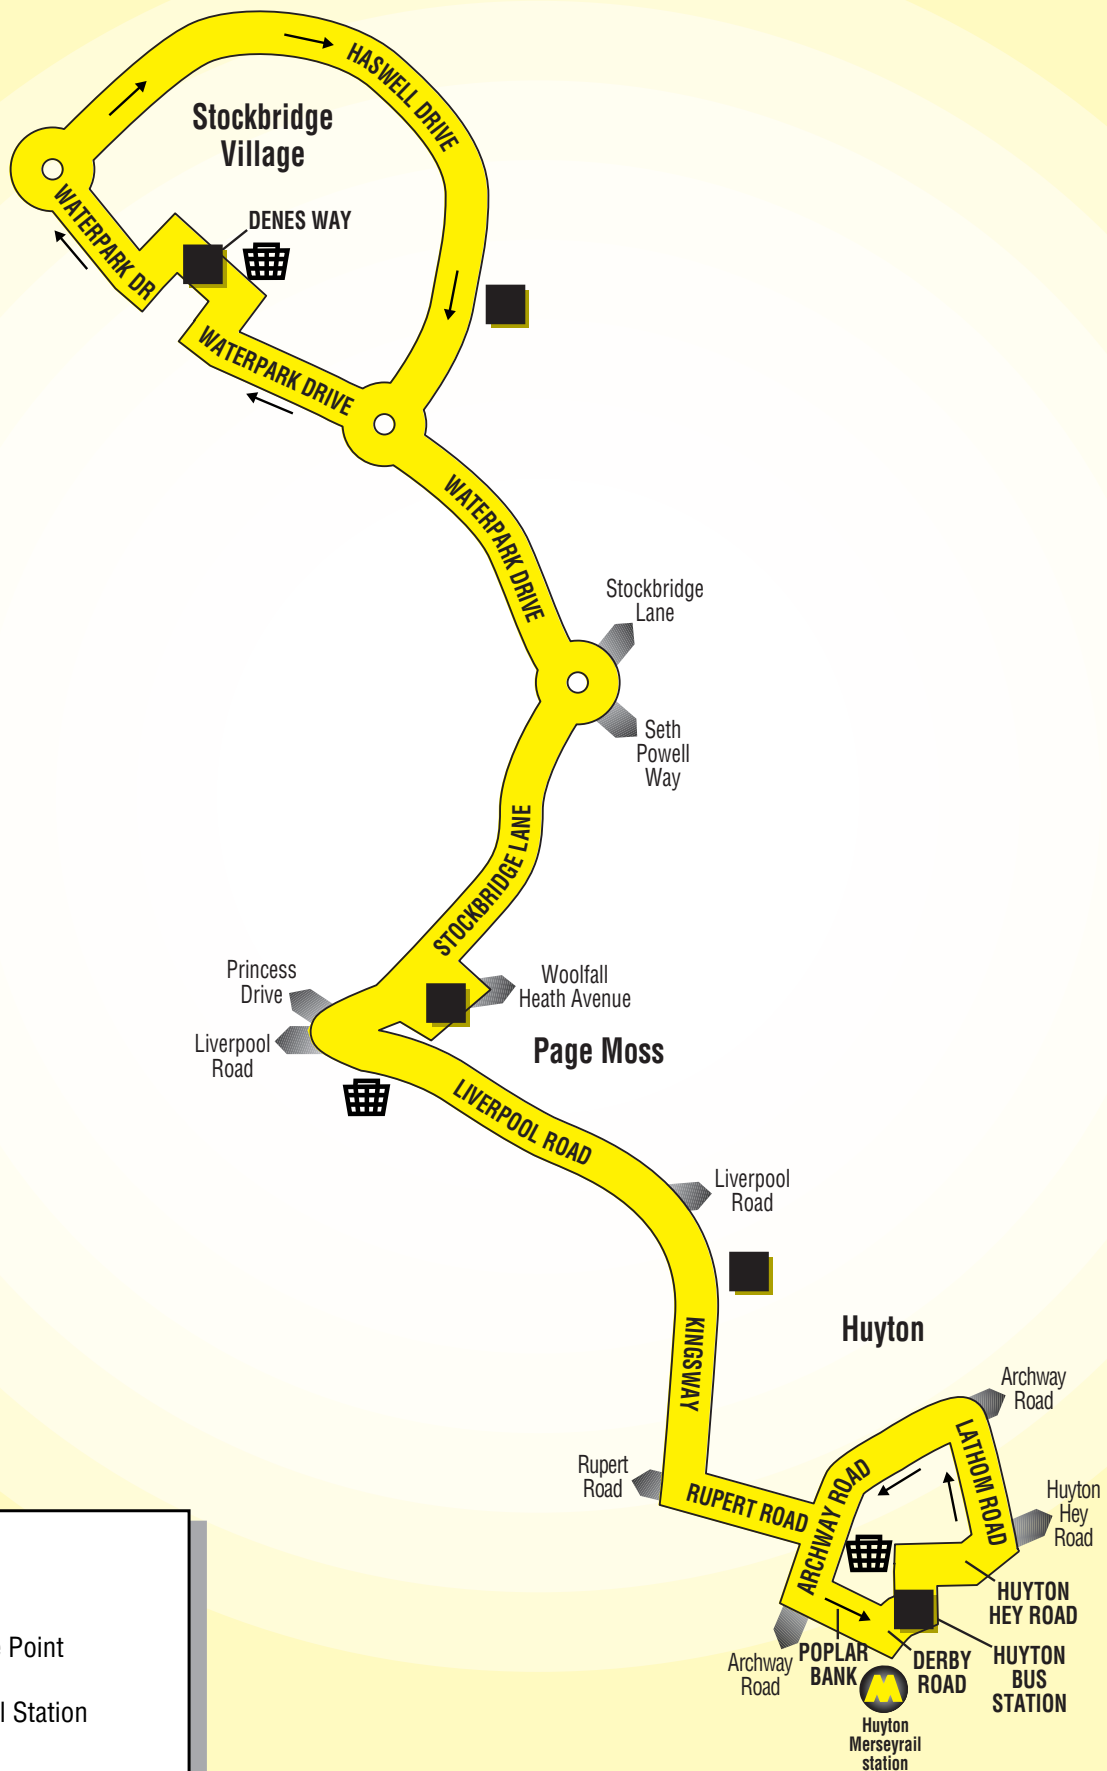

Route 258: Stockbridge Village - Huyton circular

KEY

- Timetable Reference Point
- Merseyrail Station
- Shopping