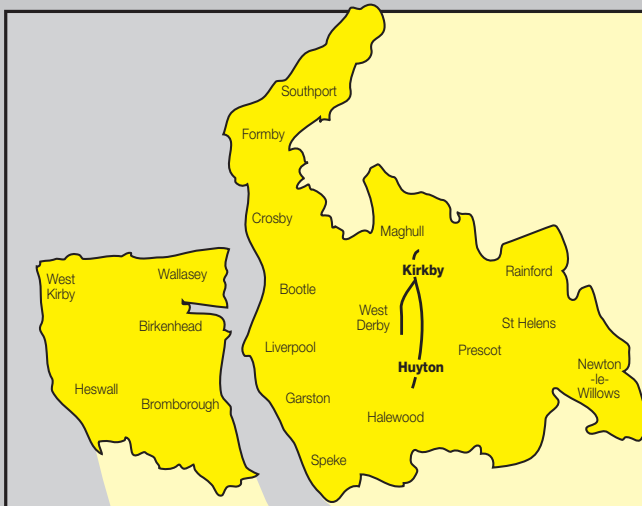

Huyton Industrial Estate - Kirkby Admin Page Moss - Kirkby Admin - Page Moss

serving:

- Huyton Ind. Estate
- Huyton
- Page Moss
- Croxteth
- Knowsley Village
- Kirkby Admin

Timetable valid from 07 October 2012

Changes contained in this edition:

Early morning Route 897 and 898 buses now also run on bank holidays. (All other times are unchanged.)
(Route 899 is unchanged.)

Routes 897, 898 and 899 are
funded by Merseytravel
but operated by:

HTL Buses

Travel
Information

traveline
public transport info

0871 200 22 33

Calls costs 10p per minute from
land lines, mobiles may vary

www.merseytravel.gov.uk

DEL 030912