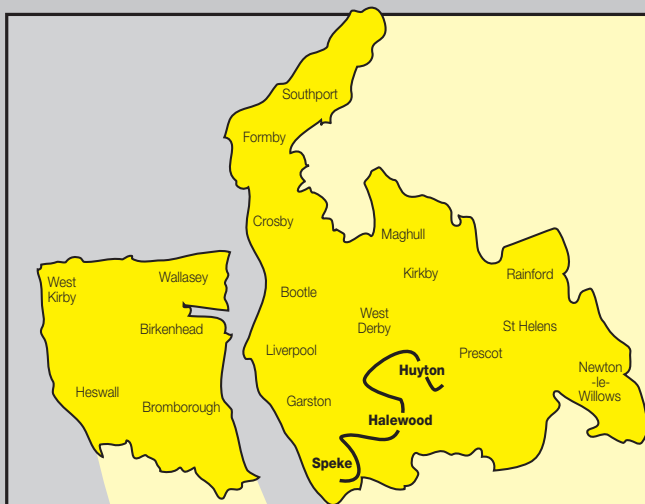

Liverpool John Lennon Airport - Huyton Industrial Estate

serving:

- Liverpool John Lennon Airport
  above us only sky
- Jaguar Land Rover
- Hunts Cross
- Halewood
- Netherley
- Belle Vale
- Huyton
- Huyton Industrial Estate

Timetable valid from 11 March 2013

Changes contained in this edition:

Buses are rerouted to run along the full length of Woodend Avenue, so no longer serve Shaw Road or Gaskill Road.
Some daytime buses are rerouted in Huyton to run via Ellis Ashton Street.
(The times are unchanged.)

Route 883 is
funded by Merseytravel
but operated by:

HTL Buses

Travel
Information

traveline
public transport info

0871 200 22 33

Calls costs 10p per minute from
land lines, mobiles may vary

www.merseytravel.gov.uk

DEL 180213