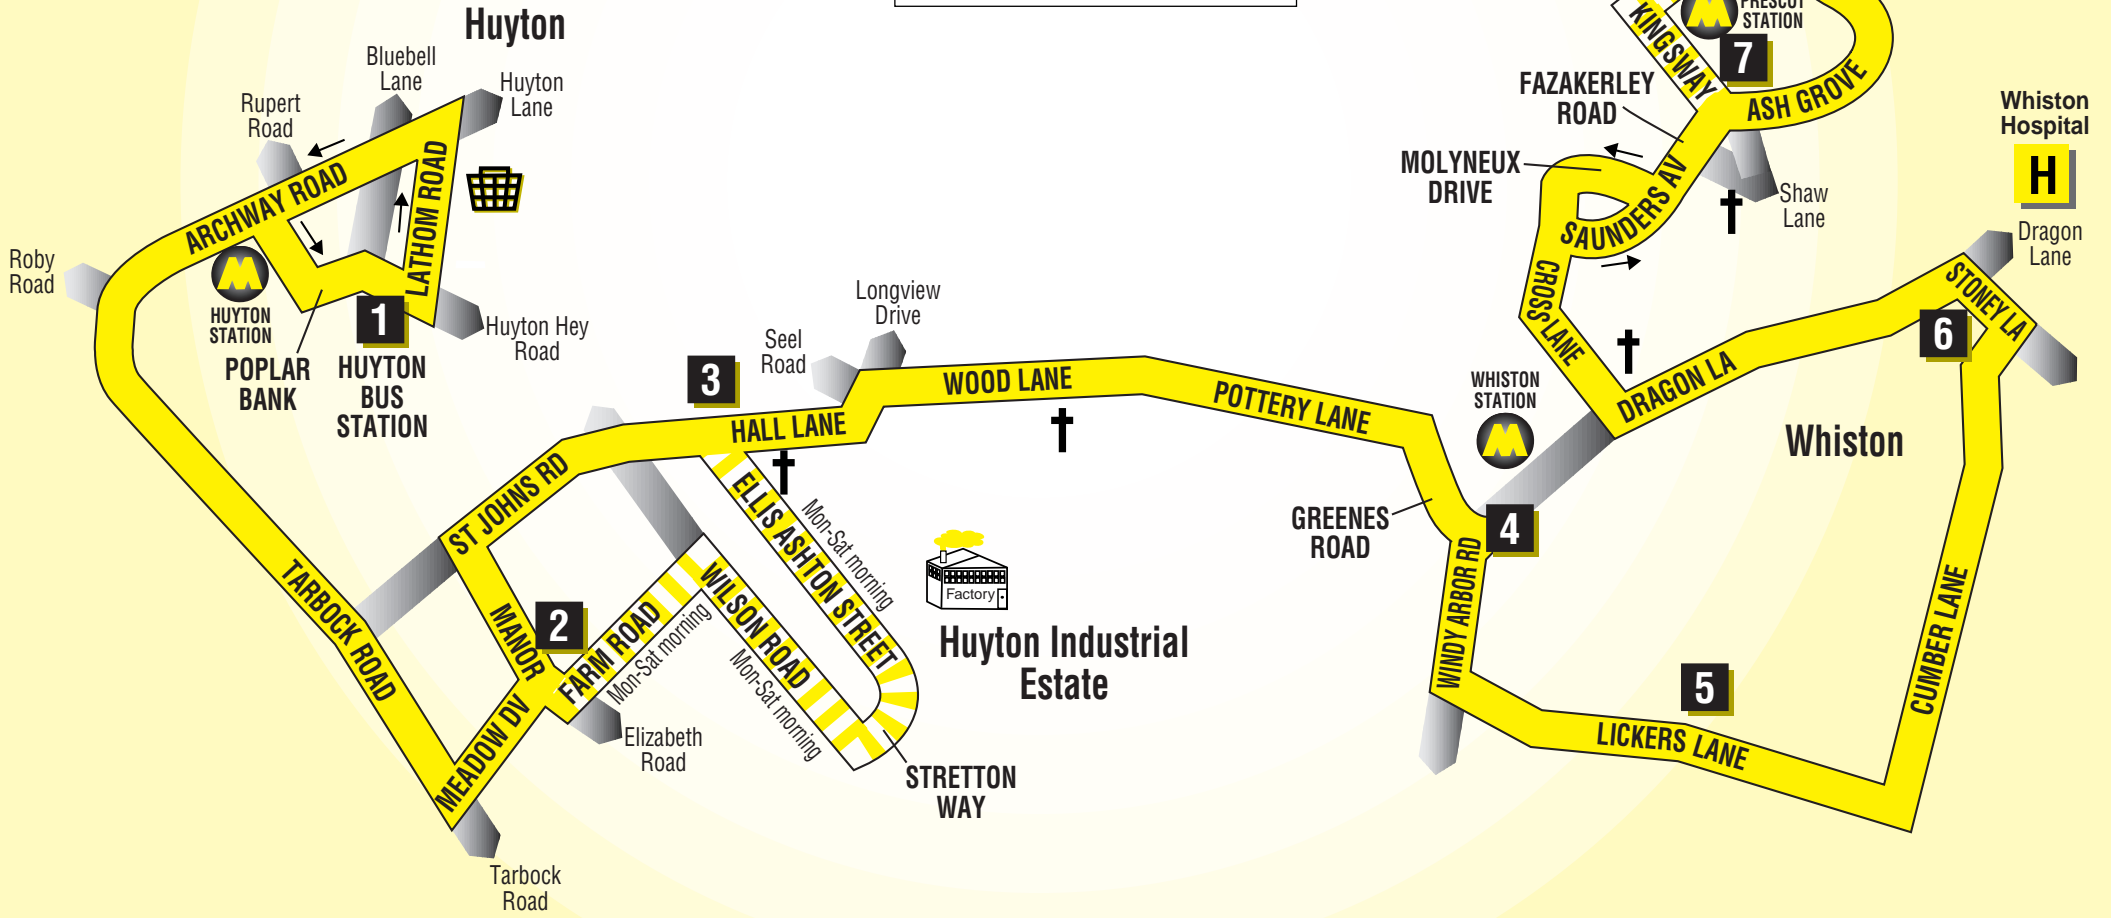

Route 248: Huyton - Prescot - Huyton

Monday to Saturday morning journeys only

Key

- Timetable Reference Point
- Industrial Site
- Hospital
- Merseyrail station

248

Huyton - Prescot - Huyton
via Whiston Hospital

Merseytravel
bus service

Mondays to Saturdays		M	M	M	M	M	M	M	M	M	M	M		
1	Huyton Bus Station	-	-	0648	0718	0748	then no service until	-	1845	45		2245	2345	
2	Huyton Manor Farm Road	-	-	0654	0724	0754		-	1851	51		2251	2351	
3	Hall Lane	-	-	0700	0730	0800		-	1854	54		2254	2354	
4	Whiston Greenes Road	-	-	0702	0732	0802		-	1856	56		2256	2356	
5	Whiston Lickers Lane	-	-	0705	0735	0805		-	1859	then	59		2259	2359
6	Stoney Lane, Dragon Lane (for Whiston Hospital)	-	-	0708	0738	0808		-	1902	at	02		2302	0002
7	Prescot Merseyrail station Kingsway	-	-	0711	0741	0811		-	1907	these	07		2307	0007
8	Prescot Bus Station	0615	0645	0715	0745	0815		1815	1911	mins	11	until	2311	0011
7	Prescot Merseyrail station Kingsway	0621	0651	0721	-	-		1821	1917	past	17		2317	-
6	Stoney Lane, Dragon Lane (for Whiston Hospital)	0626	0656	0726	-	-		1826	1922	each	22		2322	-
5	Whiston Lickers Lane	0629	0659	0729	-	-	1829	1925	hour	25		2325	-	
4	Whiston Greenes Road	0632	0702	0732	-	-	1832	1928		28		2328	-	
3	Hall Lane	0634	0704	0734	-	-	1834	1930		30		2330	-	
2	Huyton Manor Farm Road	0637	0707	0737	-	-	1837	1933		33		2333	-	
1	Huyton Bus Station	0643	0713	0743	-	-	1843	1939		39		2339	-	

Codes used on this page:

- Merseytravel Bus Service operated by HTL Buses