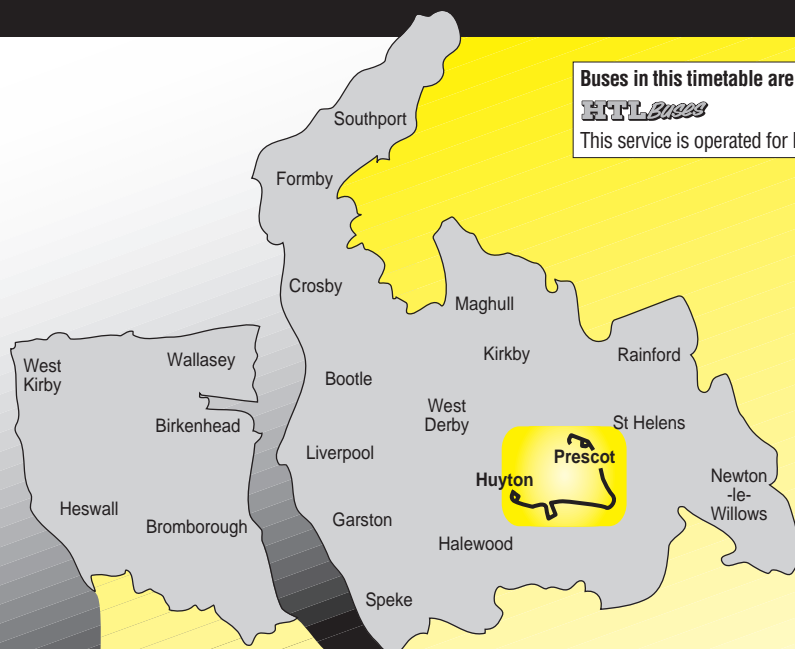

Huyton - Prescott circular

Buses in this timetable are run by:

HTL Buses

This service is operated for Merseytravel.

POP 260811

Changes from 09 October 2011

Monday to Saturday morning buses are now operated for Merseytravel by HTL Buses.
(The route and the times are unchanged.)

Travel
Information

traveline
public transport info

0871 200 22 33

Calls costs 10p per minute from
land lines, mobiles may vary

OPEN 0800 TILL 2000 7 DAYS A WEEK

www.merseytravel.gov.uk

Please recycle
this booklet
when you have
finished with it.