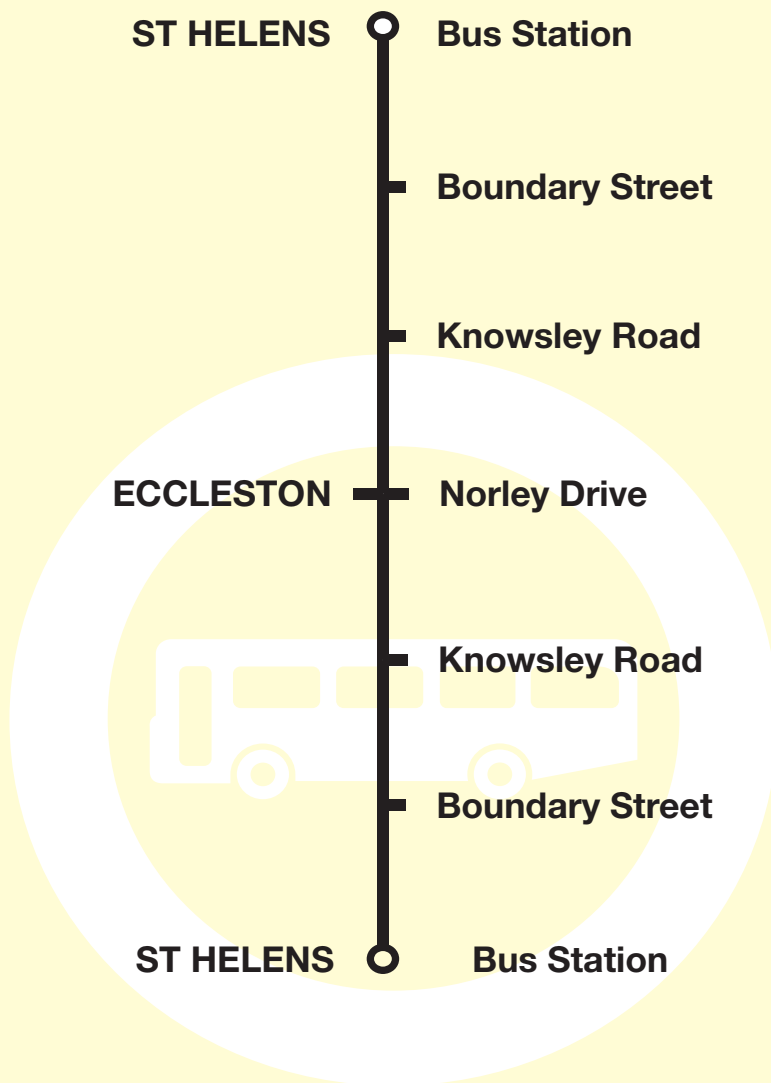

Valid from **23 April 2017**

Bus timetable

153

St Helens - Eccleston - St Helens

This service is provided by Merseytravel

153

St Helens - Eccleston (Norley Drive) - St Helens

Merseytravel
bus service

Code used on this page:

M - Merseytravel Bus Service operated by HTL Buses

Sundays - No Service

Route Descriptions

Route 153: from ST HELENS BUS STATION via Bickerstaffe Street, Victoria Square, Cotham Street, Baldwin Street, Duke Street, Boundary Road, Knowsley Road, Millfields, Saleswood Avenue, Trapwood Close, Norley Drive, Pinfold Drive, The Avenue, Millfields, Knowsley Road, Boundary Road, Duke Street, Baldwin Street, Cotham Street, Victoria Square, Bickerstaffe Street to ST HELENS BUS STATION.

What's changed?

An additional journey at 0835 is introduced to replace a withdrawn Route 714 journey.

Any comments about this service?

We'd like to know what you think of the service, or if you have left something in a bus station, please contact us at Merseytravel: